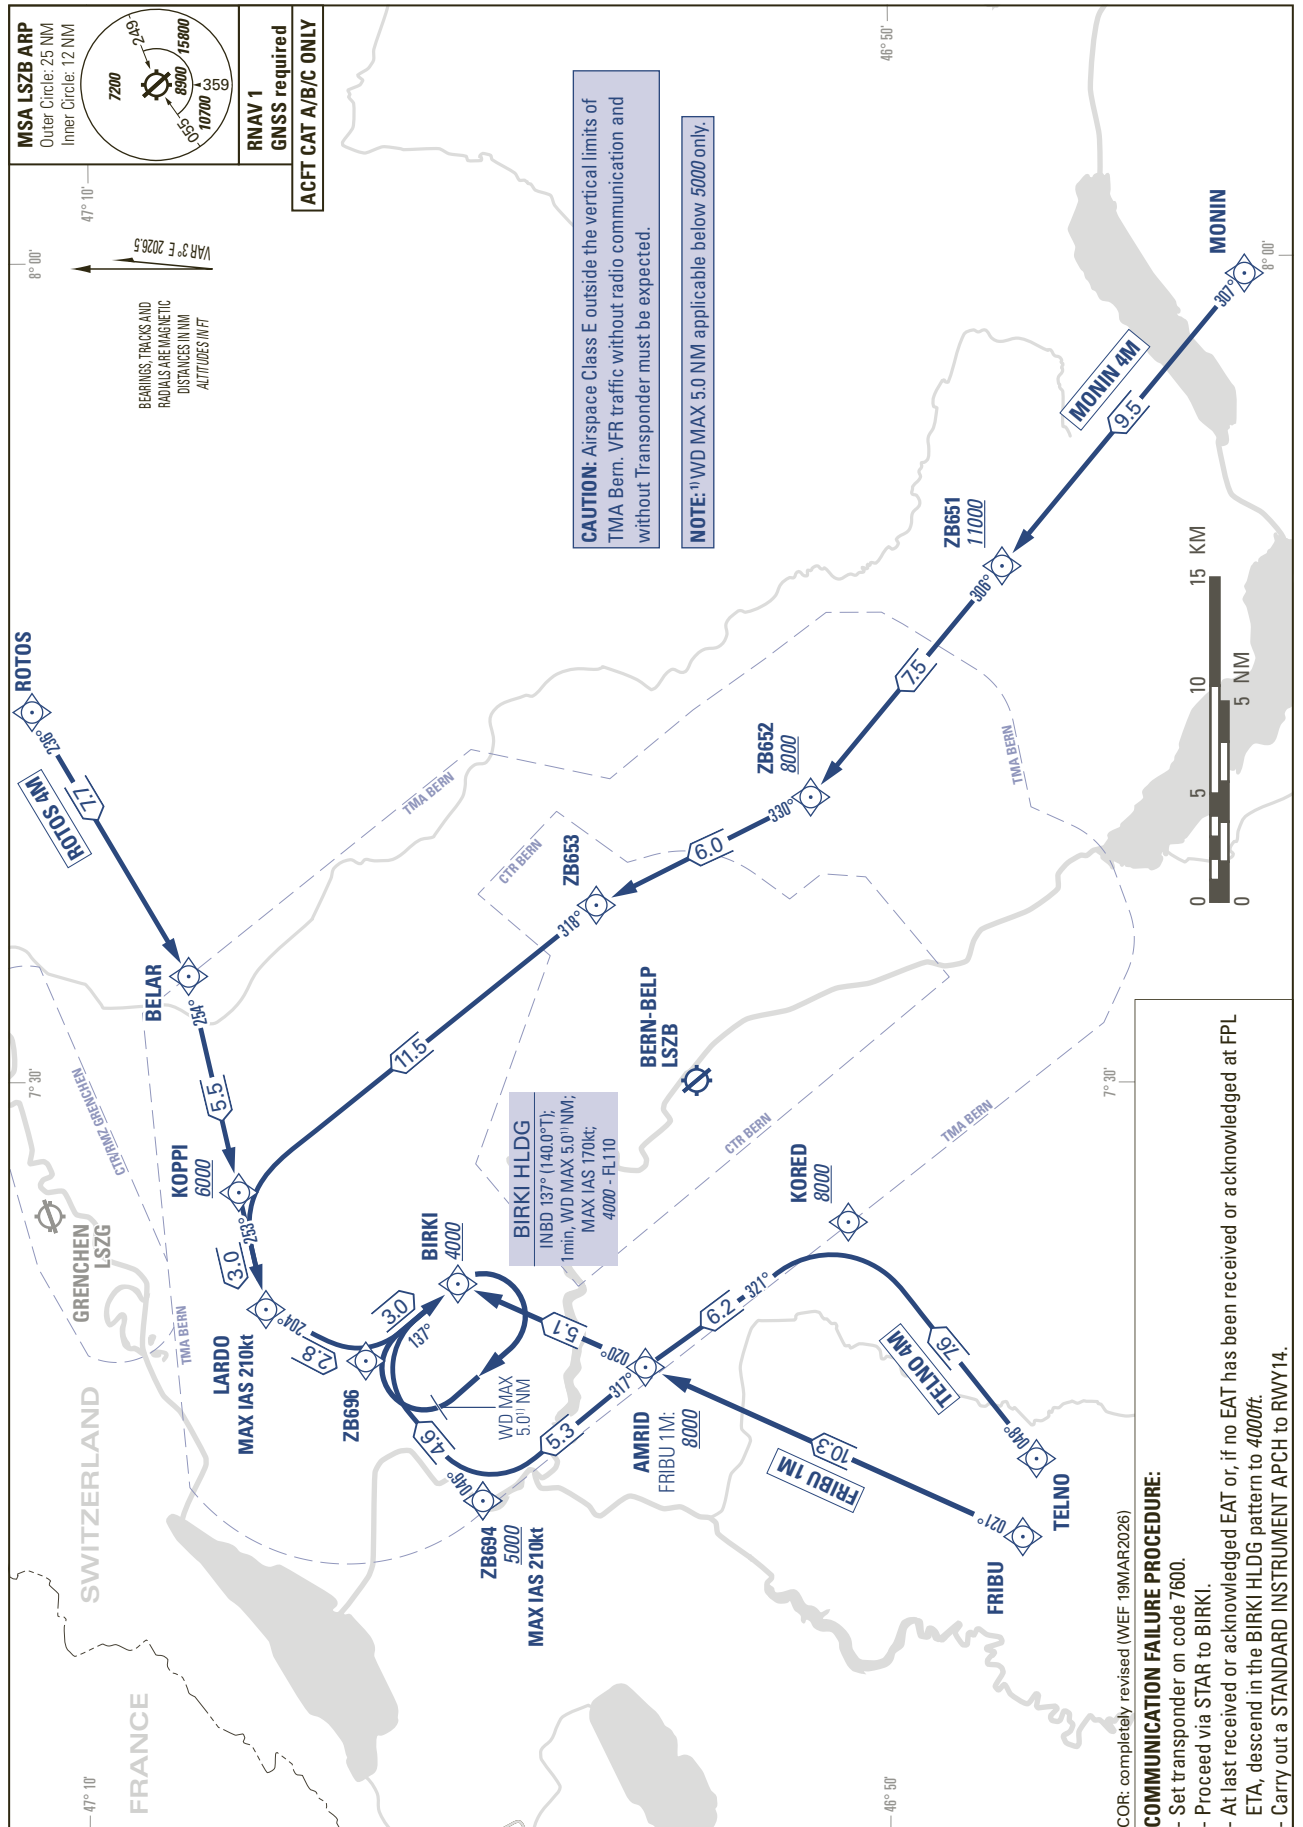

STANDARD ARRIVAL CHART -  
INSTRUMENT (STAR) - ICAO

TRANSITION LEVEL by ATC  
TRANSITION ALTITUDE 6000

BERN-BELP (LSZB)  
RNAV BIRKI

FRIBU 1M MONIN 4M ROTOS 4M TELNO 4M

THIS PAGE INTENTIONALLY LEFT BLANK