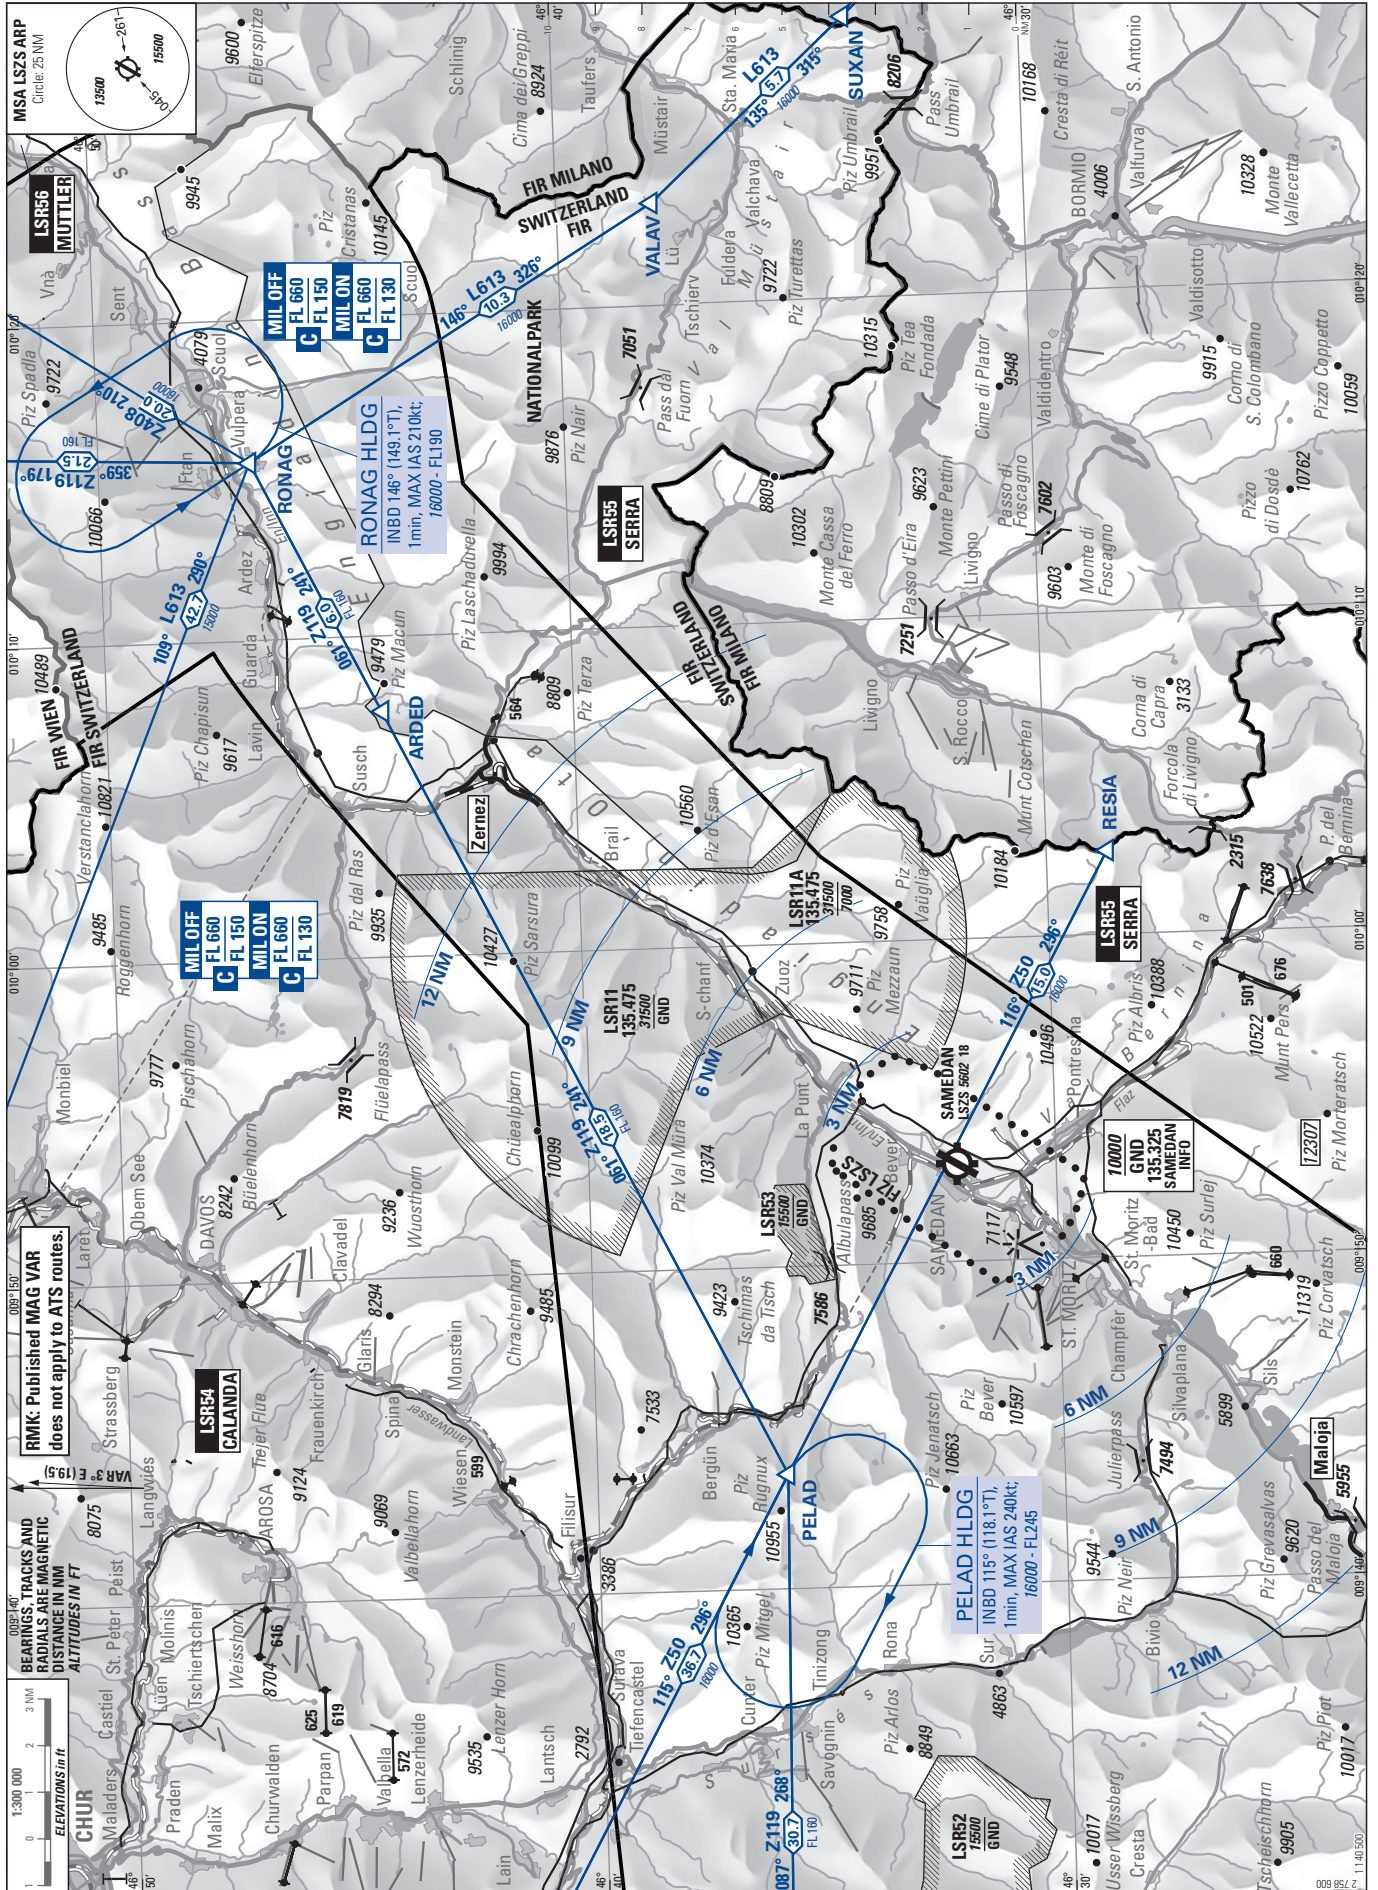

VFR Area Chart for Y and Z ATC FPL

**MOUNTAINOUS AREA**  
ELEV 5602 ft (1708 m)

ATIS	136.600 HO
AFIS	135.325 HO
DELIVERY	121.880 HX

SAMEDAN (LSZS)

COR: OBST (WEF 19FEB2026)

©swisstopo

THIS PAGE INTENTIONALLY LEFT BLANK