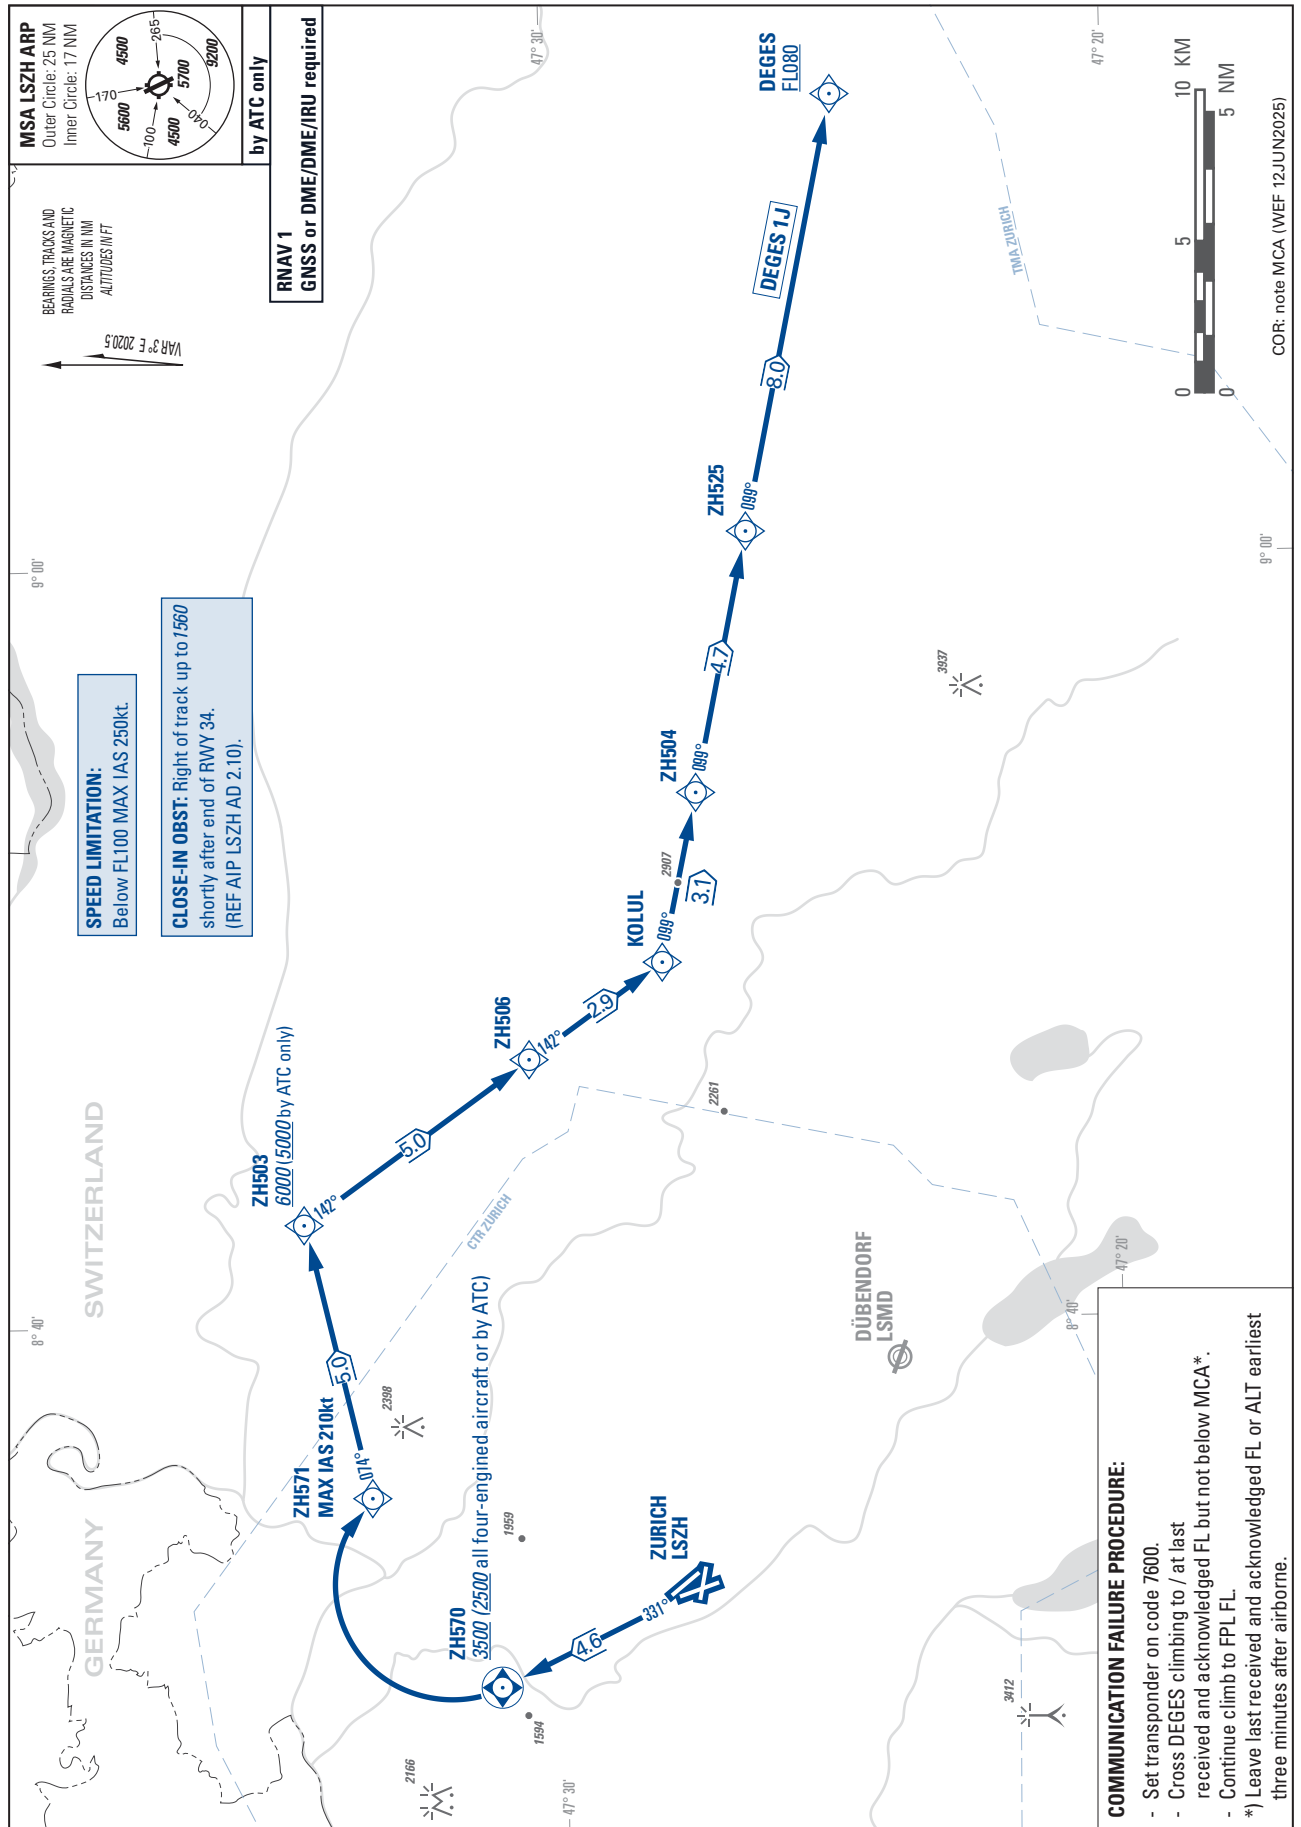

STANDARD DEPARTURE CHART -
INSTRUMENT (SID) - ICAO

TRANSITION LEVEL by ATC
TRANSITION ALTITUDE 7000

ZURICH (LSZH)
RNAV RWY 34

DEGES 1J

THIS PAGE INTENTIONALLY LEFT BLANK