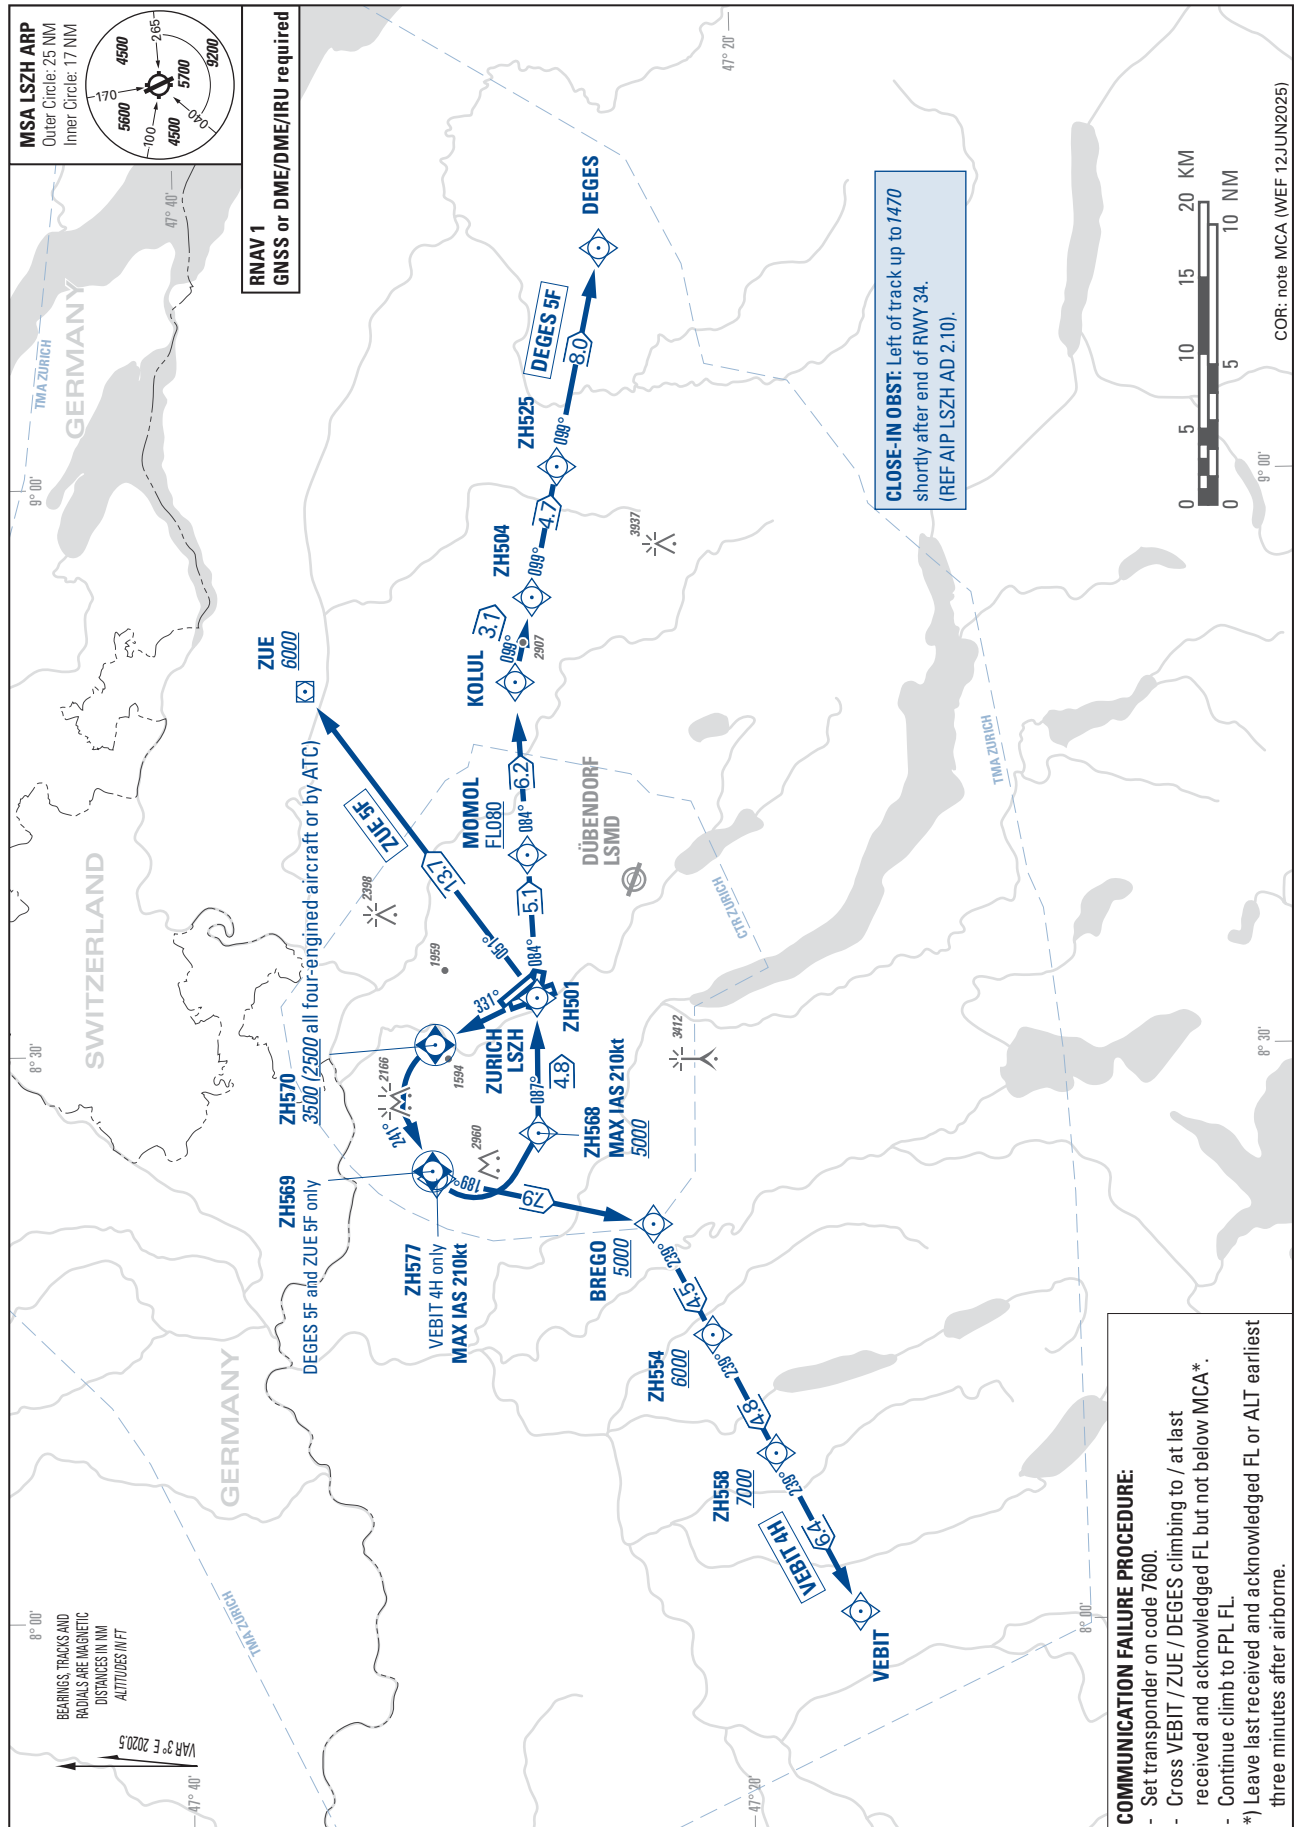

STANDARD DEPARTURE CHART -
INSTRUMENT (SID) - ICAO

TRANSITION LEVEL by ATC
TRANSITION ALTITUDE 7000

ZURICH (LSZH)
RNAV RWY 34

DEGES 5F VEBIT 4H ZUE 5F

THIS PAGE INTENTIONALLY LEFT BLANK