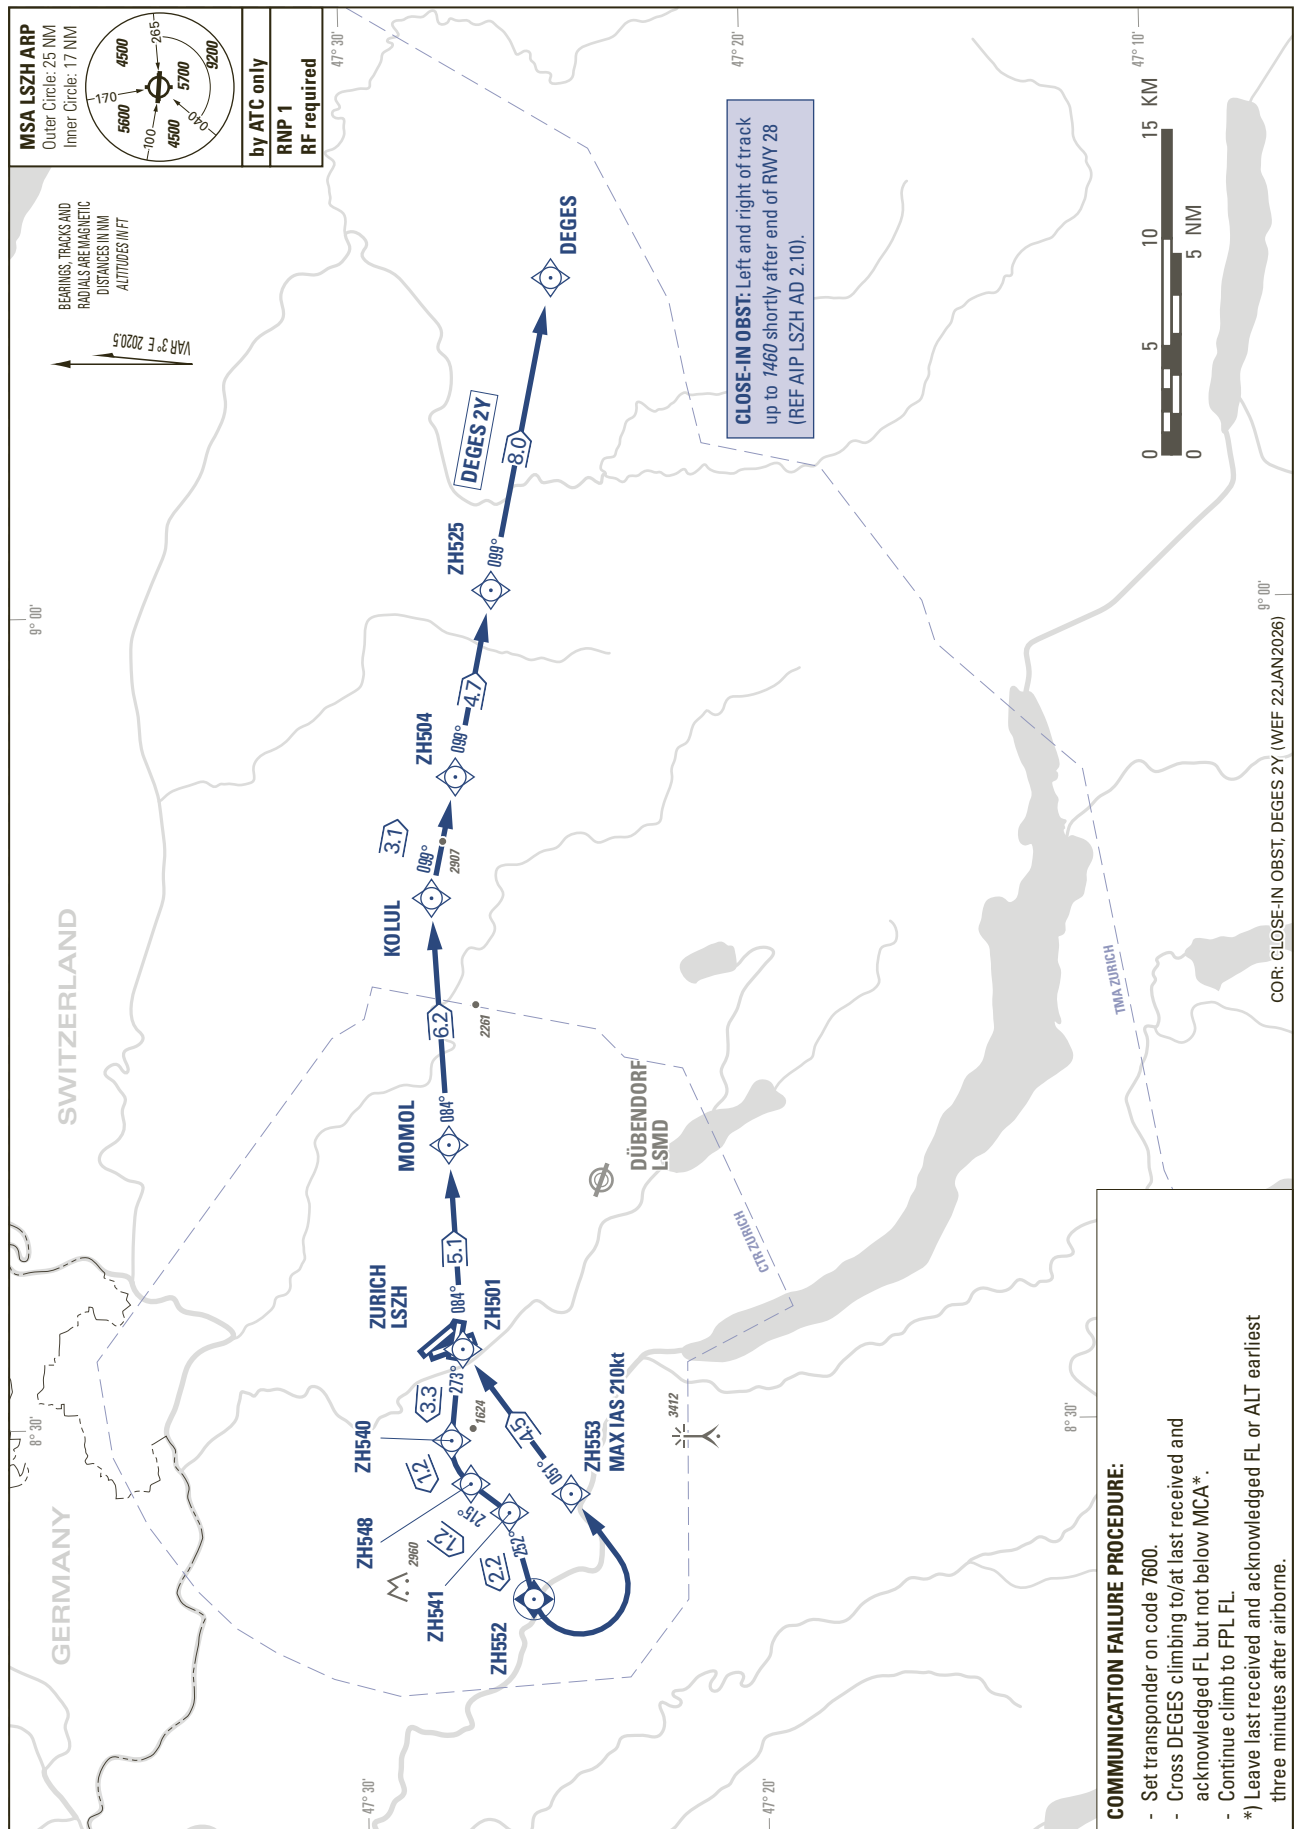

STANDARD DEPARTURE CHART -
INSTRUMENT (SID) - ICAO

TRANSITION LEVEL by ATC
TRANSITION ALTITUDE 7000

ZURICH (LSZH)
RNP RWY 28

DEGES 2Y

THIS PAGE INTENTIONALLY LEFT BLANK