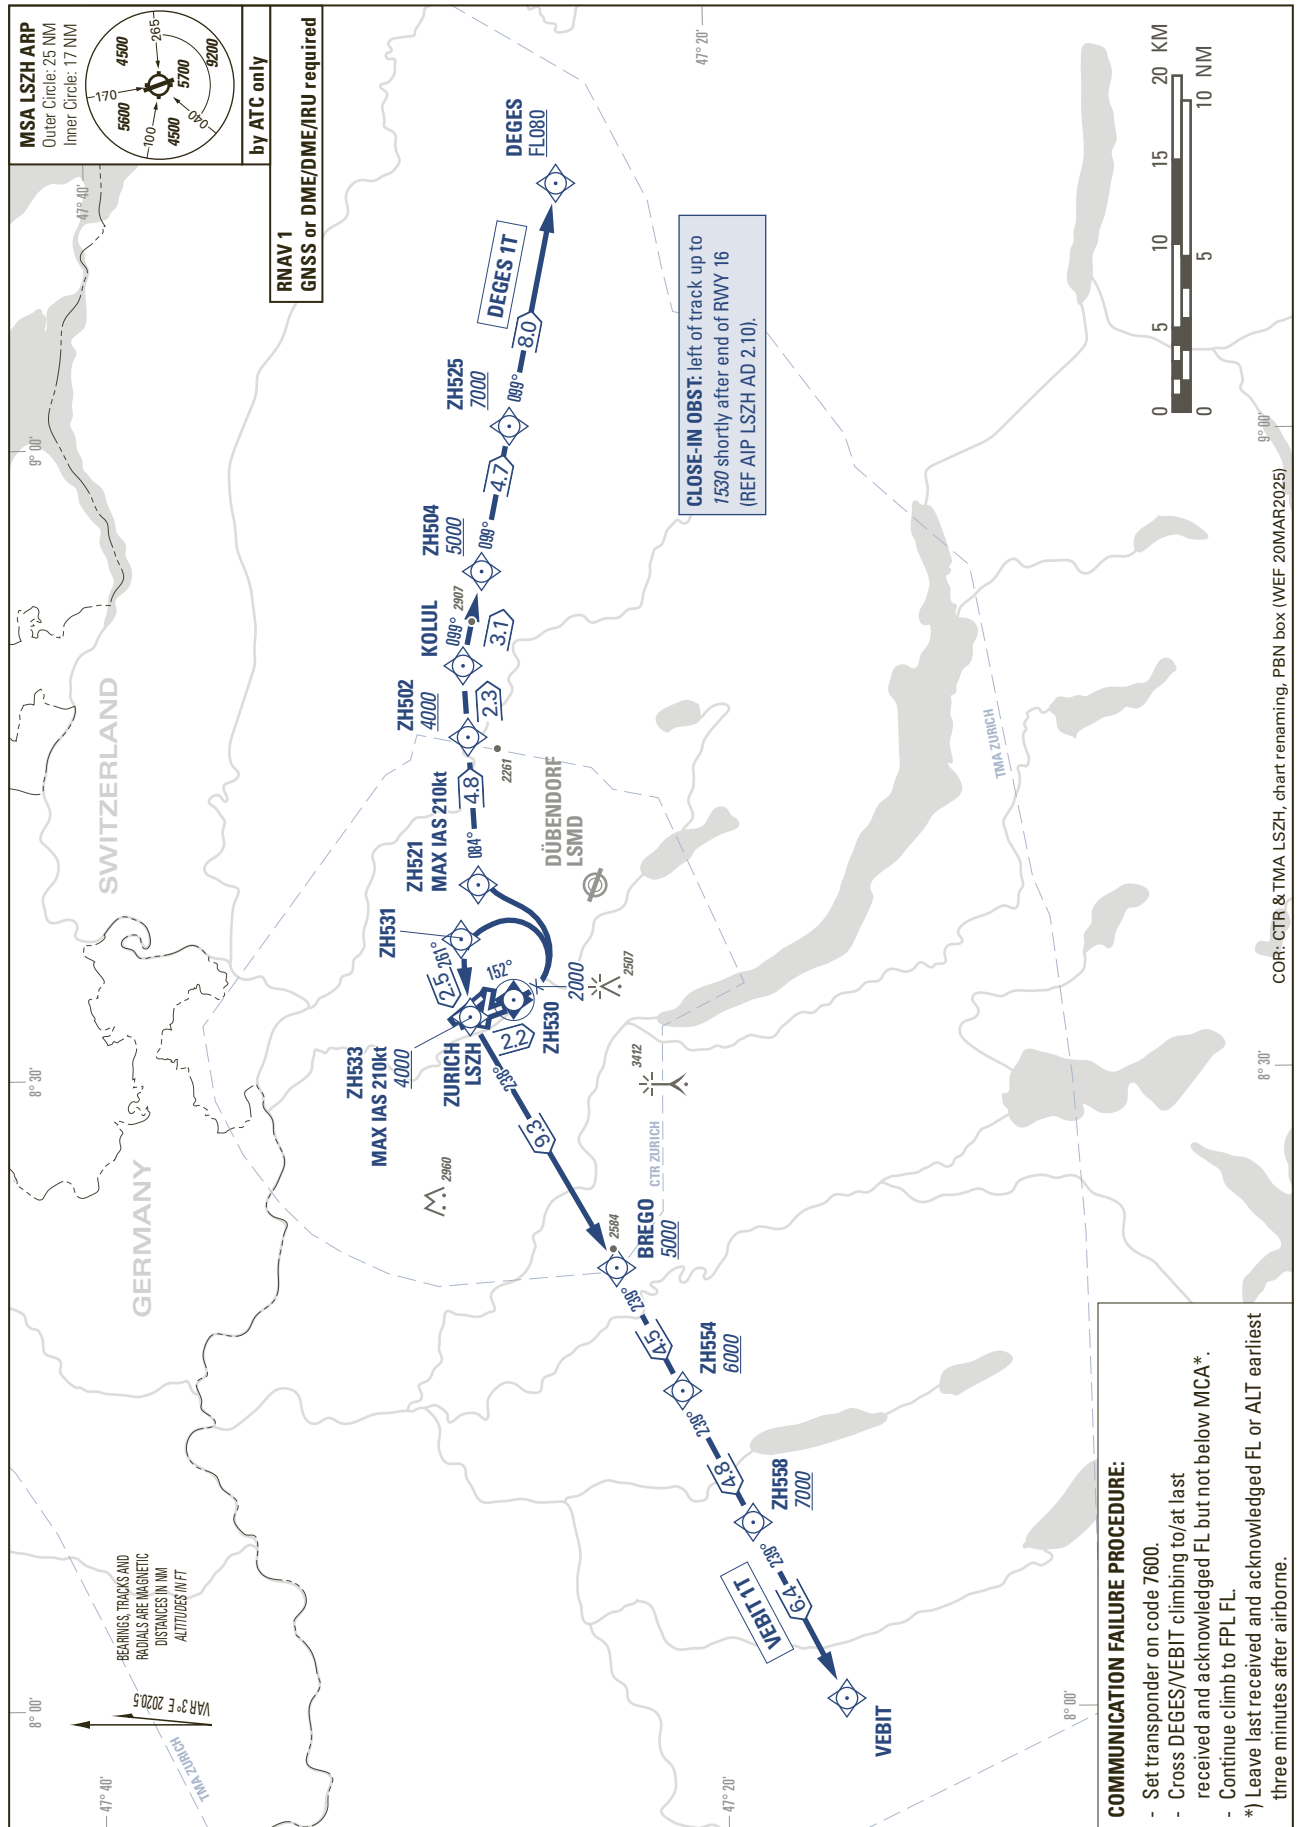

STANDARD DEPARTURE CHART -
INSTRUMENT (SID) - ICAO

TRANSITION LEVEL by ATC
TRANSITION ALTITUDE 7000

ZURICH (LSZH)
RNAV RWY 16

DEGES 1T VEBIT 1T

THIS PAGE INTENTIONALLY LEFT BLANK