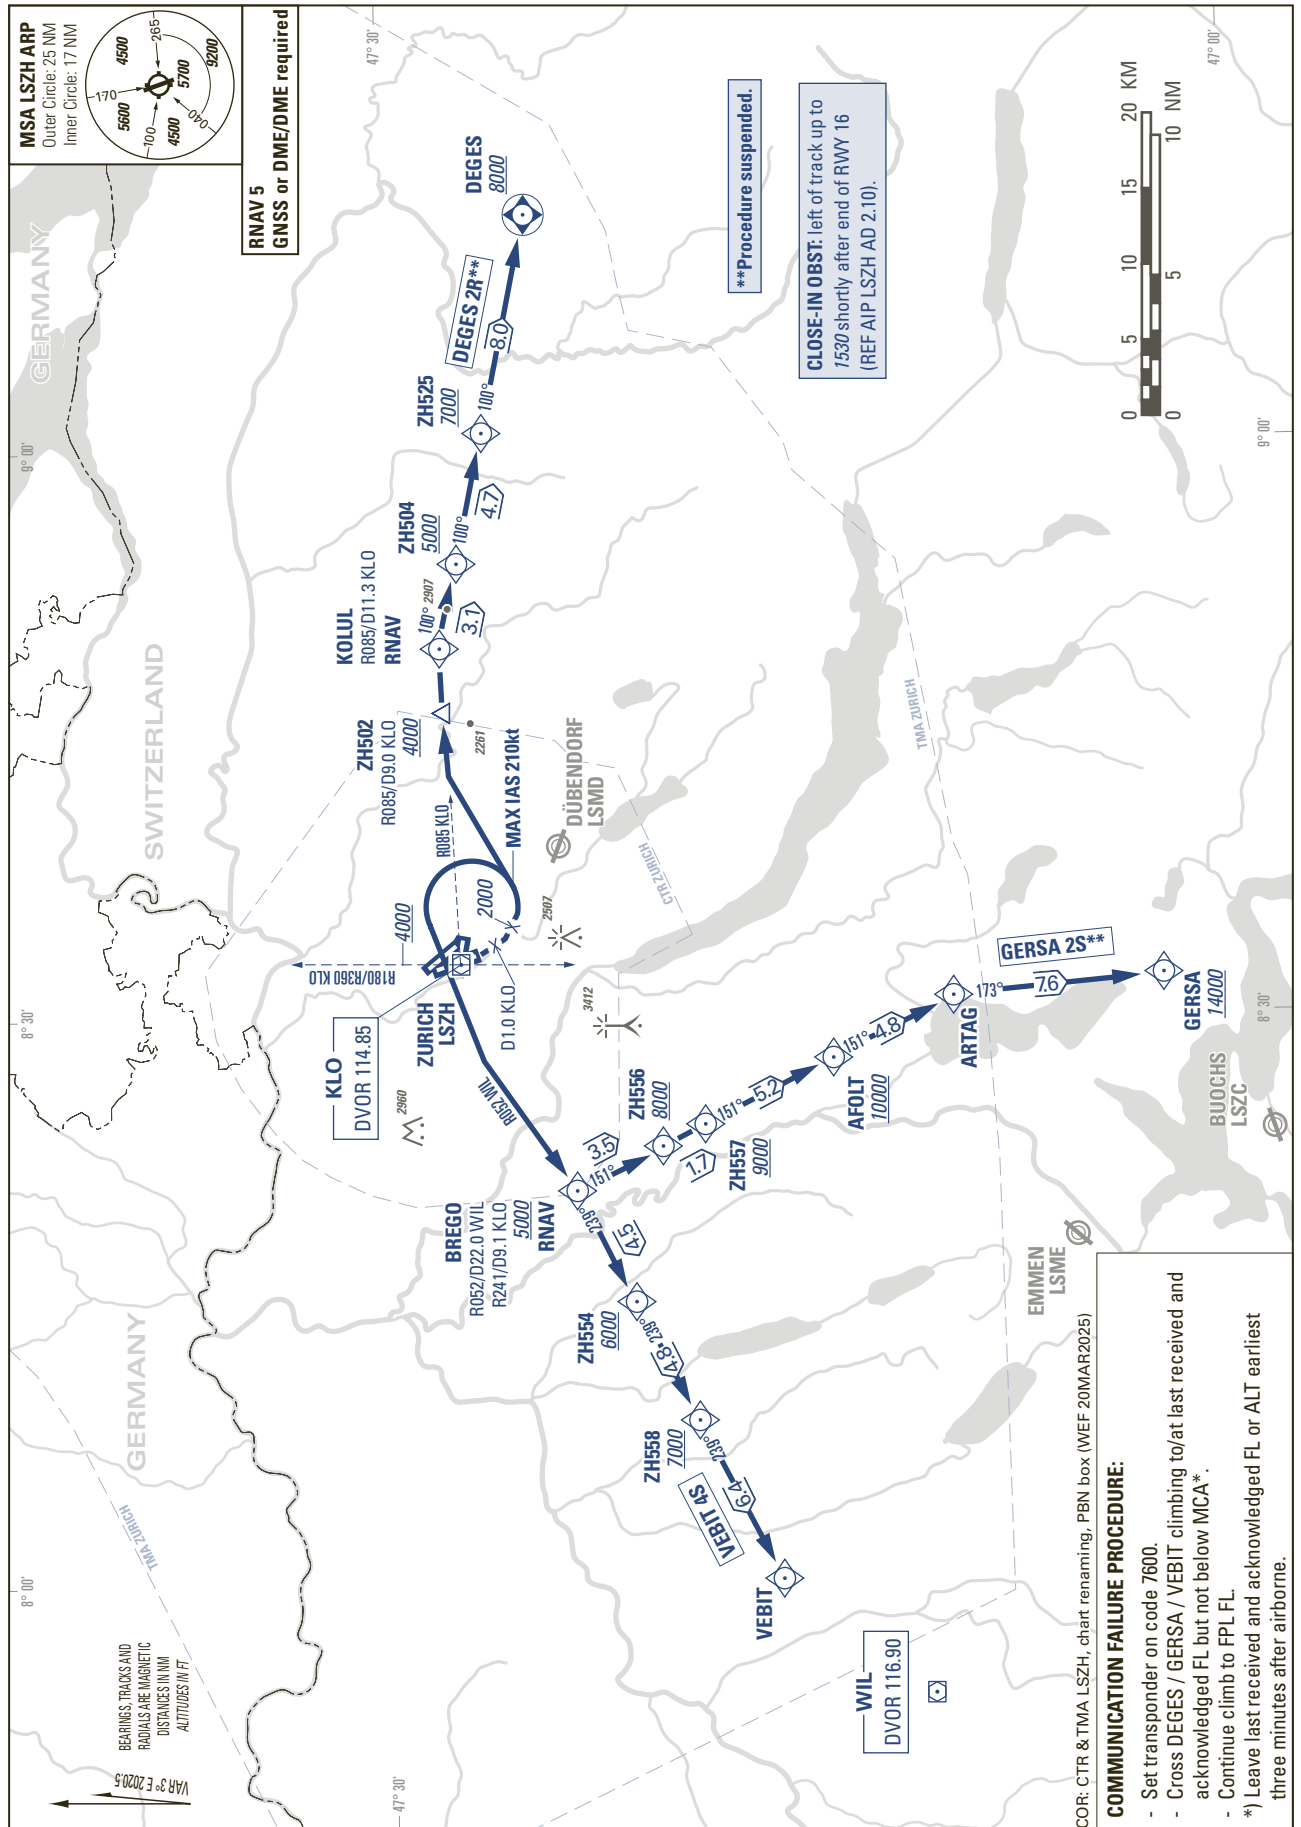

STANDARD DEPARTURE CHART -
INSTRUMENT (SID) - ICAO

TRANSITION LEVEL by ATC
TRANSITION ALTITUDE 7000

ZURICH (LSZH)
RNAV RWY 16

DEGES 2R GERSA 2S VEBIT 4S

THIS PAGE INTENTIONALLY LEFT BLANK