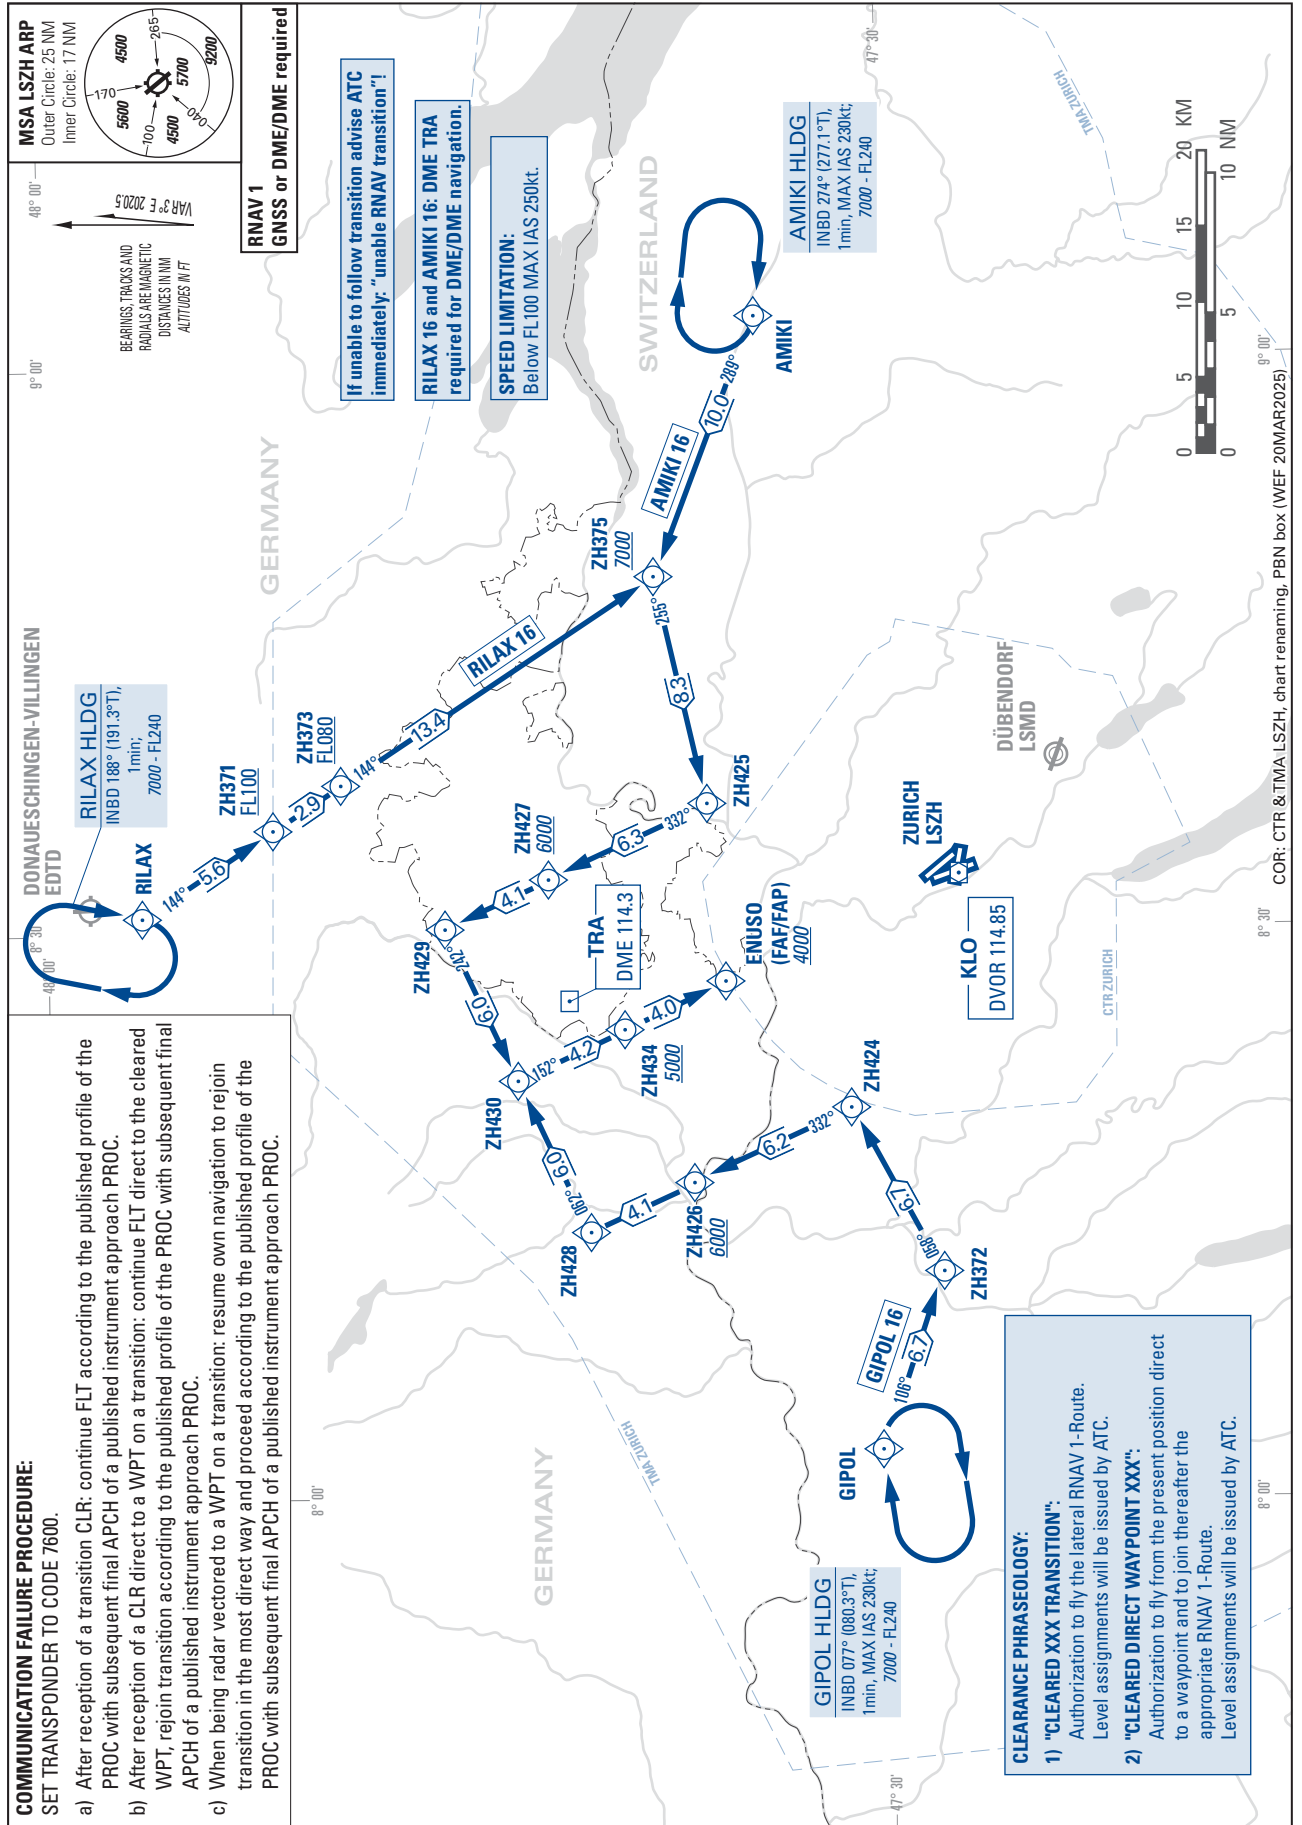

STANDARD ARRIVAL CHART -
INSTRUMENT (STAR) - ICAO

TRANSITION TO FINAL APPROACH

ZURICH (LSZH)
RNAV RWY 16

AMIKI 16 GIPOL 16 RILAX 16

THIS PAGE INTENTIONALLY LEFT BLANK