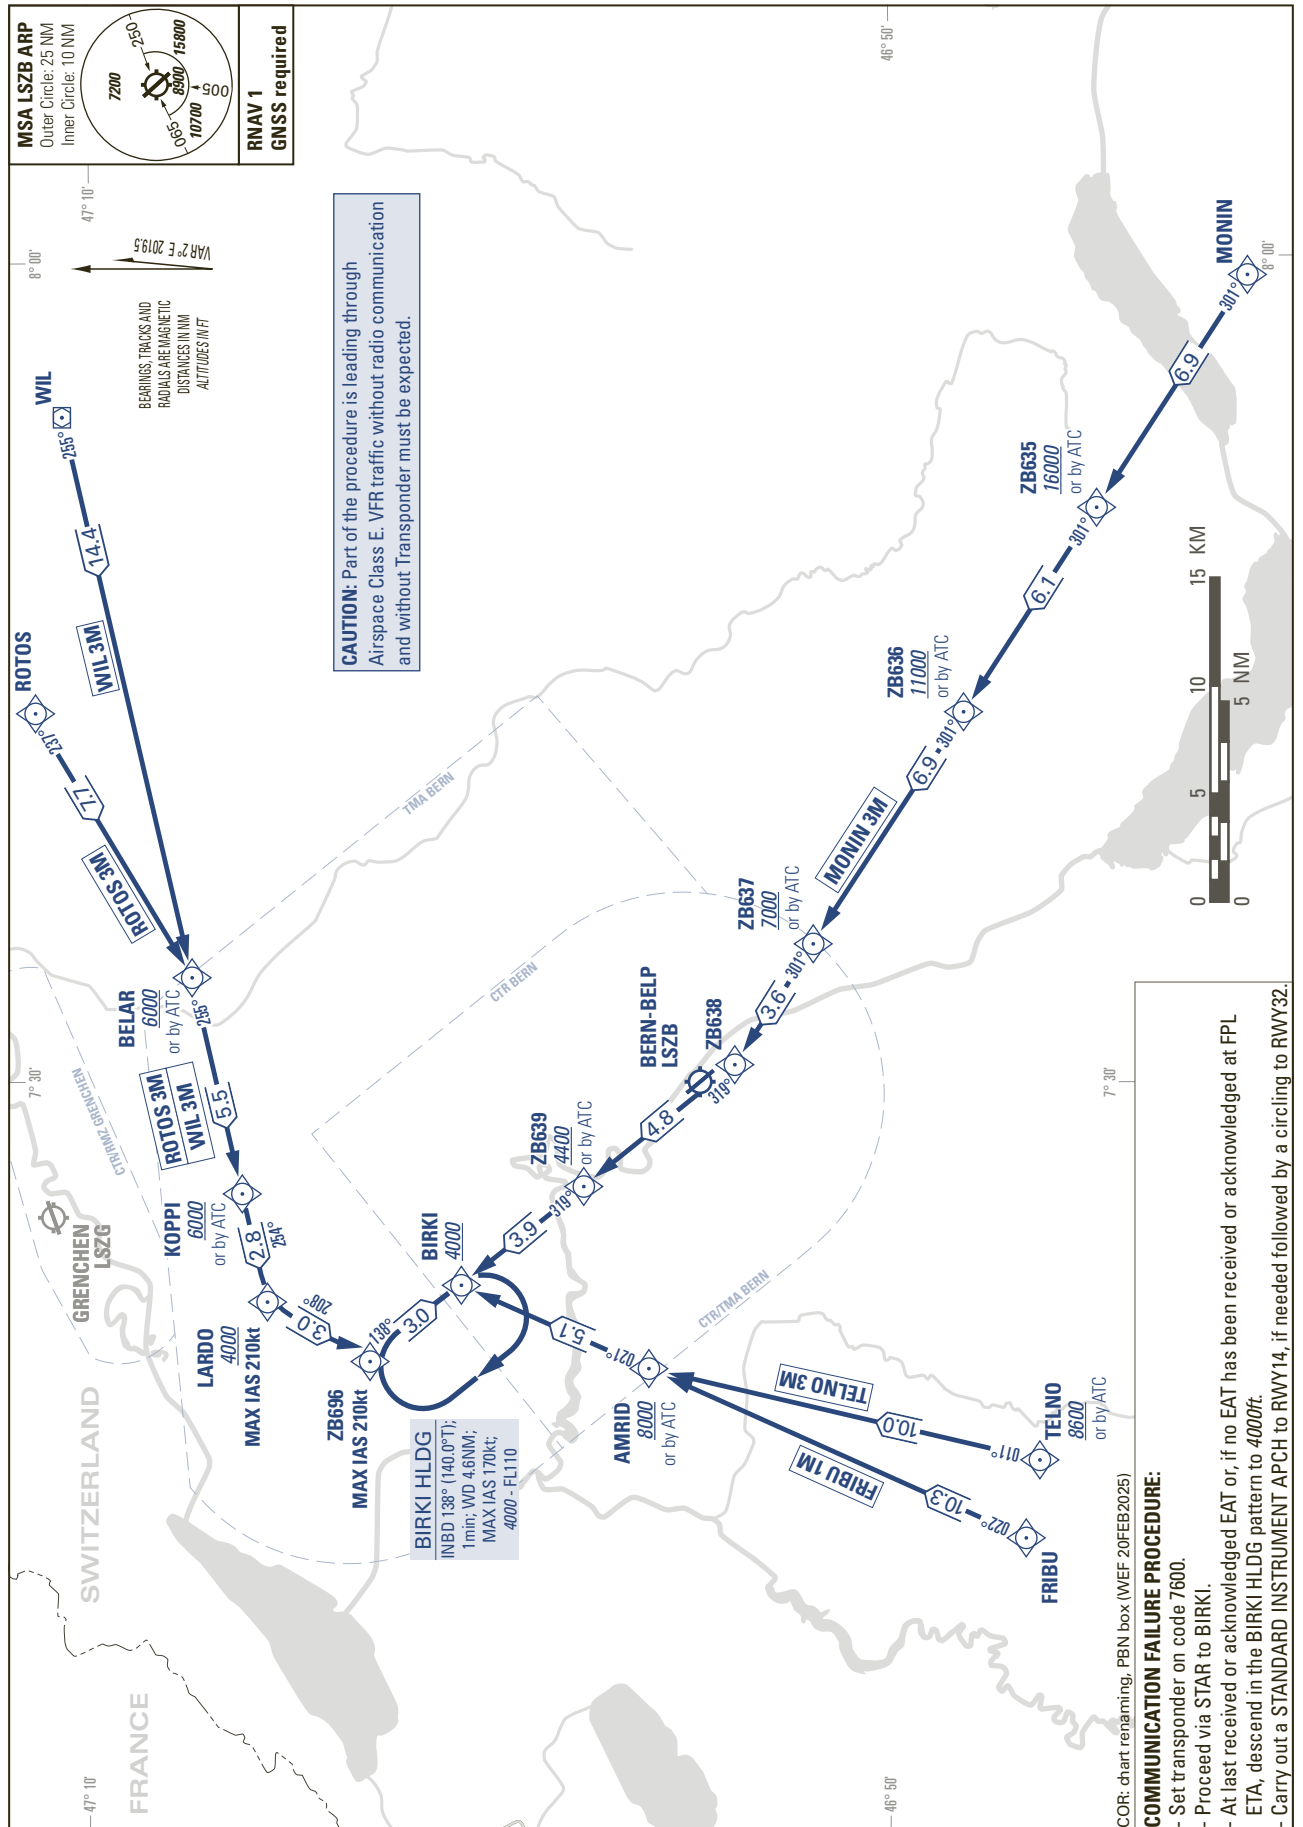

STANDARD ARRIVAL CHART -
INSTRUMENT (STAR) - ICAO

TRANSITION LEVEL by ATC
TRANSITION ALTITUDE 6000

BERN-BELP (LSZB)
RNAV BIRKI

FRIBU 1M MONIN 3M ROTOS 3M TELNO 3M WIL 3M

THIS PAGE INTENTIONALLY LEFT BLANK