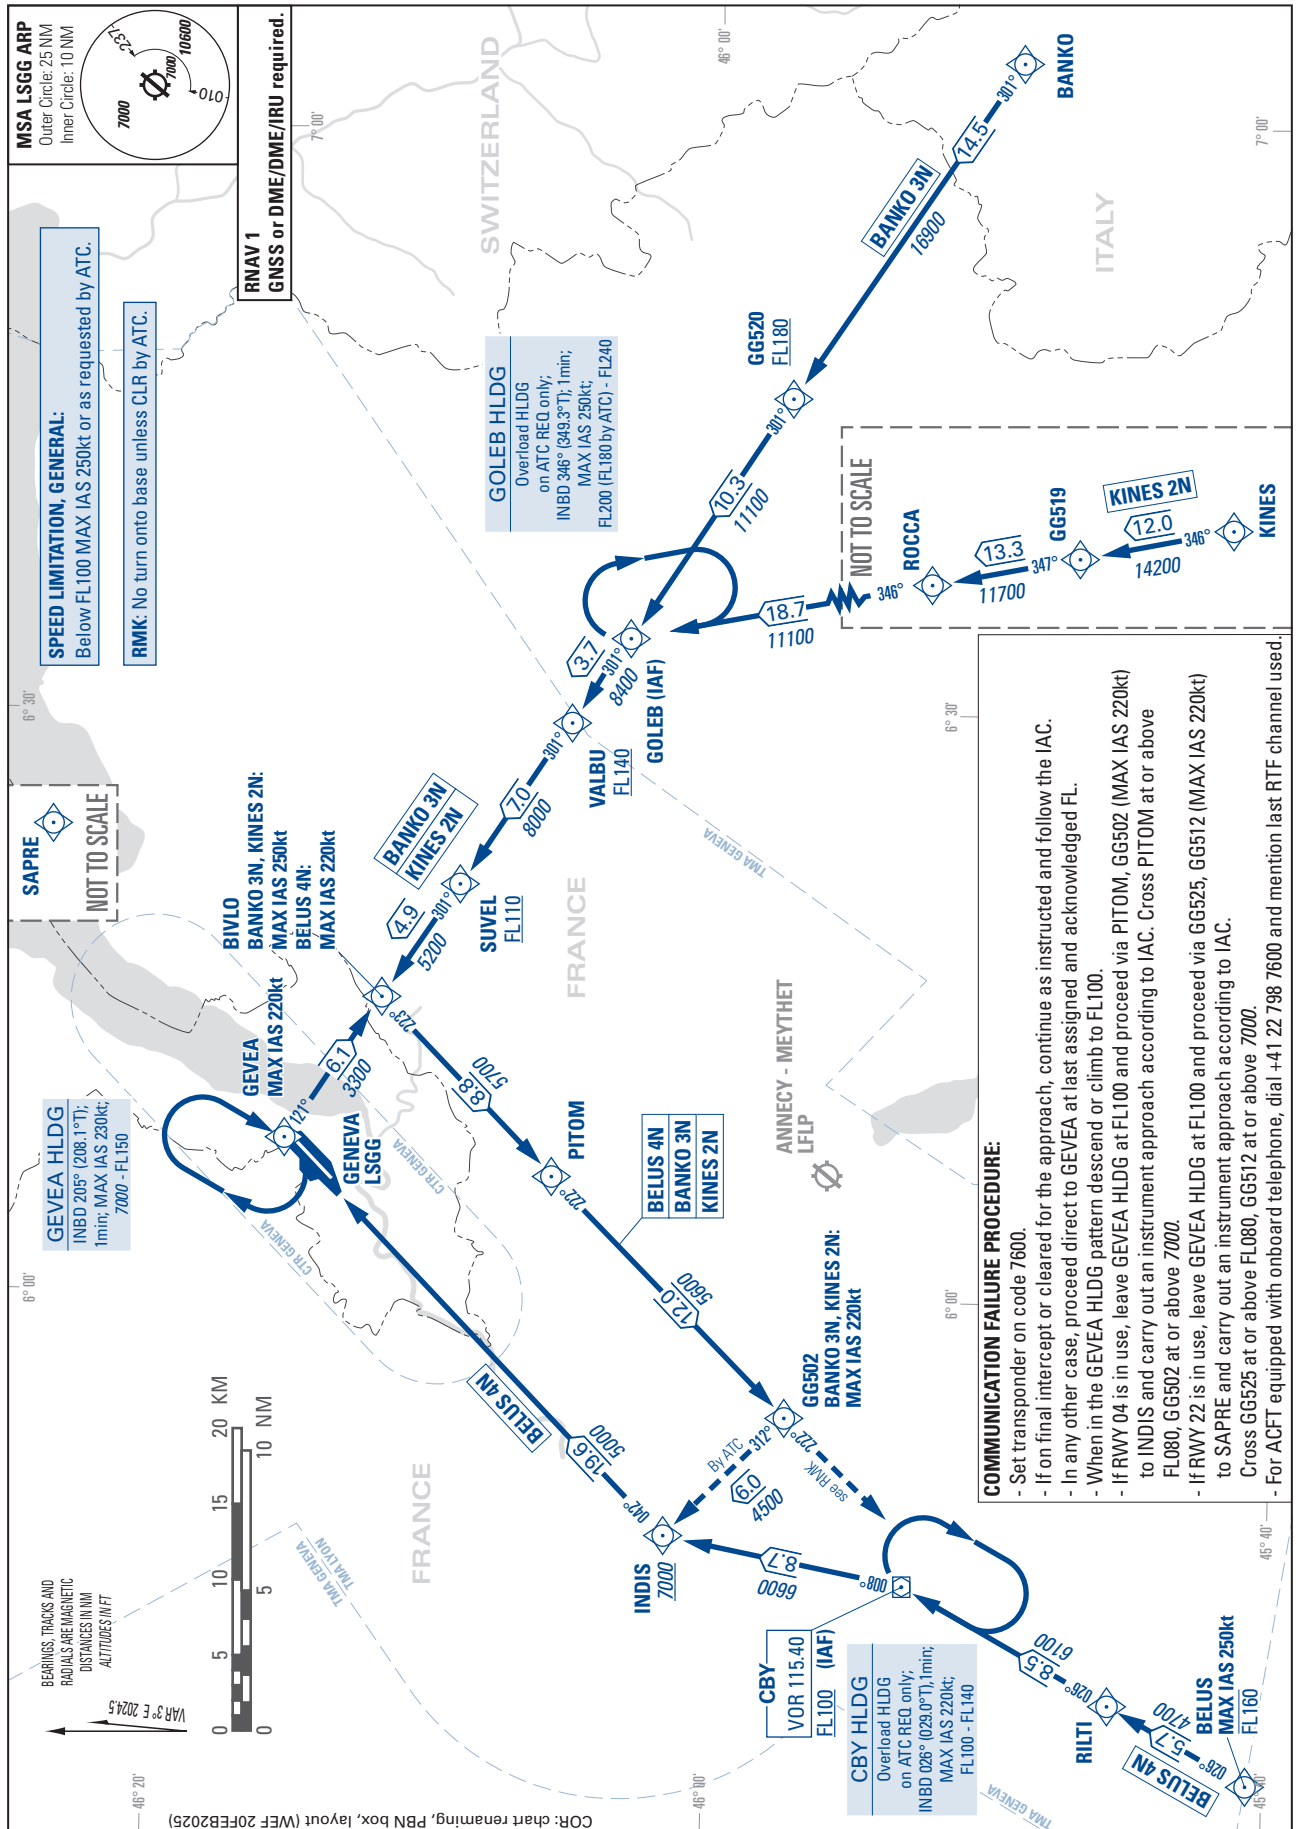

STANDARD ARRIVAL CHART -
INSTRUMENT (STAR) - ICAO

TRANSITION LEVEL by ATC
TRANSITION ALTITUDE 7000

GENEVA (LSGG)
RNAV RWY 04

BANKO 3N BELUS 4N KINES 2N

THIS PAGE INTENTIONALLY LEFT BLANK