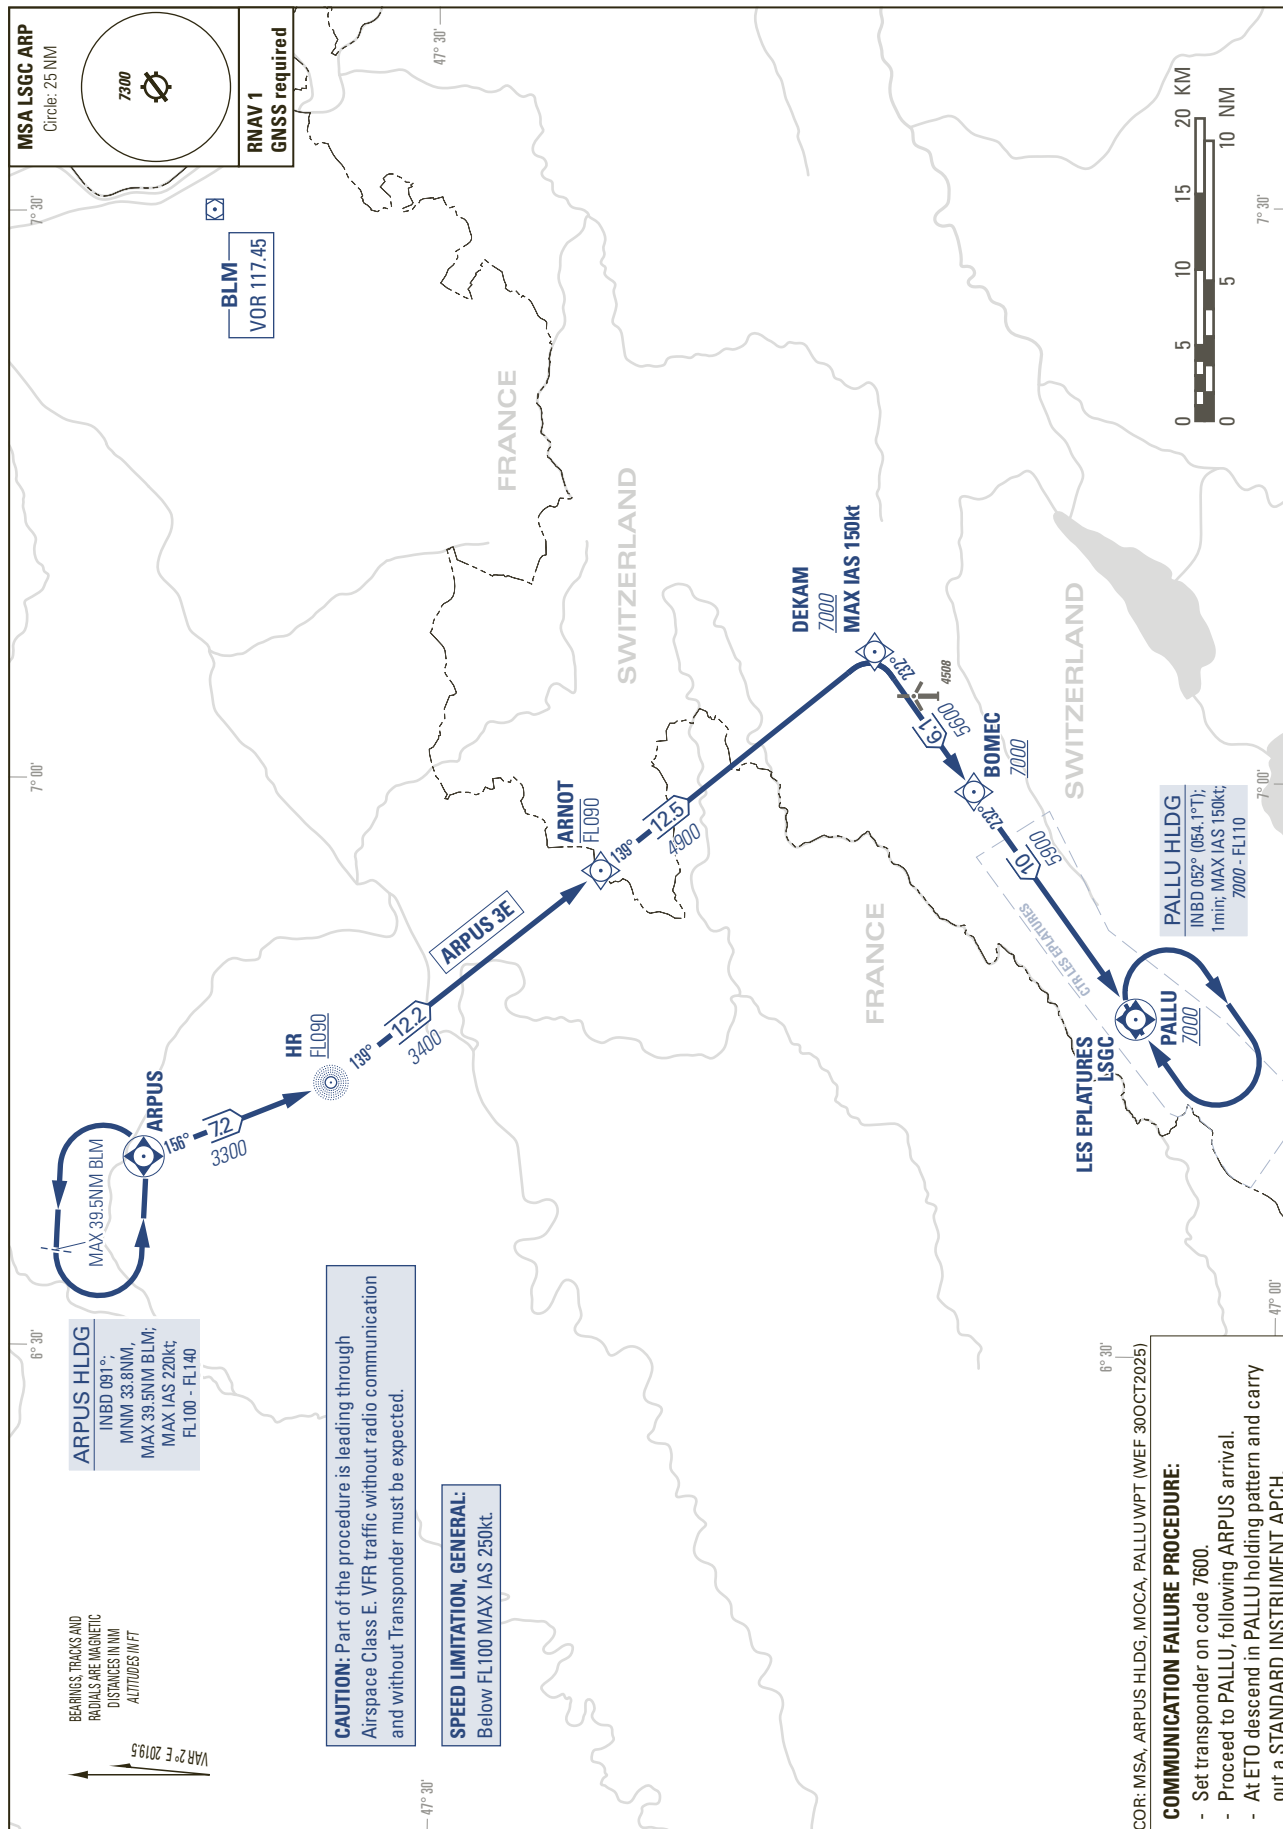

STANDARD ARRIVAL CHART -  
INSTRUMENT (STAR) - ICAO

TRANSITION LEVEL by ATC  
TRANSITION ALTITUDE 7000

LES EPLATURES (LSGC)  
RNAV ARPUS to PALLU

ARPUS 3E

THIS PAGE INTENTIONALLY LEFT BLANK