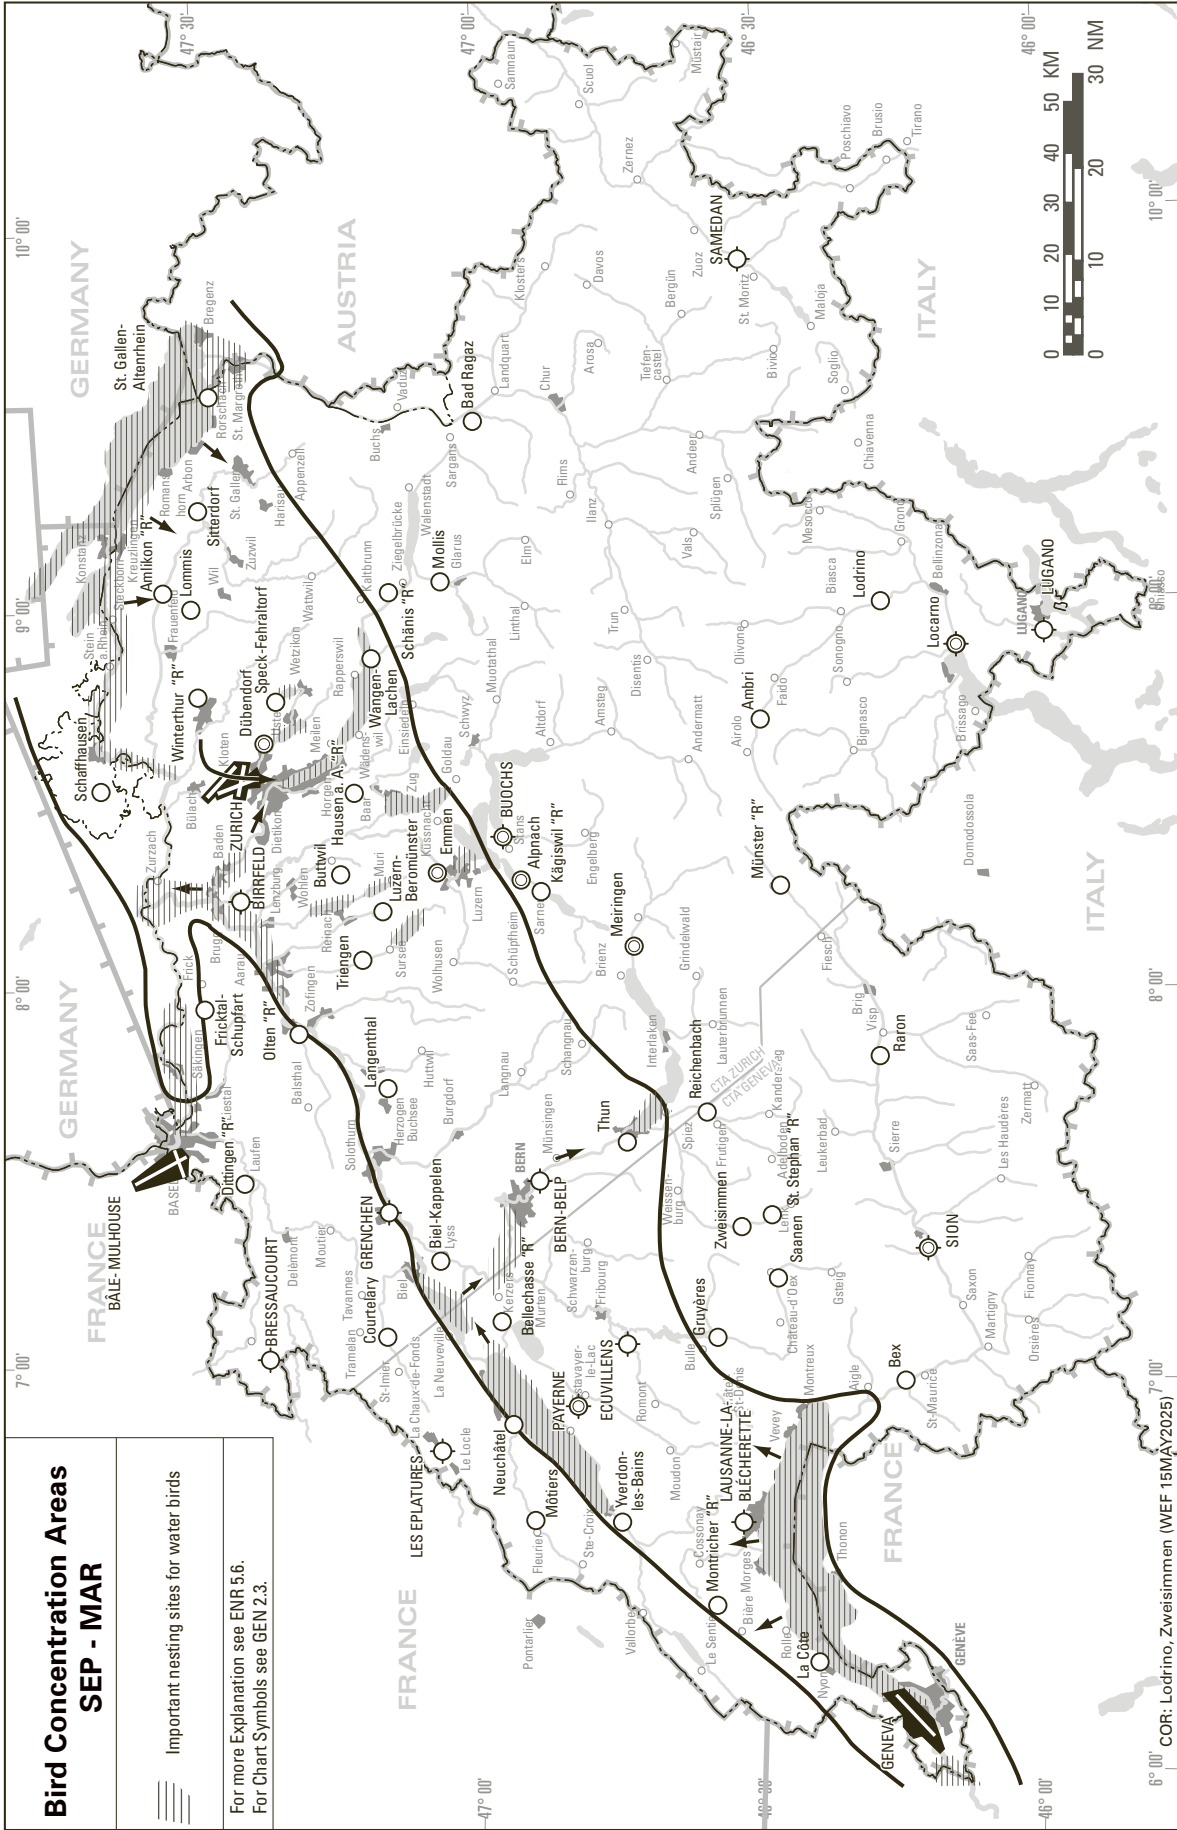

# Bird Concentration Areas SEP - MAR

Important nesting sites for water birds

For more Explanation see ENR 5.6.  
For Chart Symbols see GEN 2.3.

skyguide, CH-8602 Wangen bei Dübendorf

6° 00' COR: Lodrino, Zweisimmen (WEF 15MAY2025)