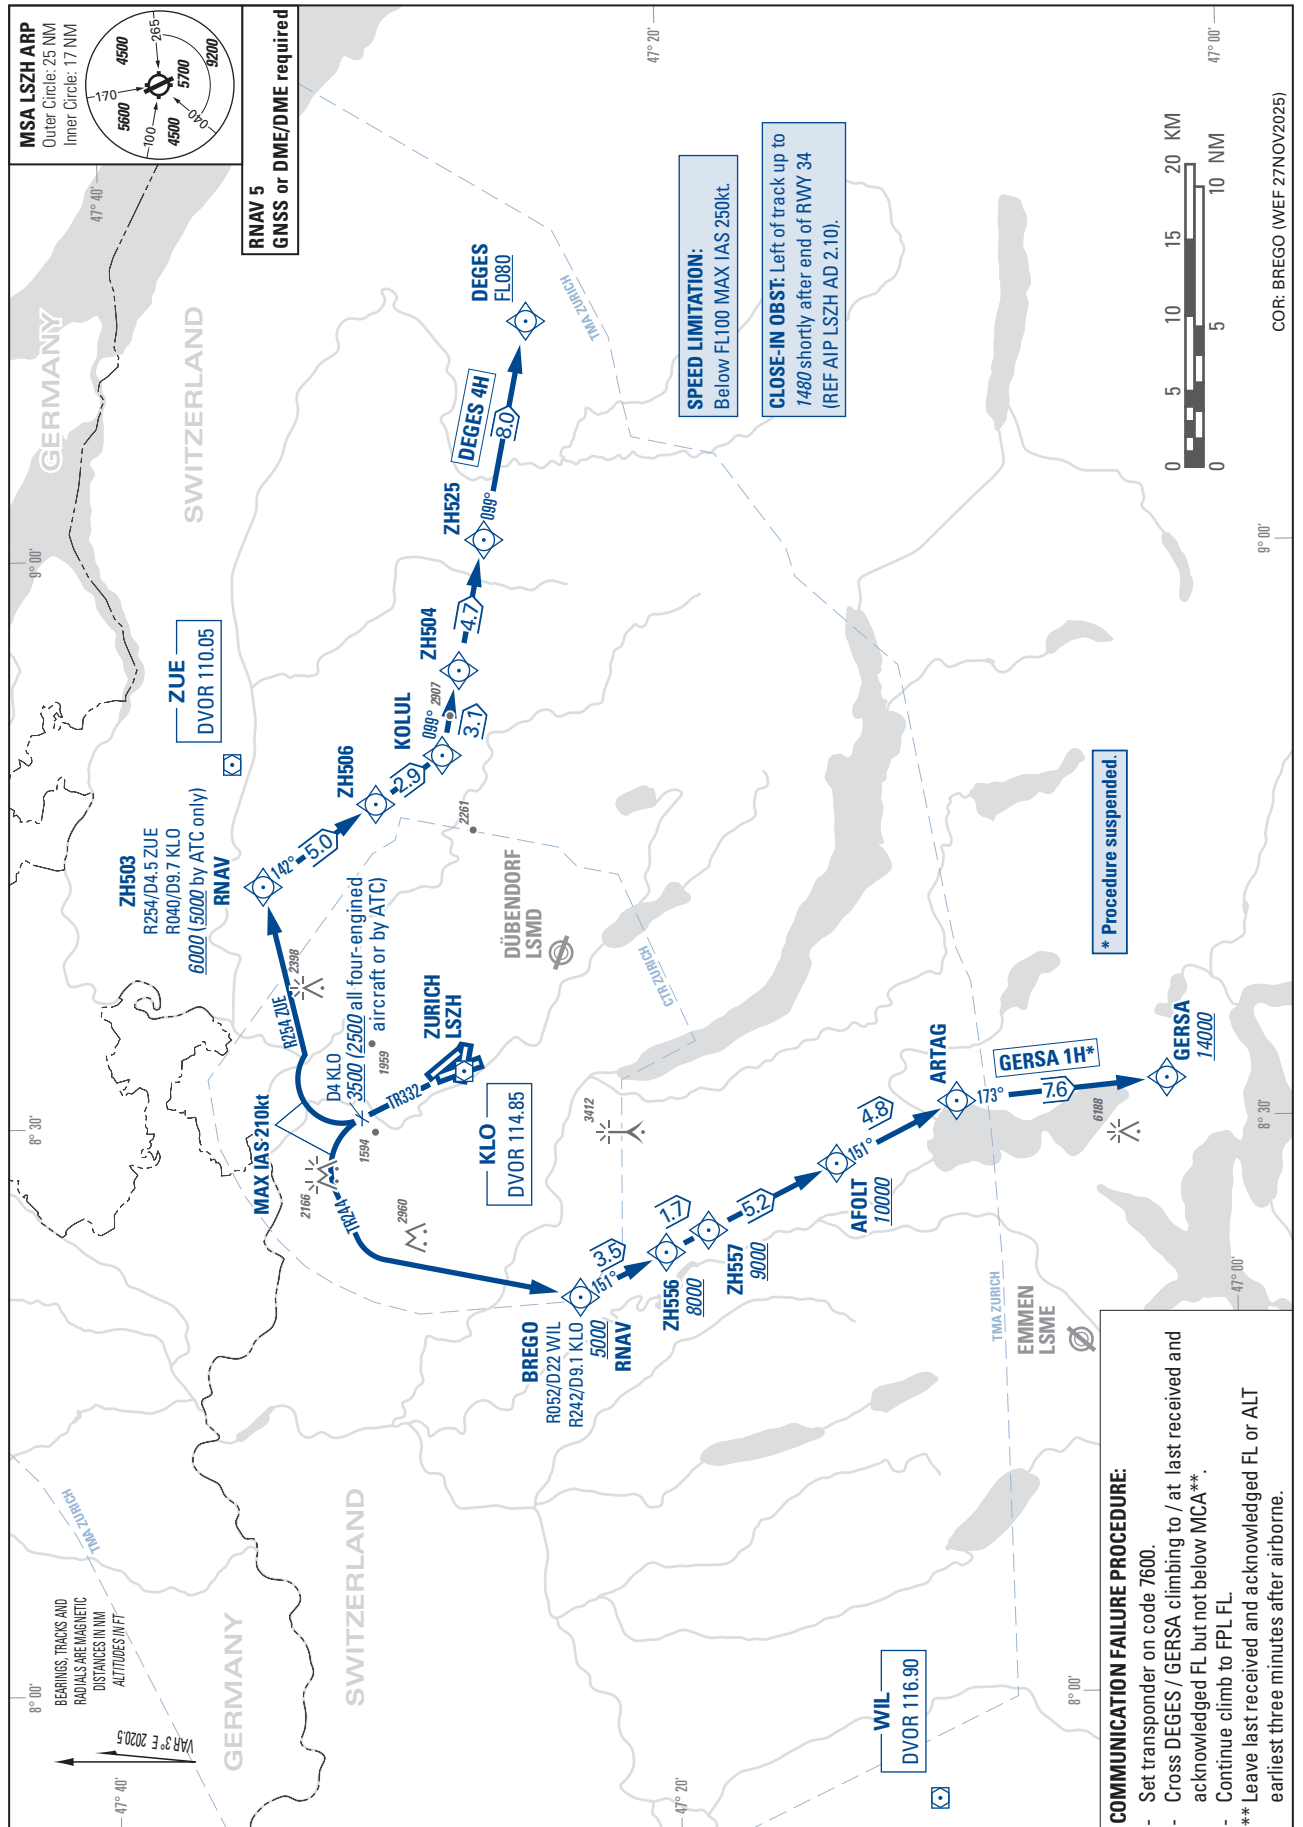

STANDARD DEPARTURE CHART -
INSTRUMENT (SID) - ICAO

TRANSITION LEVEL by ATC
TRANSITION ALTITUDE 7000

ZURICH (LSZH)
RNAV RWY 34

DEGES 4H GERSA 1H

THIS PAGE INTENTIONALLY LEFT BLANK