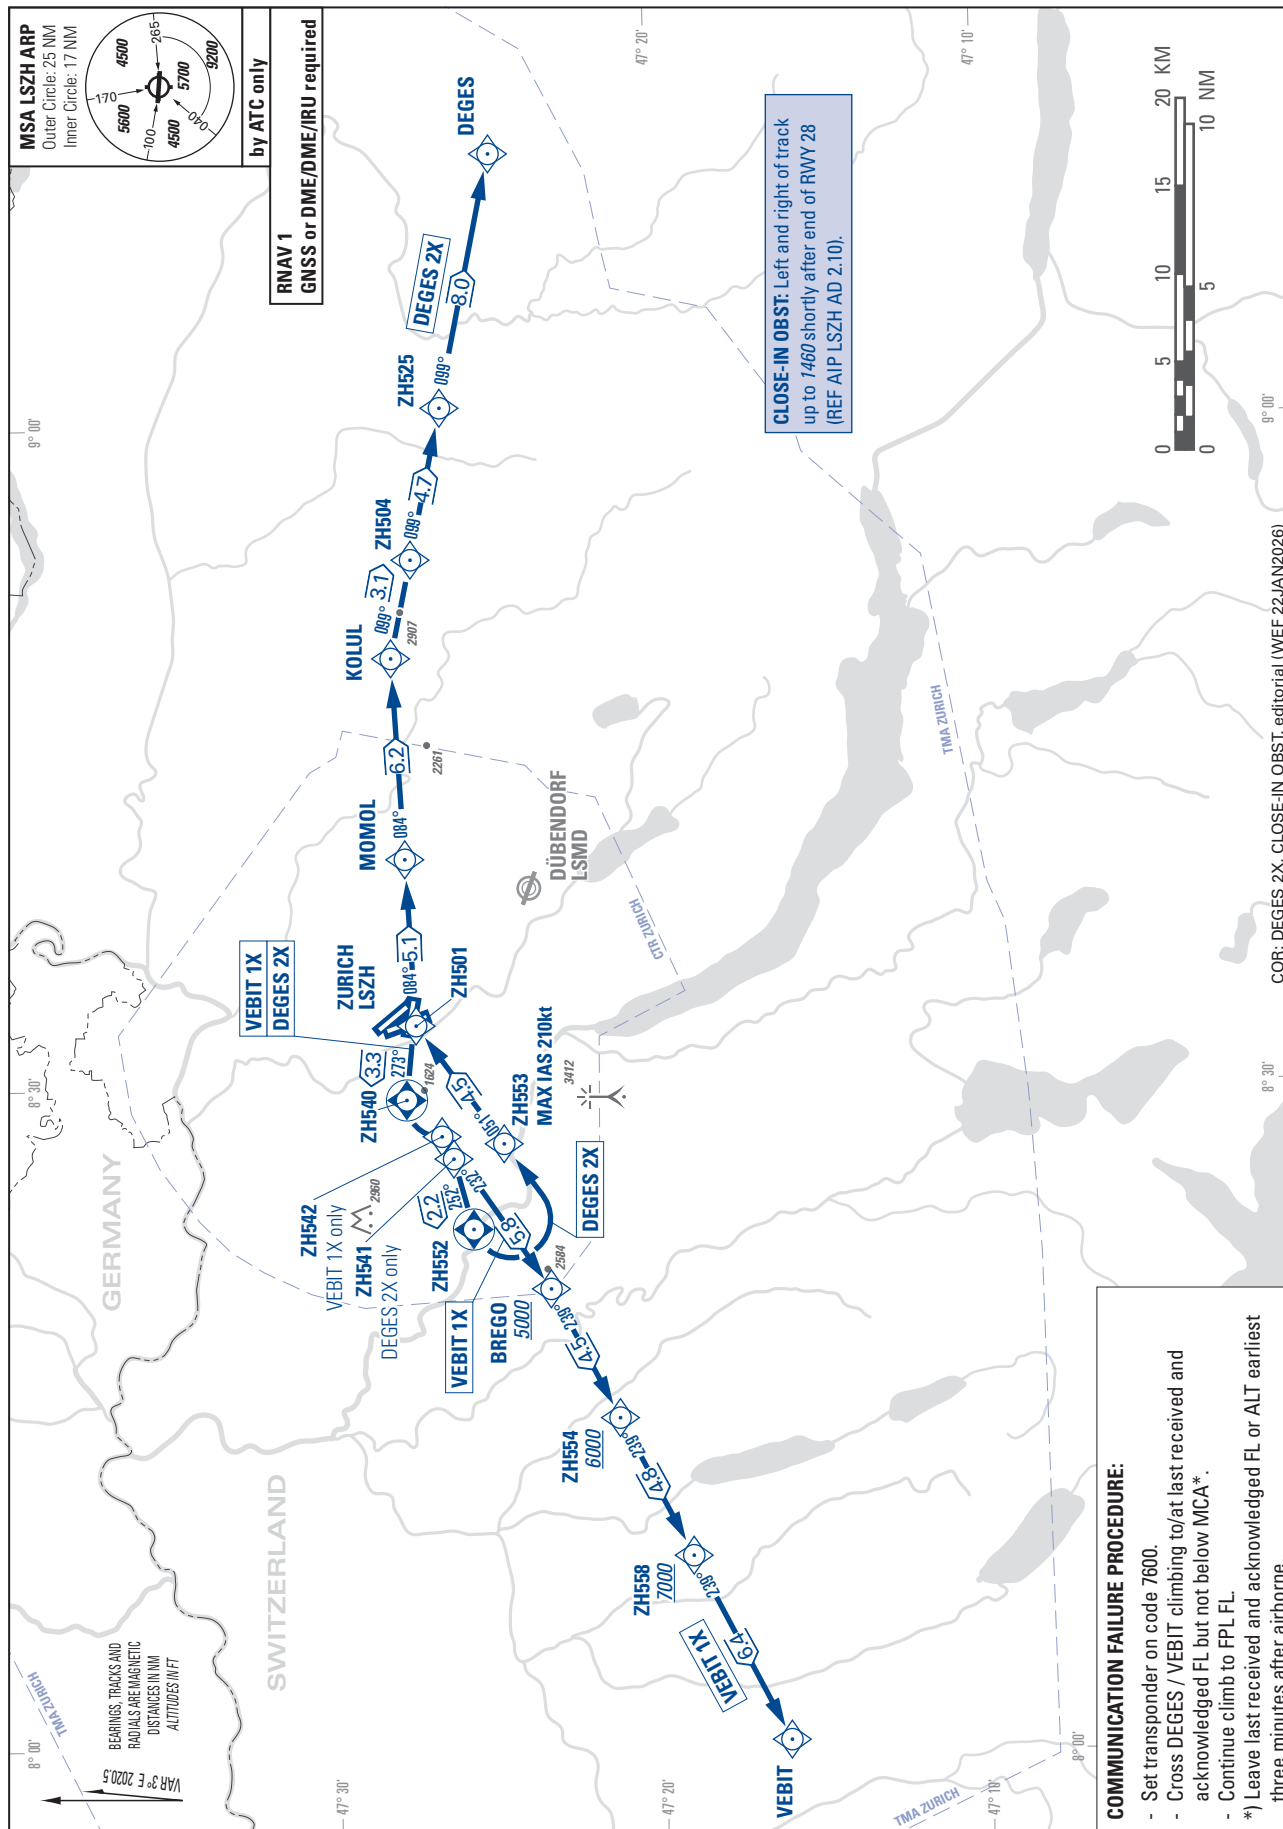

STANDARD DEPARTURE CHART -
INSTRUMENT (SID) - ICAO

TRANSITION LEVEL by ATC
TRANSITION ALTITUDE 7000

ZURICH (LSZH)
RNAV RWY 28

DEGES 2X VEBIT 1X

THIS PAGE INTENTIONALLY LEFT BLANK