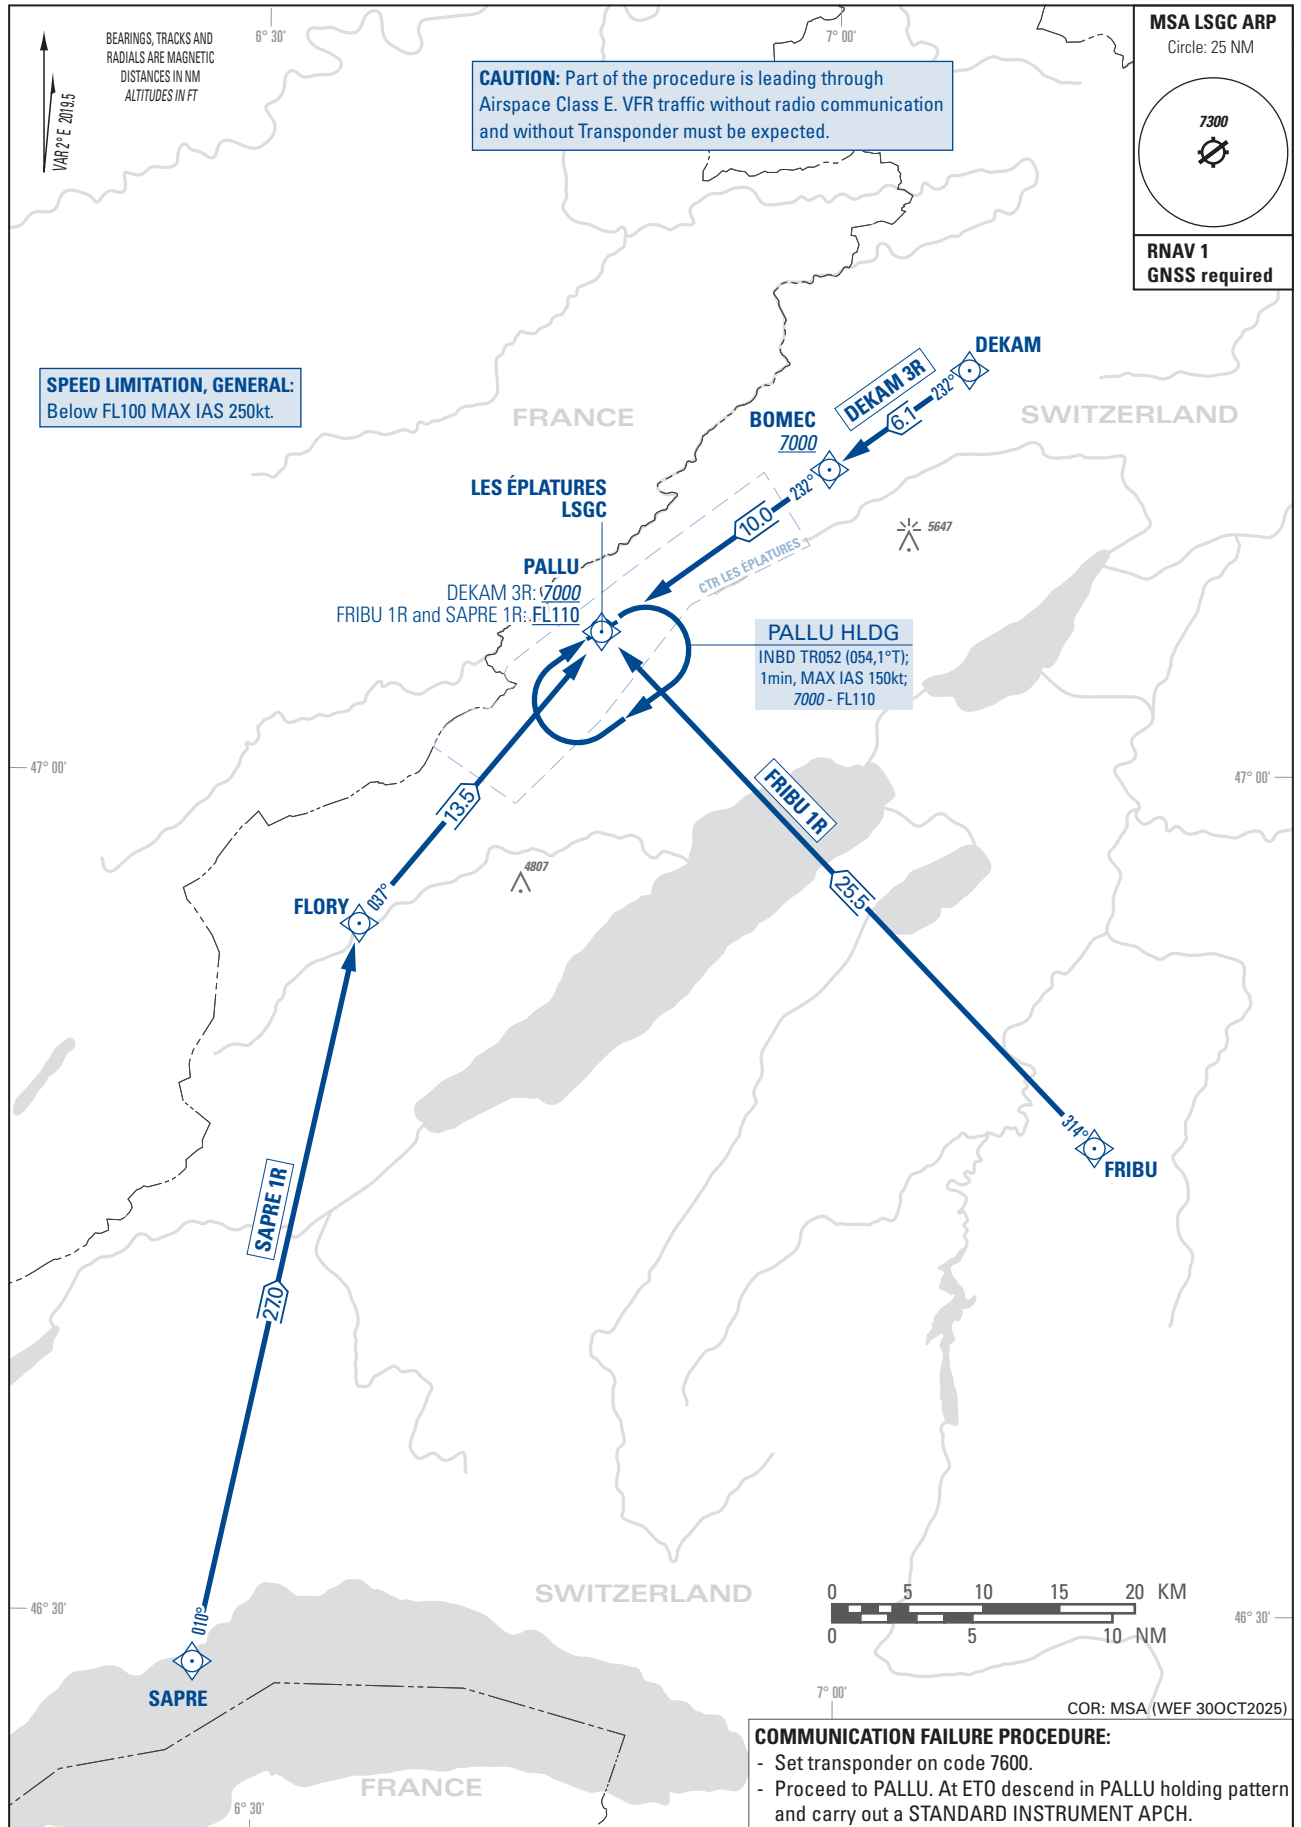

STANDARD ARRIVAL CHART -
INSTRUMENT (STAR) - ICAO

TRANSITION LEVEL by ATC
TRANSITION ALTITUDE 7000

LES EPLATURES (LSGC)
RNAV PALLU

DEKAM 3R FRIBU 1R SAPRE 1R

THIS PAGE INTENTIONALLY LEFT BLANK