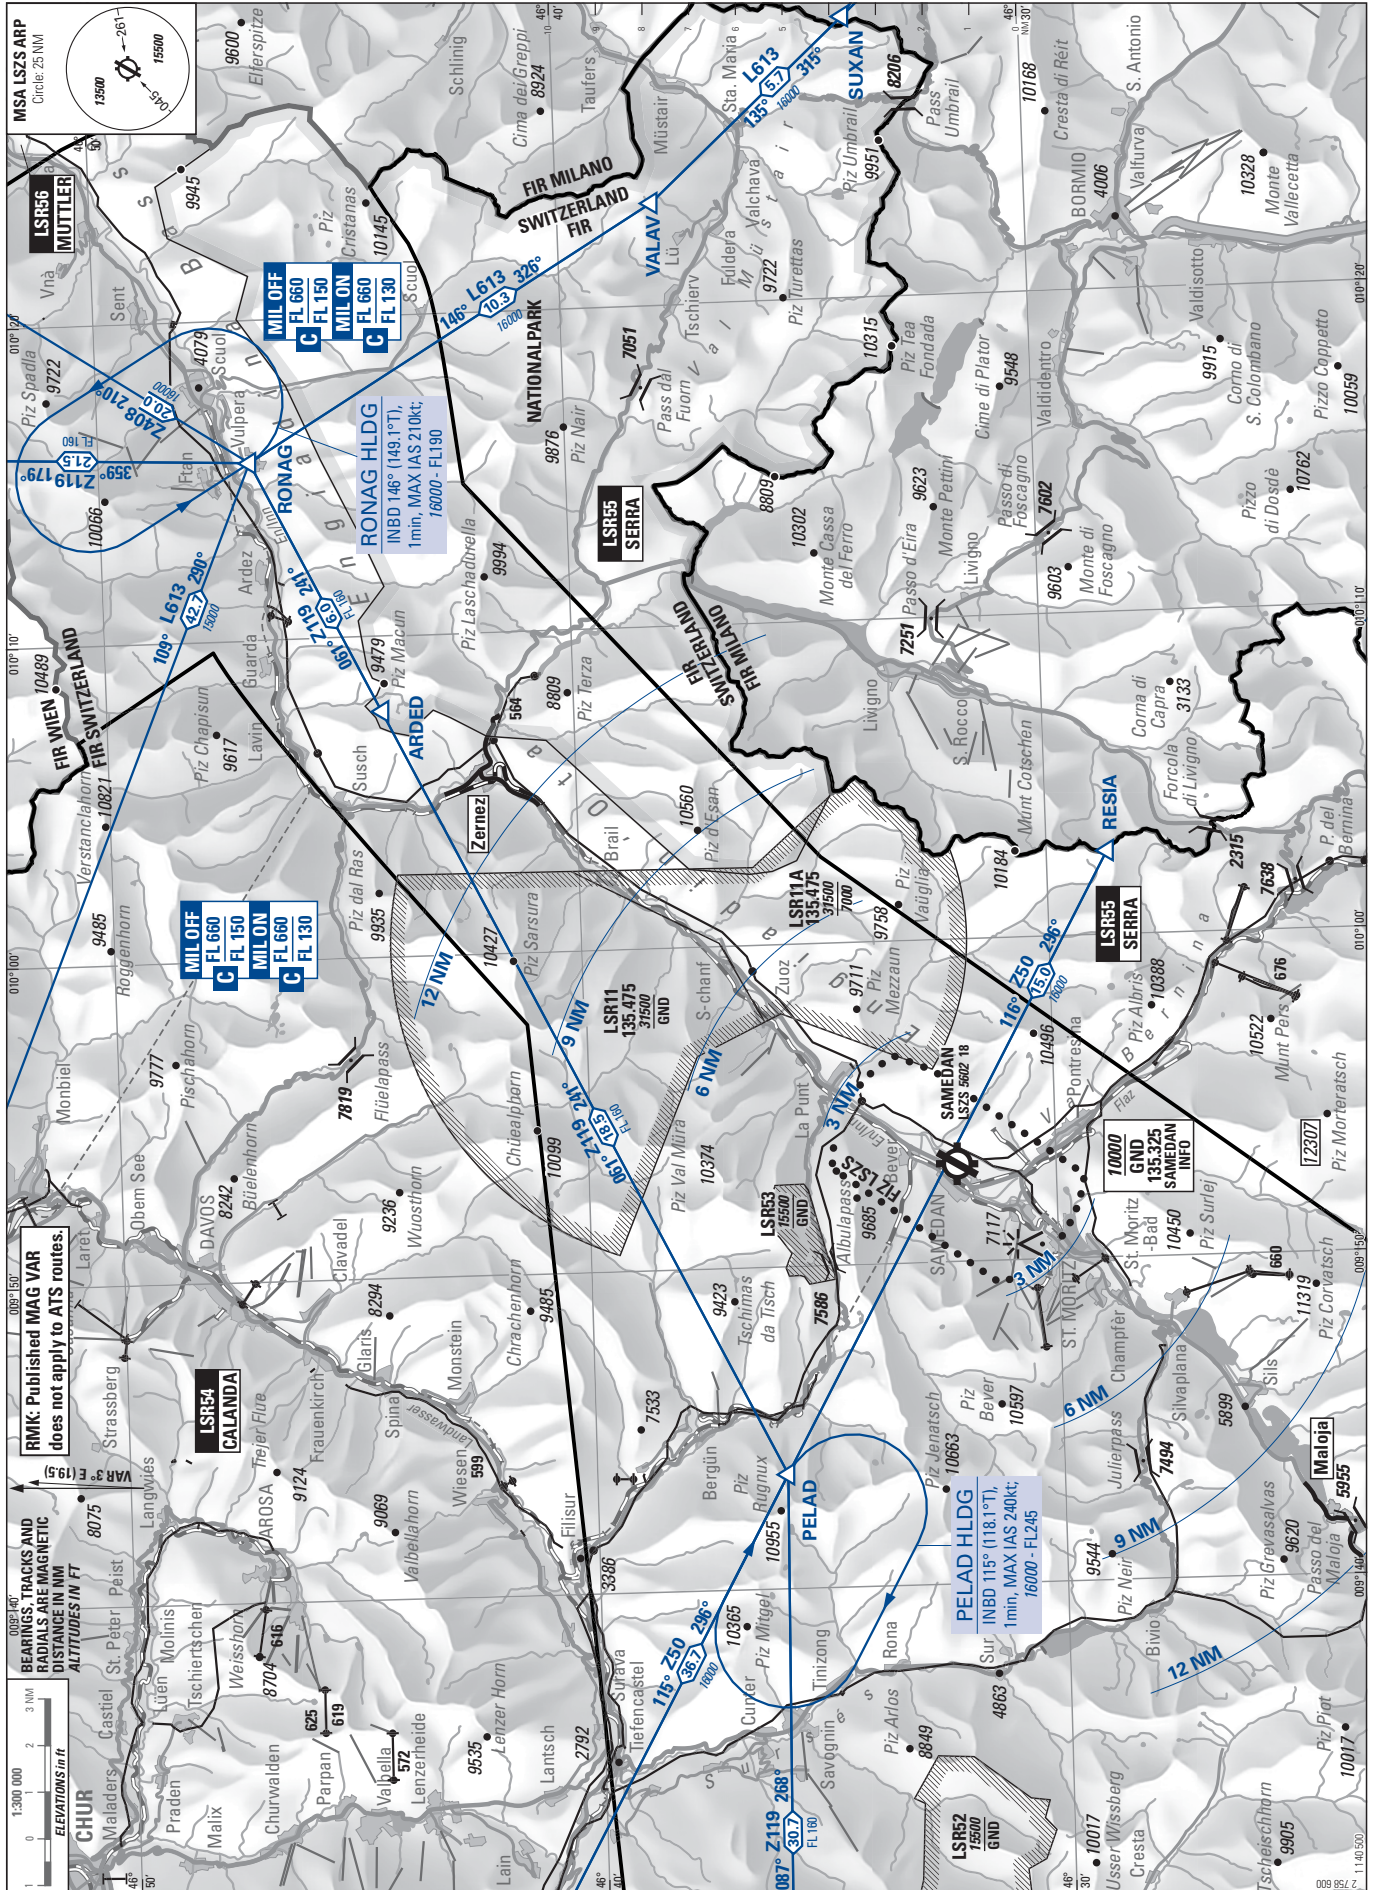

VFR Area Chart for Y and Z ATC FPL

MOUNTAINOUS AREA

ELEV 5602 ft (1708 m)

ATIS	136.600 HO
AFIS	135.325 HO
DELIVERY	121.880 HX

SAMEDAN (LSZS)

COR: OBST (WEF 04SEP2025)

©swisstopo

THIS PAGE INTENTIONALLY LEFT BLANK