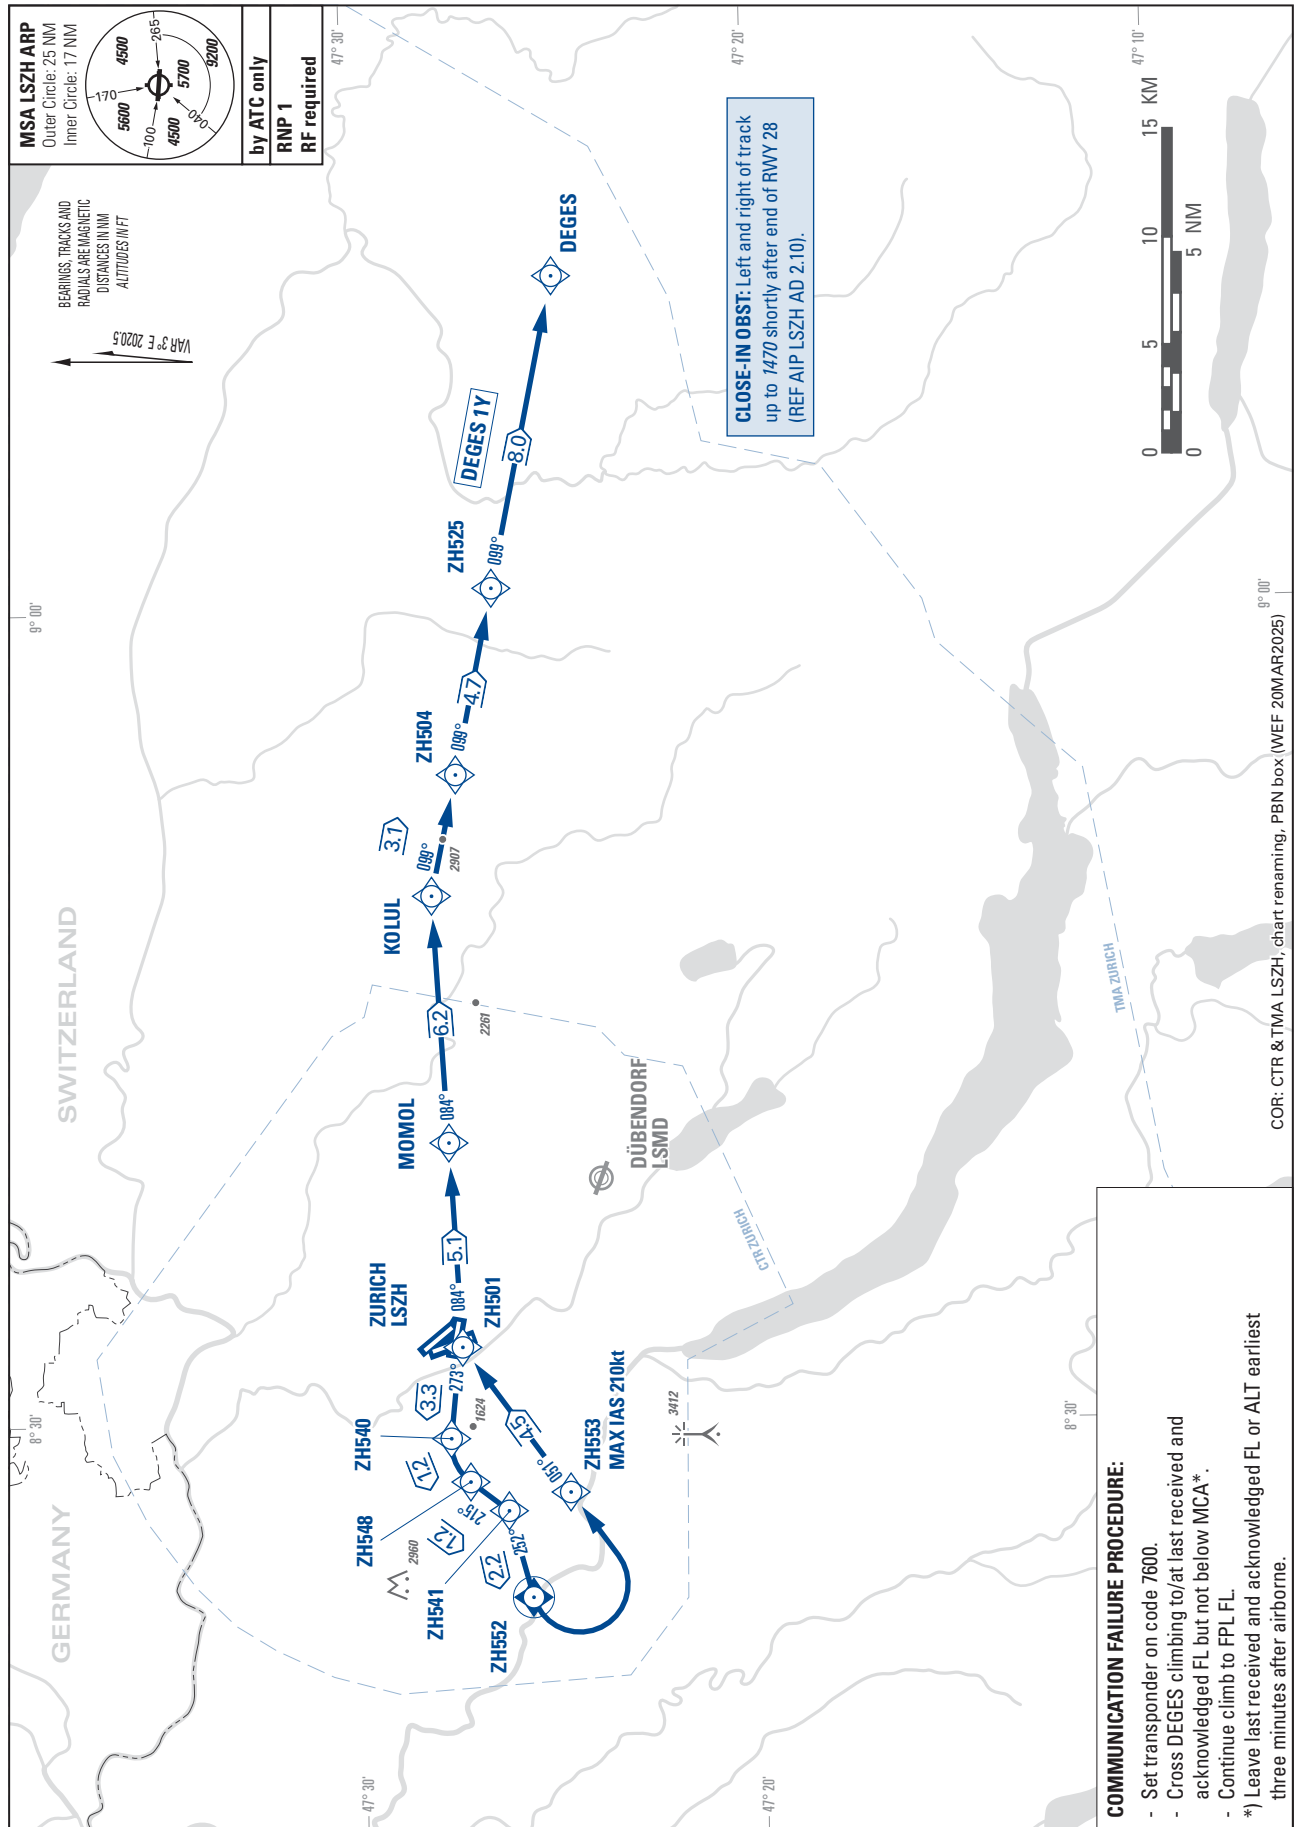

STANDARD DEPARTURE CHART -
INSTRUMENT (SID) - ICAO

TRANSITION LEVEL by ATC
TRANSITION ALTITUDE 7000

ZURICH (LSZH)
RNP RWY 28

DEGES 1Y

THIS PAGE INTENTIONALLY LEFT BLANK