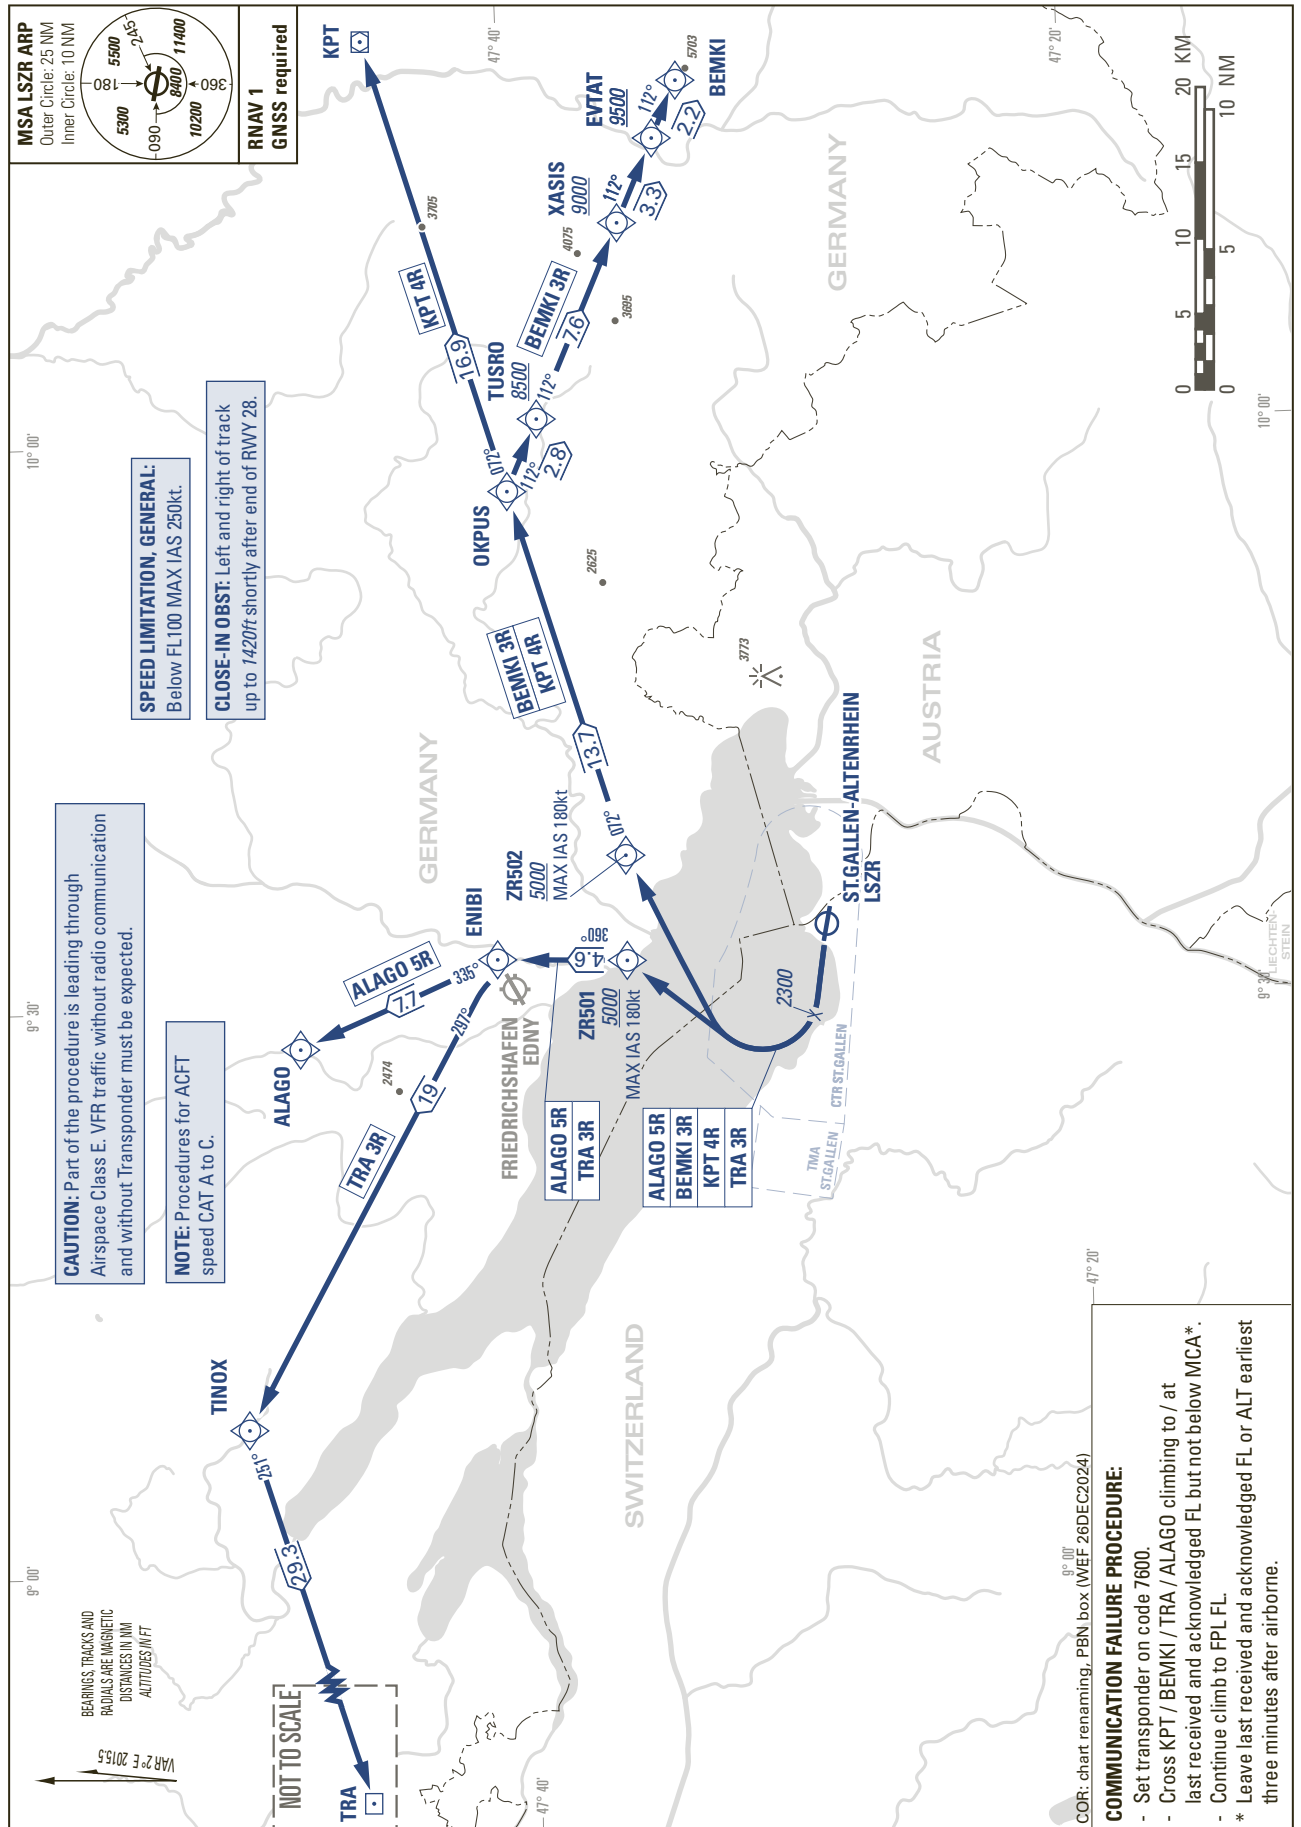

STANDARD DEPARTURE CHART -
INSTRUMENT (SID) - ICAO

TRANSITION LEVEL by ATC
TRANSITION ALTITUDE 5000

ST. GALLEN-ALTENRHEIN (LSZR)
RNAV RWY 28

ALAGO 5R BEMKI 3R KPT 4R TRA 3R

THIS PAGE INTENTIONALLY LEFT BLANK