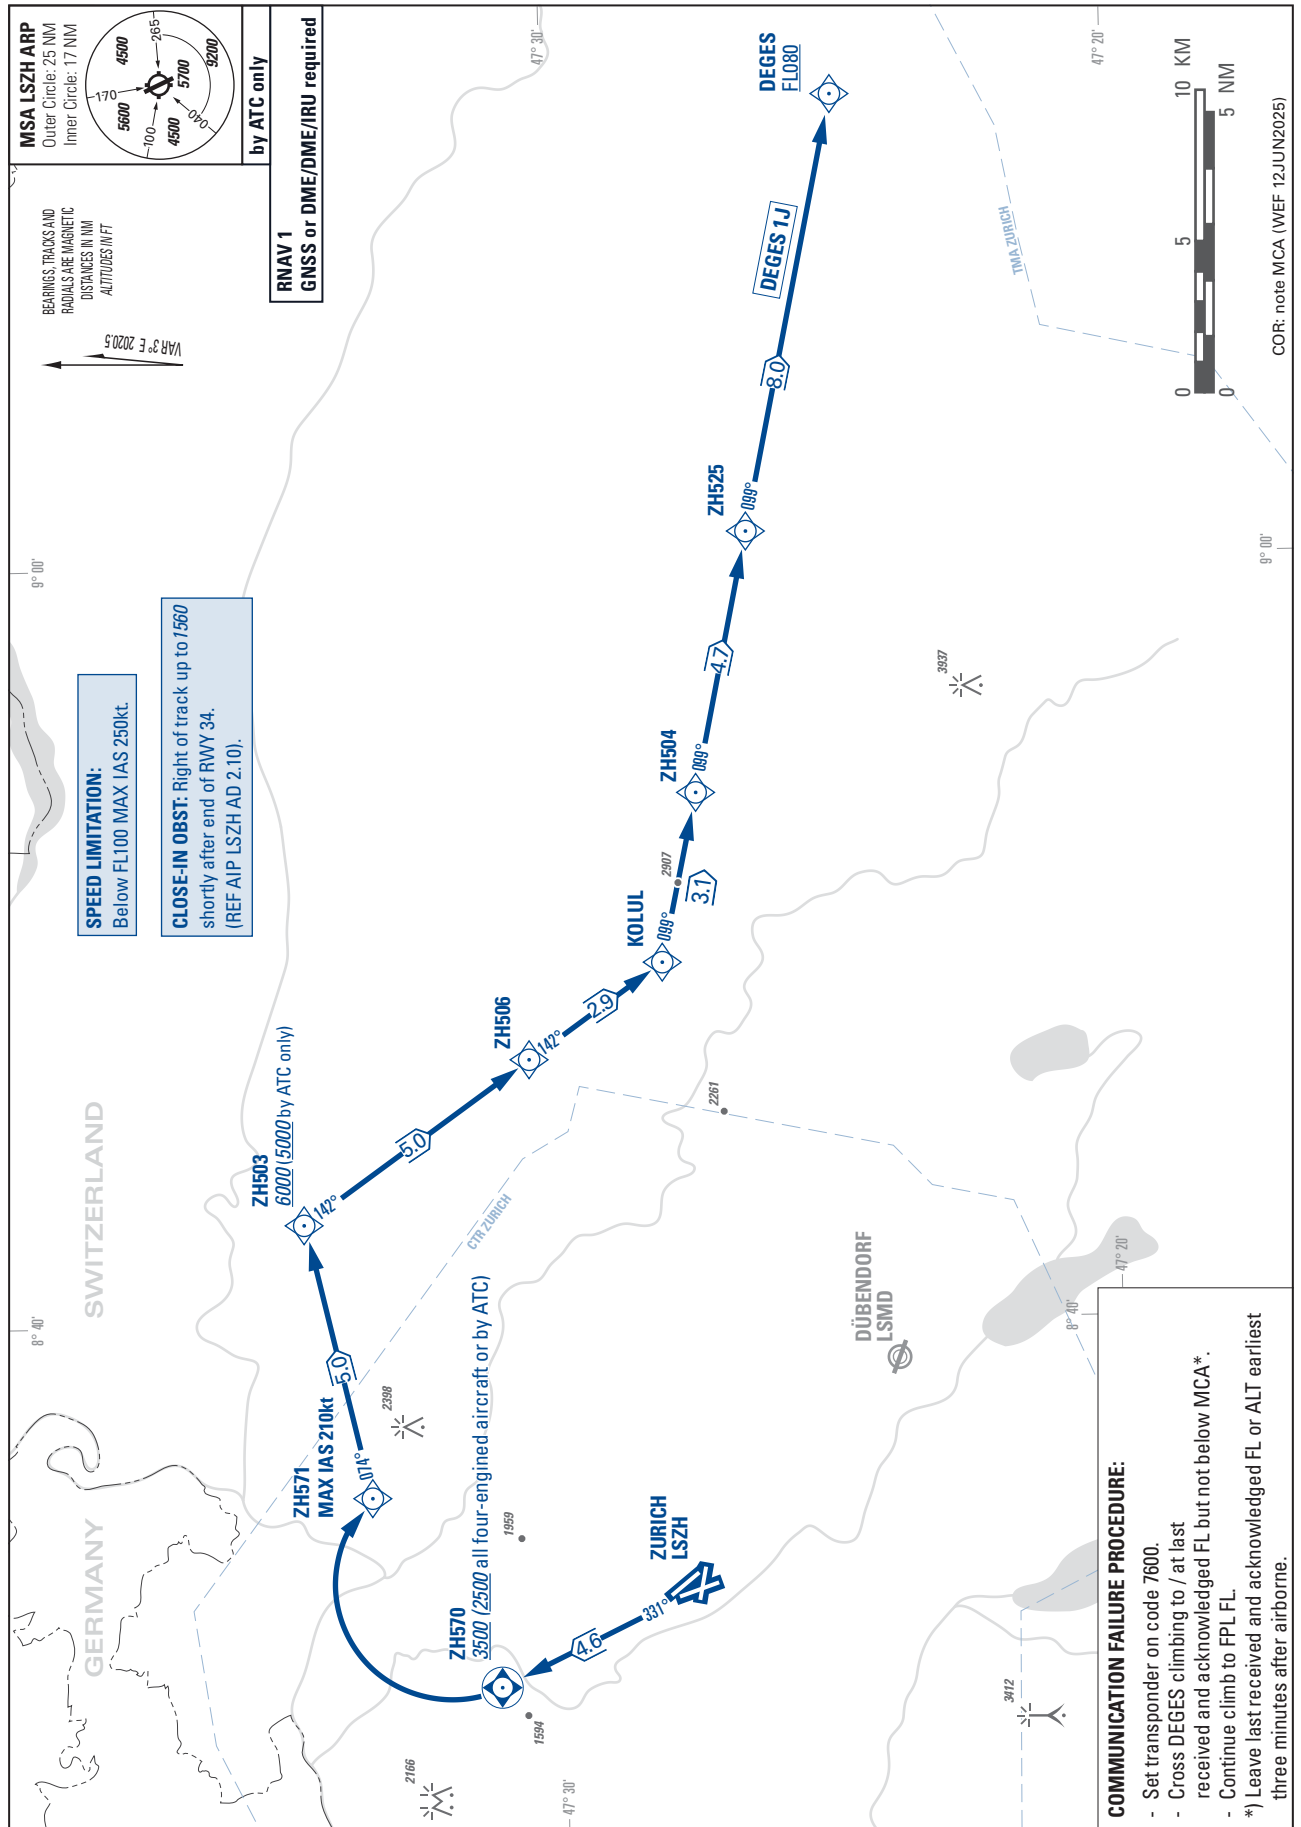

STANDARD DEPARTURE CHART -  
INSTRUMENT (SID) - ICAO

TRANSITION LEVEL by ATC  
TRANSITION ALTITUDE 7000

ZURICH (LSZH)  
RNAV RWY 34

DEGES 1J

THIS PAGE INTENTIONALLY LEFT BLANK