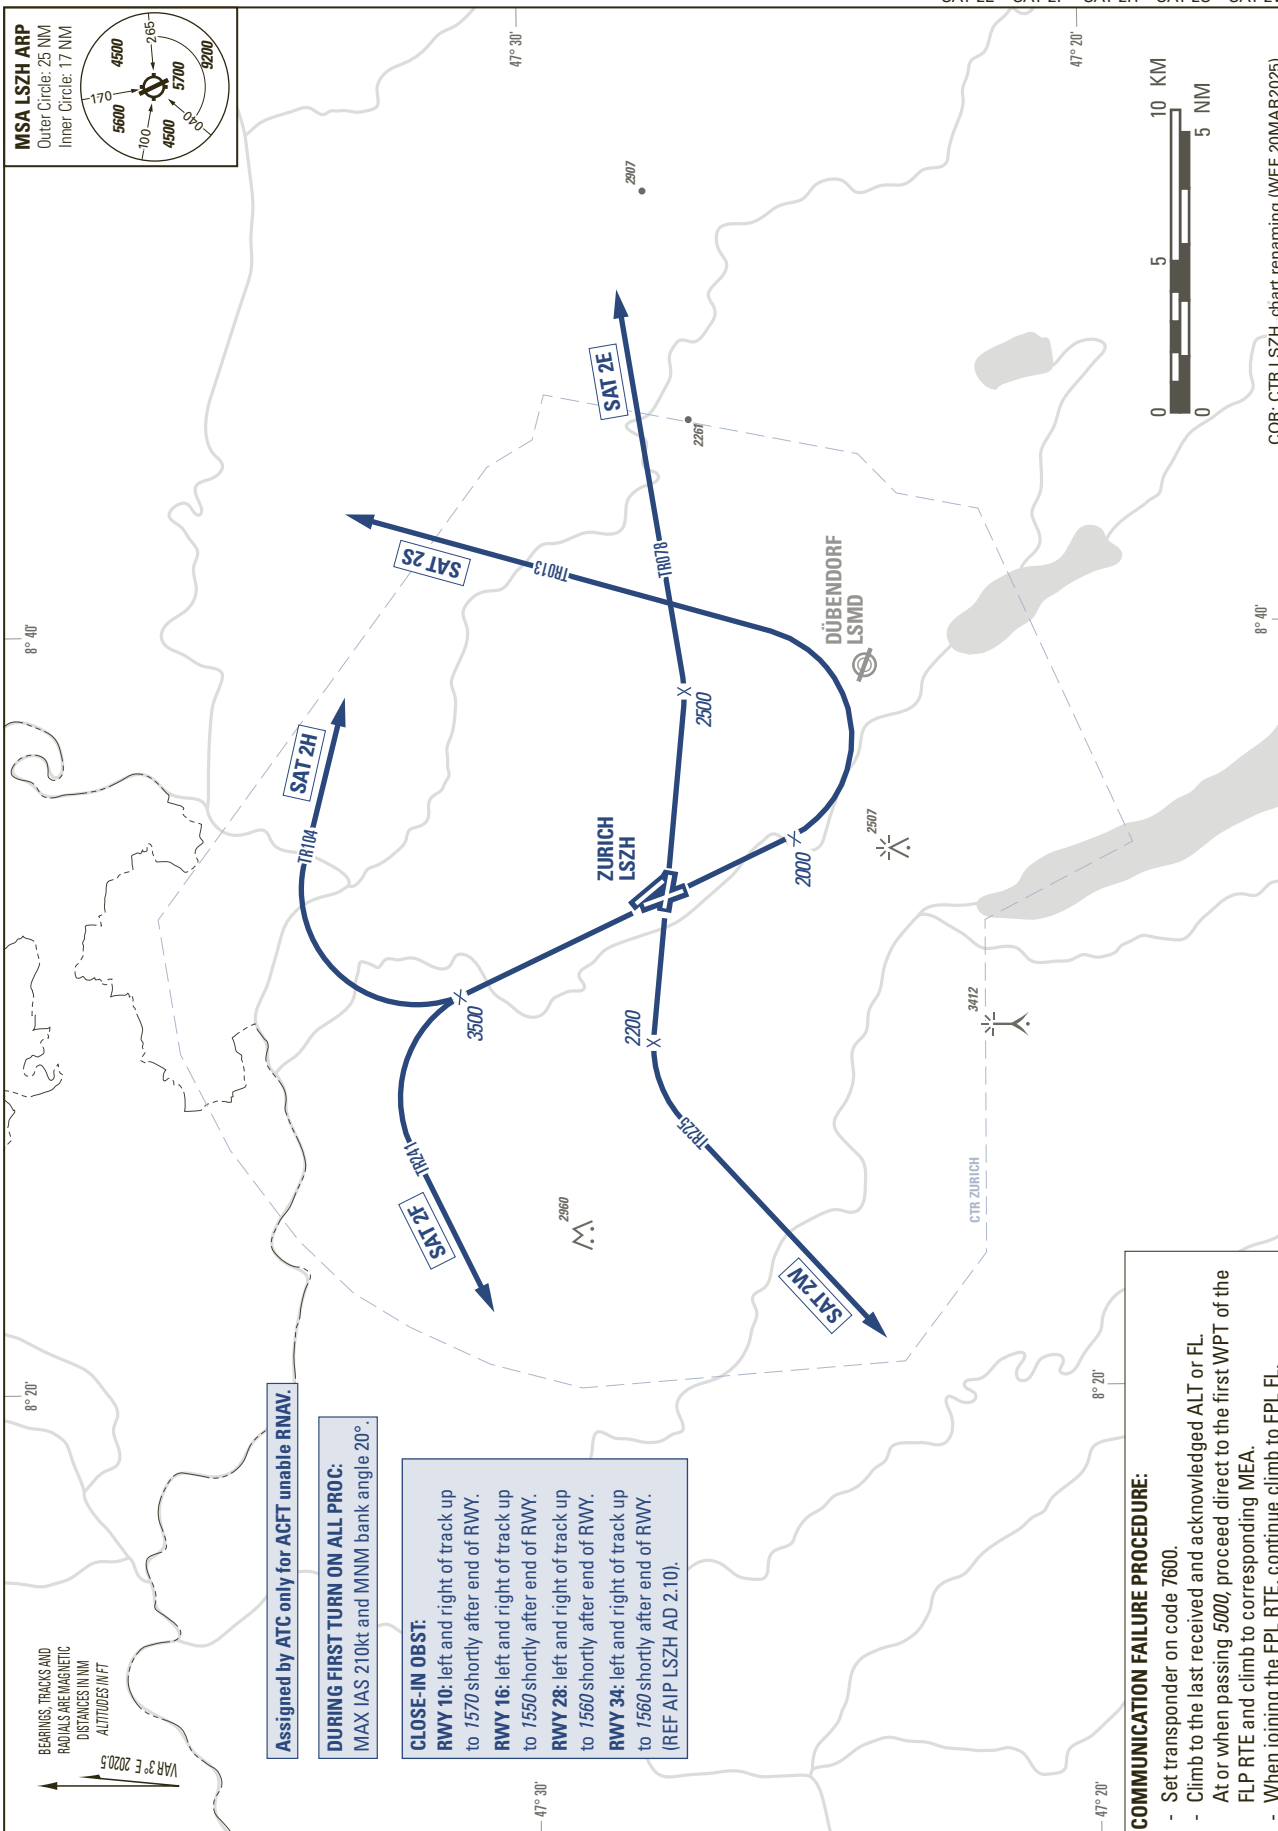

STANDARD DEPARTURE CHART -  
INSTRUMENT (SID) - ICAO

TRANSITION LEVEL by ATC  
TRANSITION ALTITUDE 7000

ZURICH (LSZH)  
Straight Ahead and Turn  
RWY 10/16/28/34  
SAT 2E SAT 2F SAT 2H SAT 2S SAT 2W

THIS PAGE INTENTIONALLY LEFT BLANK