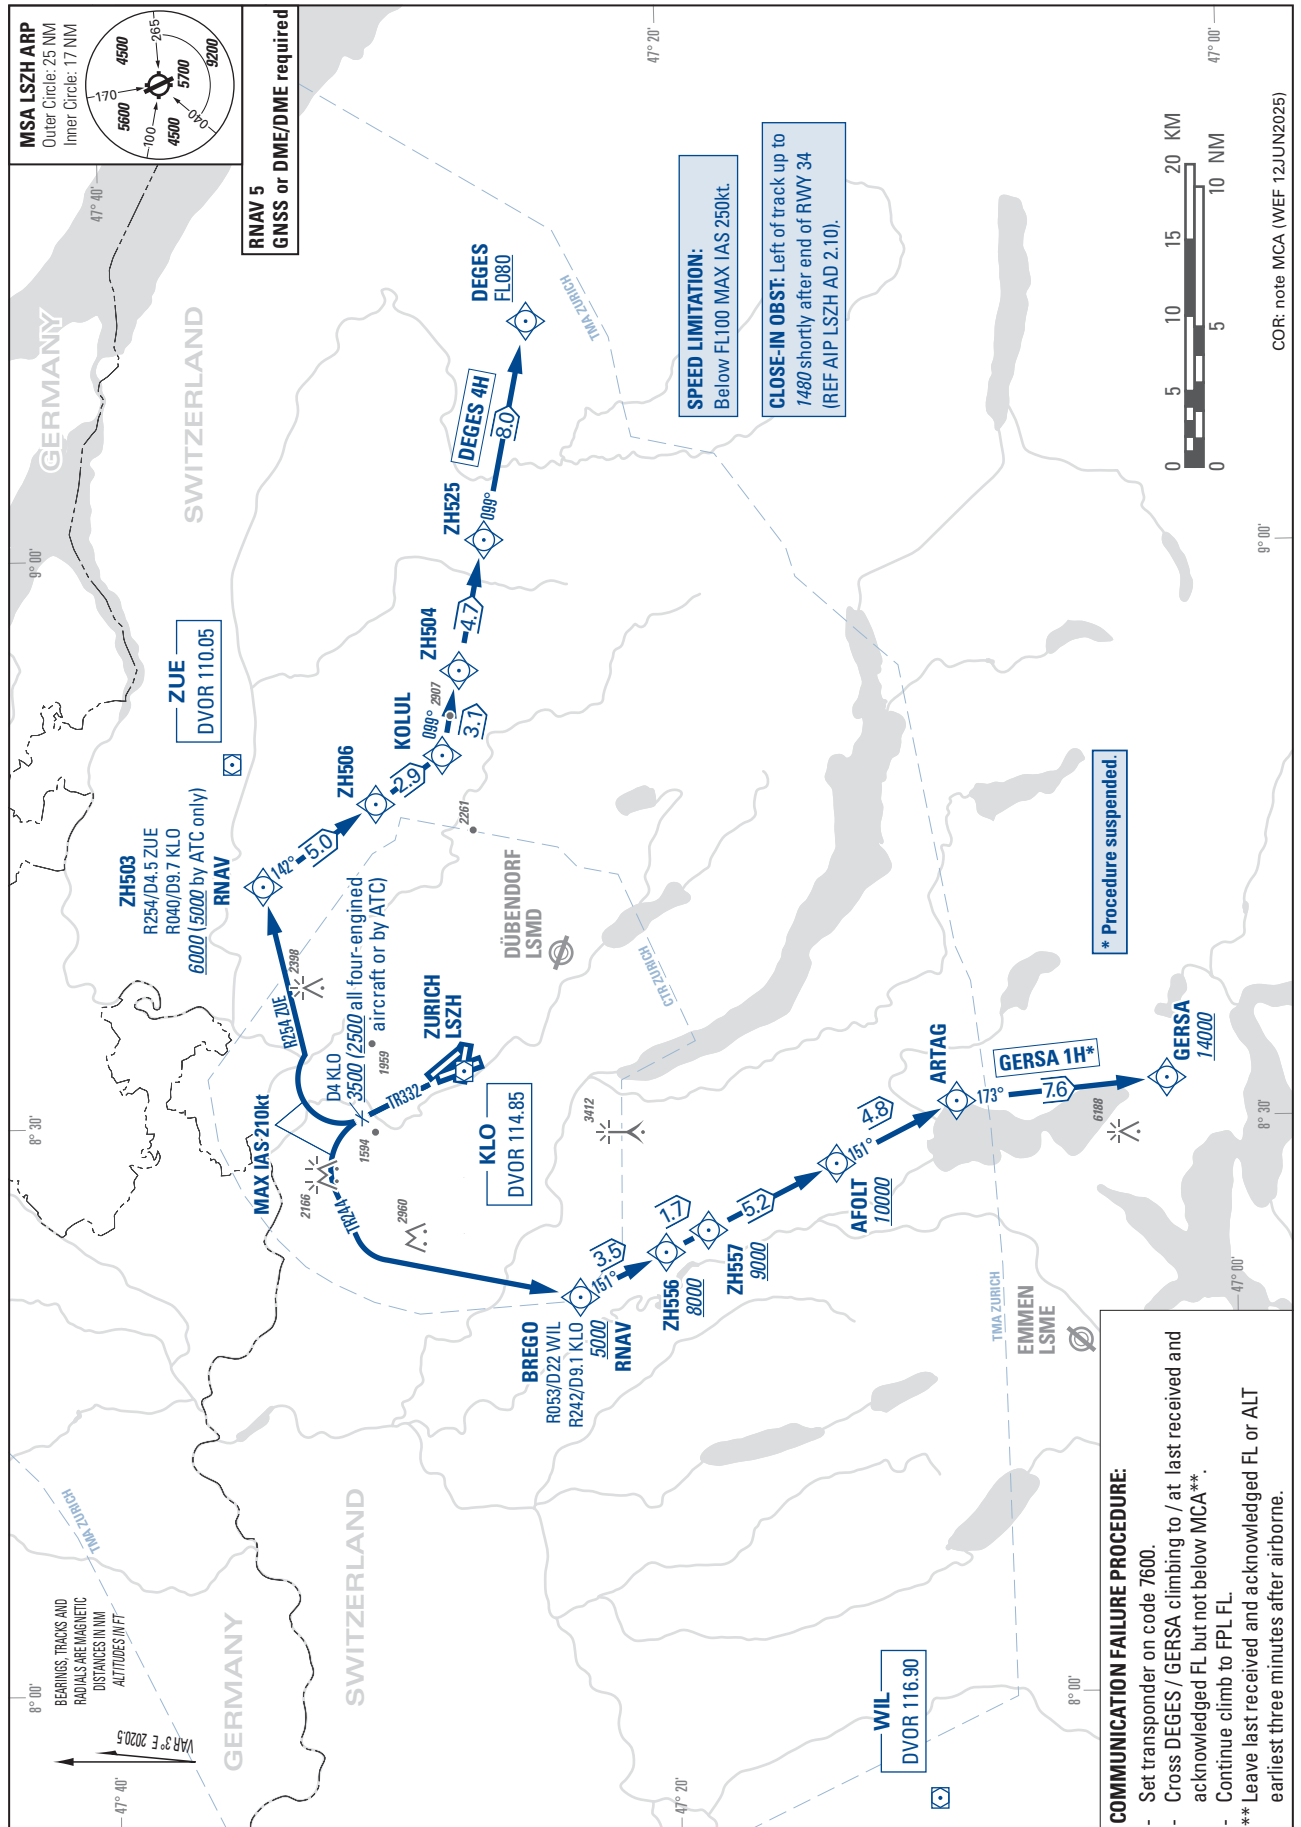

STANDARD DEPARTURE CHART -
INSTRUMENT (SID) - ICAO

TRANSITION LEVEL by ATC
TRANSITION ALTITUDE 7000

ZURICH (LSZH)
RNAV RWY 34

DEGES 4H GERSA 1H

THIS PAGE INTENTIONALLY LEFT BLANK