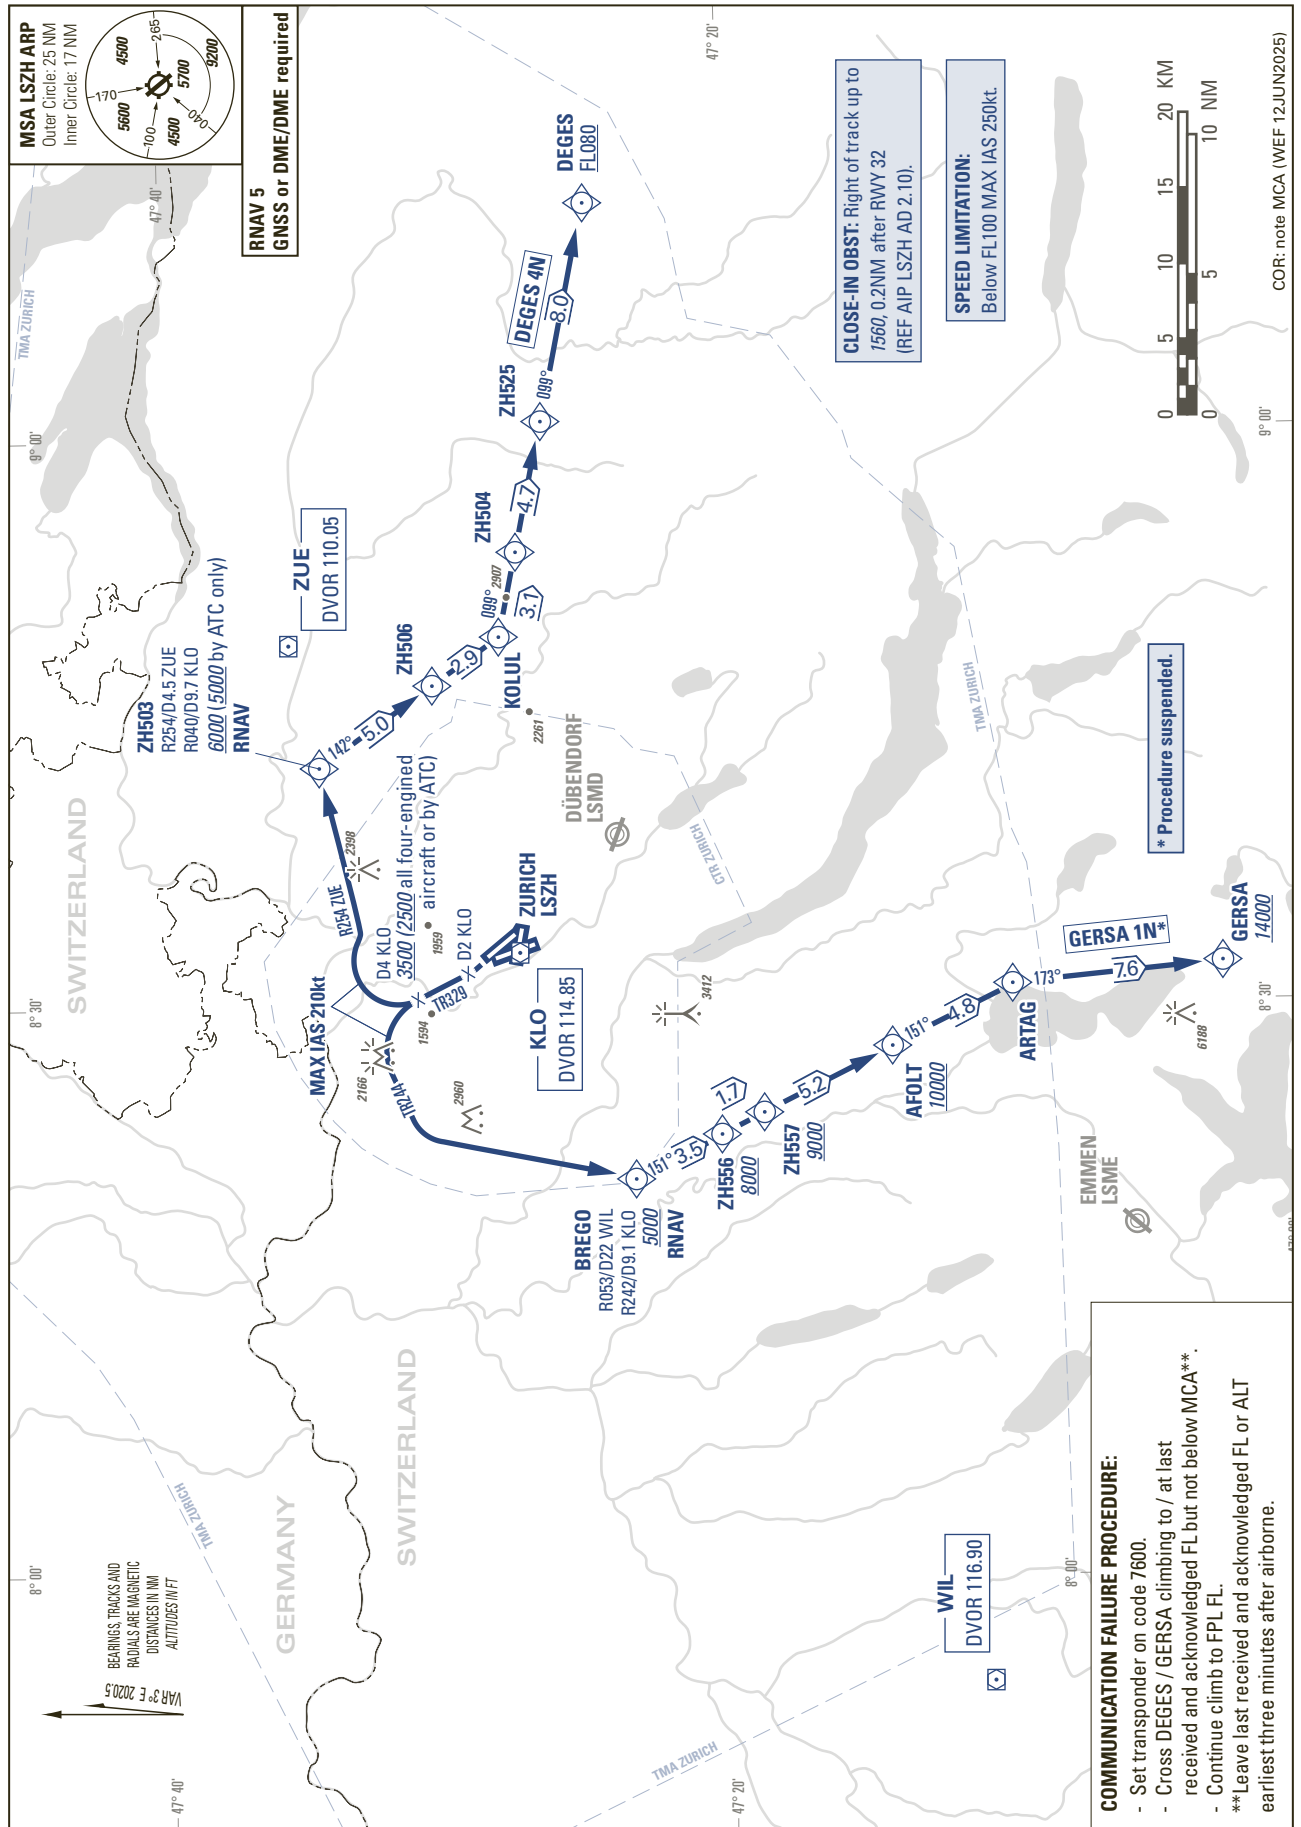

STANDARD DEPARTURE CHART -
INSTRUMENT (SID) - ICAO

TRANSITION LEVEL by ATC
TRANSITION ALTITUDE 7000

ZURICH (LSZH)
RNAV RWY 32

DEGES 4N GERSA 1N

THIS PAGE INTENTIONALLY LEFT BLANK