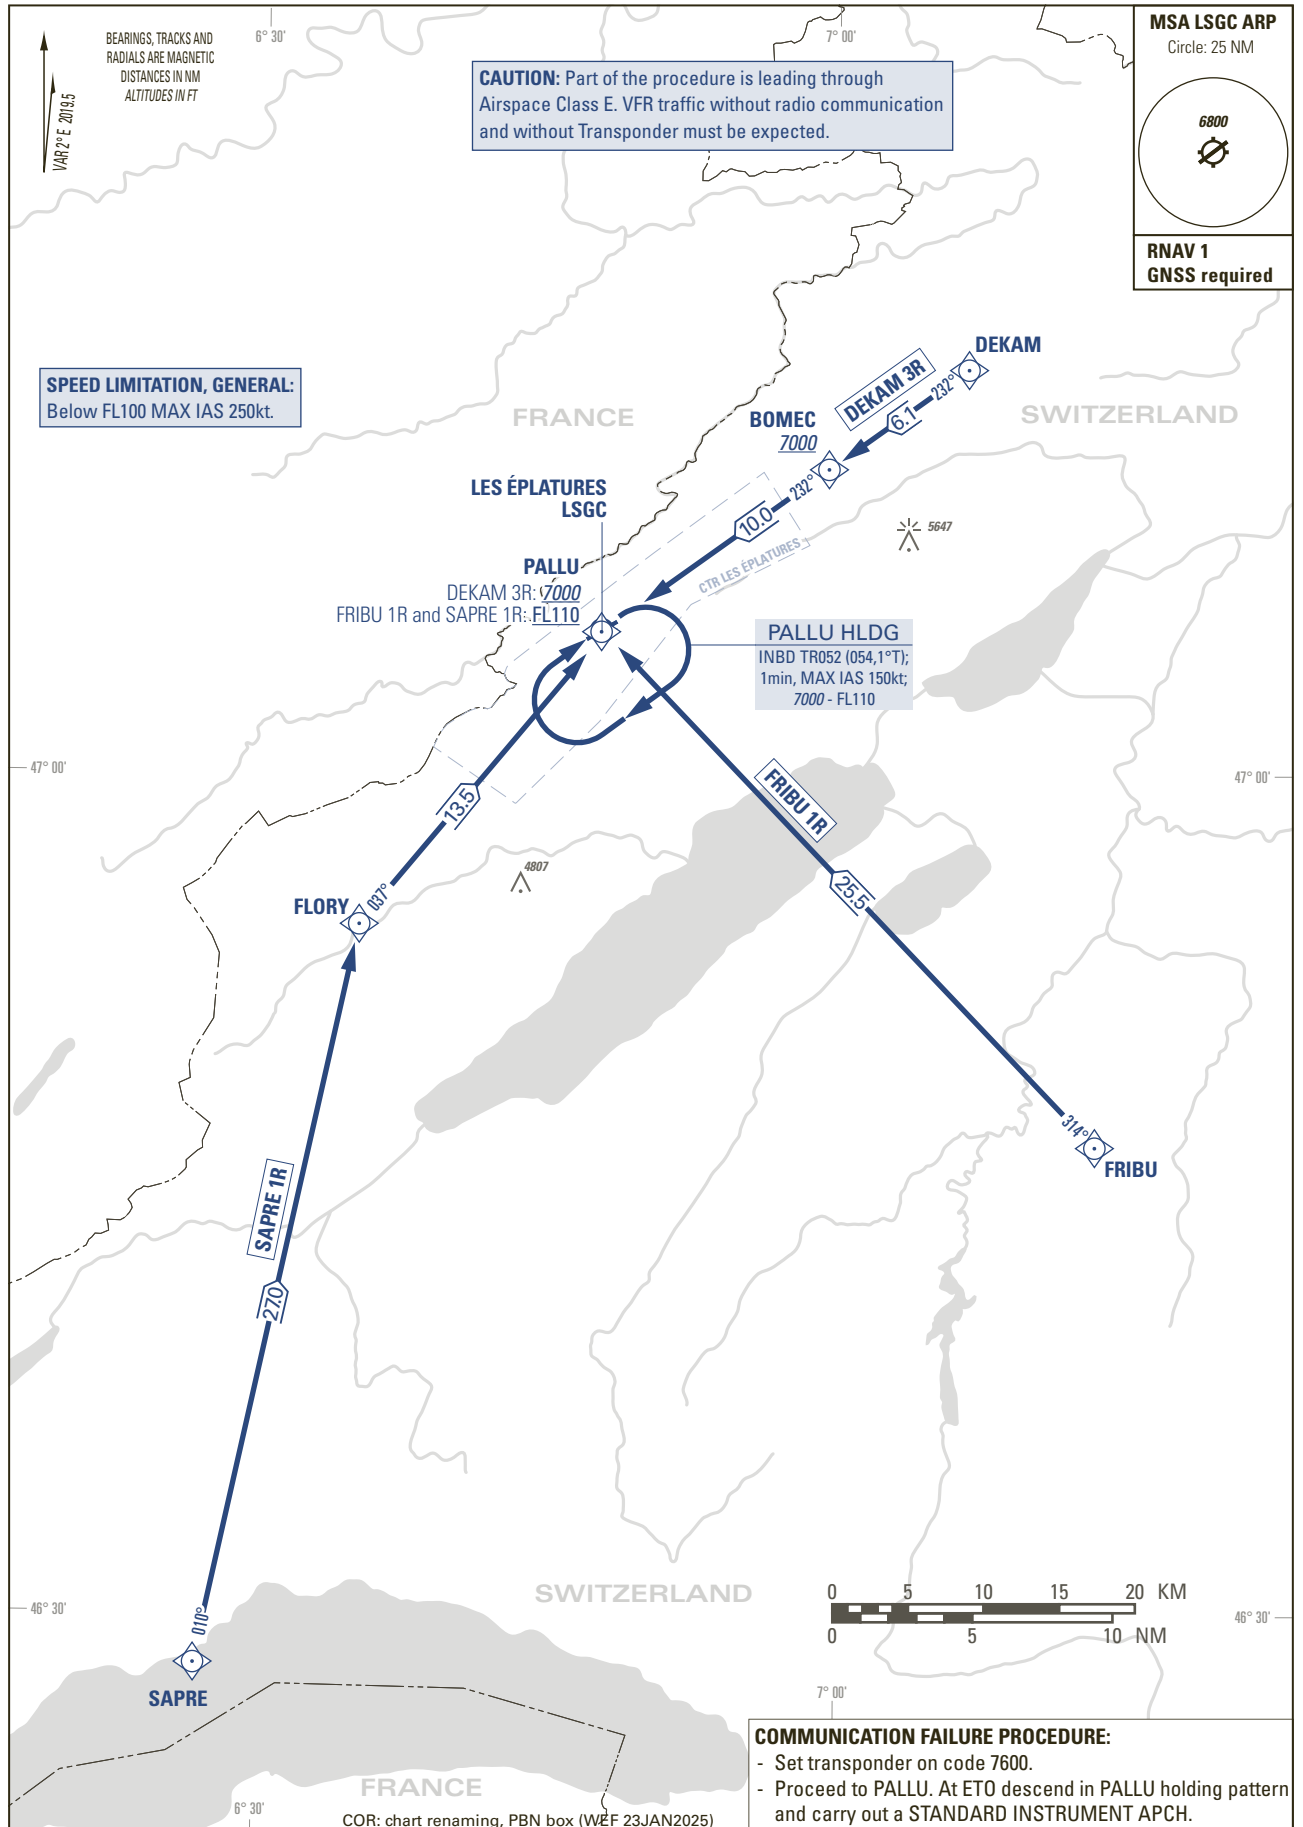

STANDARD ARRIVAL CHART -
INSTRUMENT (STAR) - ICAO

TRANSITION LEVEL by ATC
TRANSITION ALTITUDE 7000

LES EPLATURES (LSGC)
RNAV PALLU

DEKAM 3R FRIBU 1R SAPRE 1R

THIS PAGE INTENTIONALLY LEFT BLANK