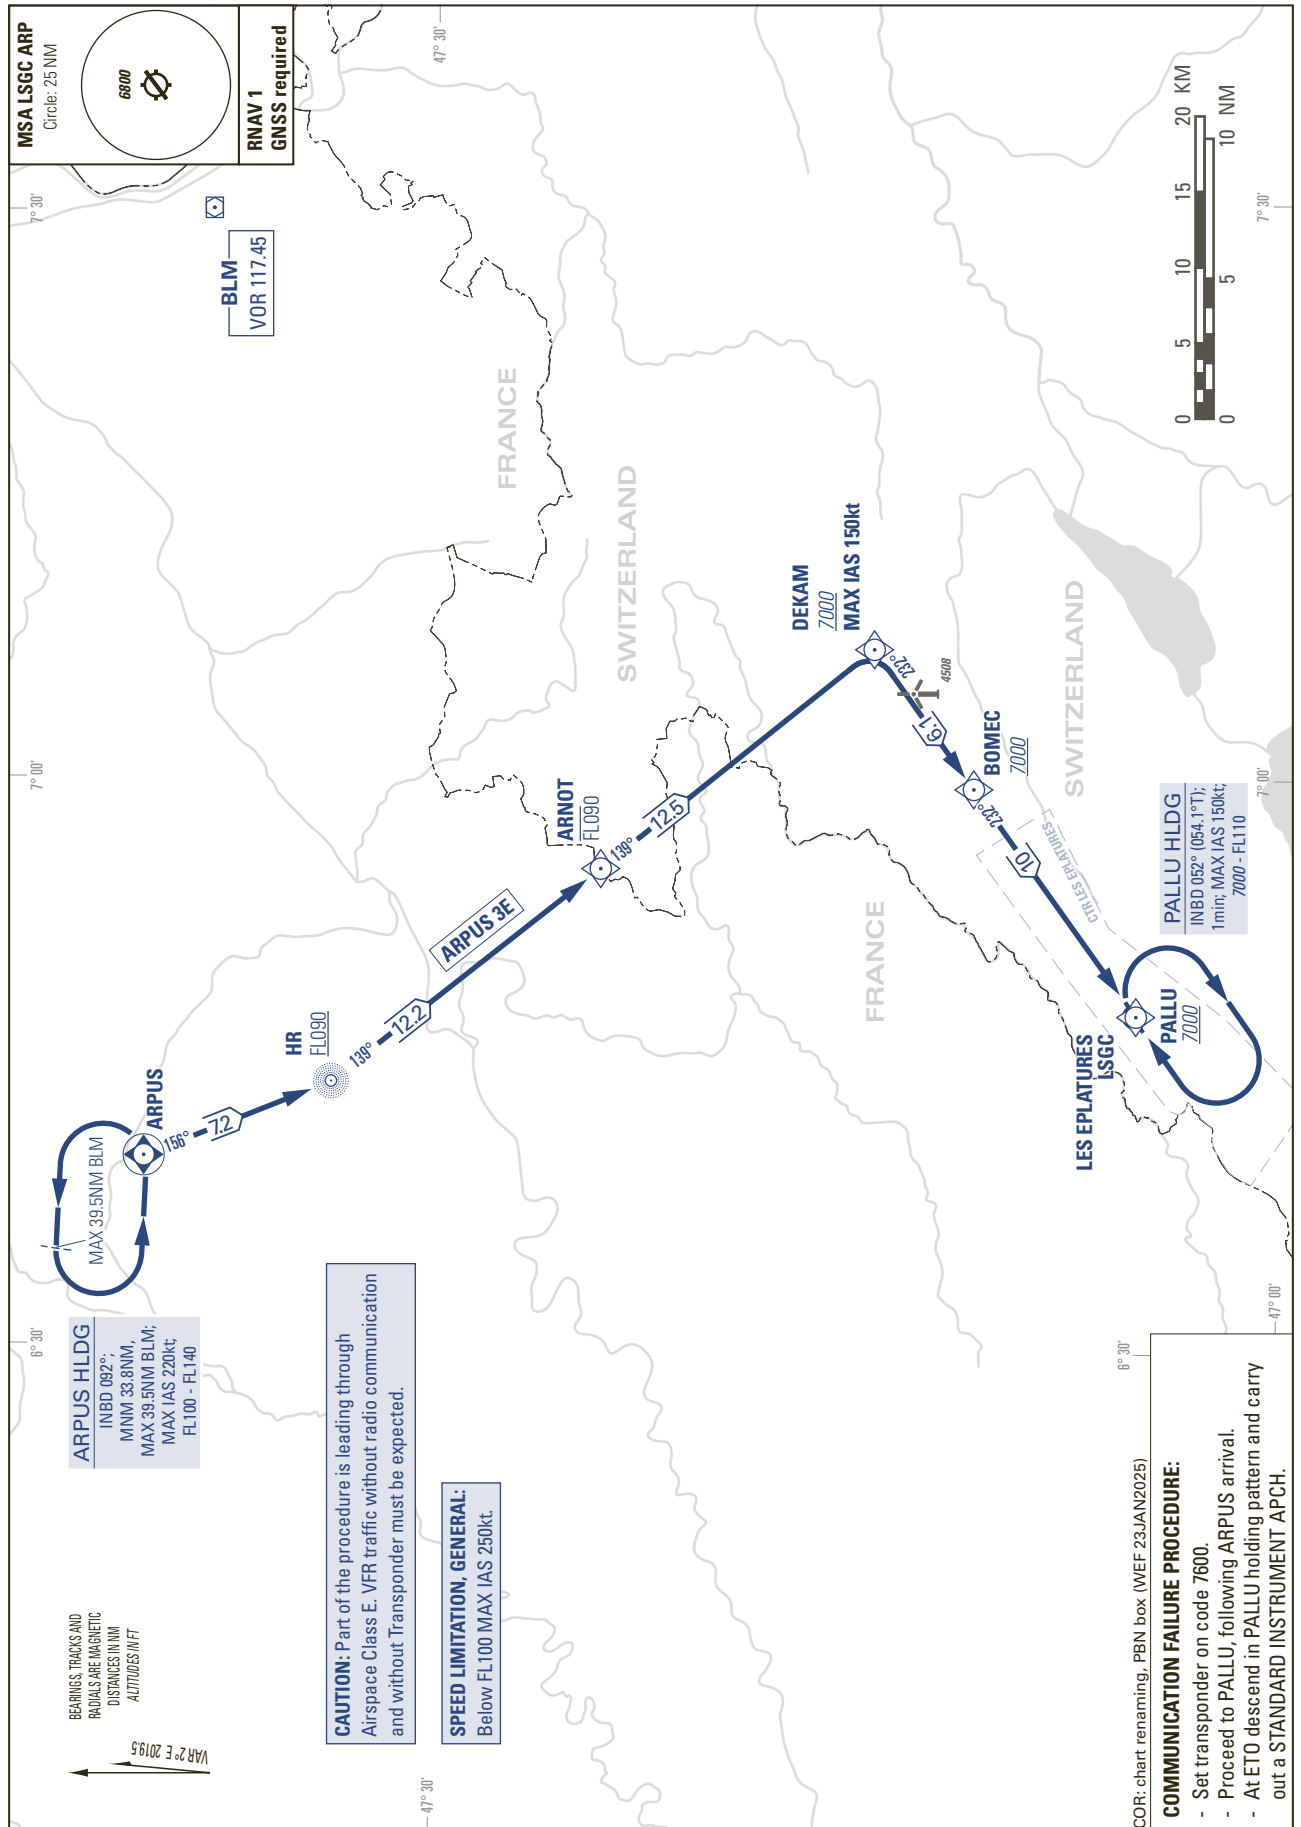

STANDARD ARRIVAL CHART -
INSTRUMENT (STAR) - ICAO

TRANSITION LEVEL by ATC
TRANSITION ALTITUDE 7000

LES EPLATURES (LSGC)
RNAV ARPUS to PALLU

ARPUS 3E

THIS PAGE INTENTIONALLY LEFT BLANK