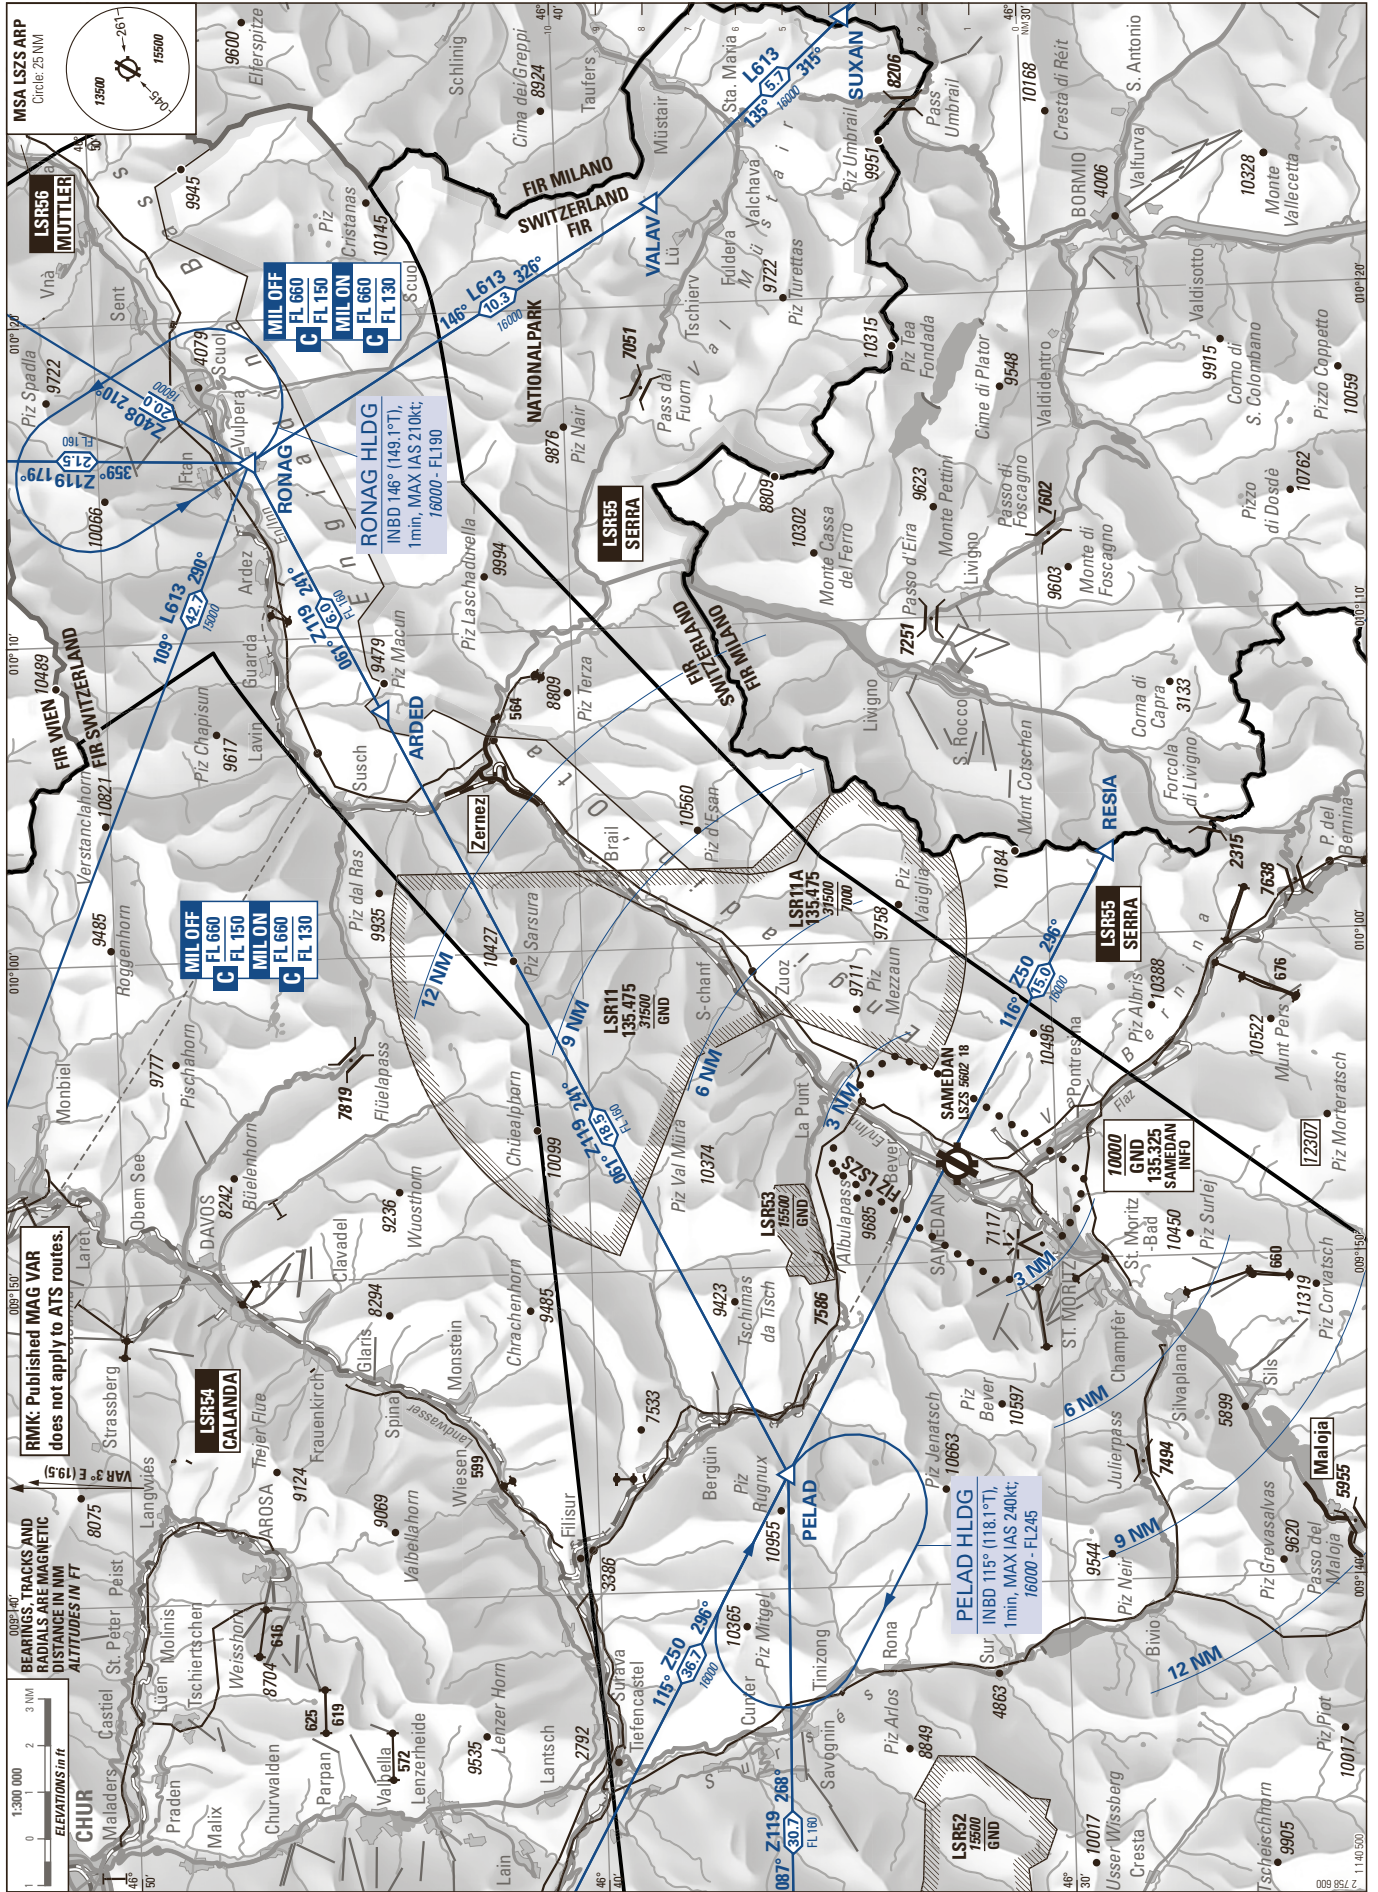

VFR Area Chart for Y and Z ATC FPL

MOUNTAINOUS AREA

ELEV 5602 ft (1708 m)

ATIS	136.600 HO
AFIS	135.325 HO
DELIVERY	121.880 HX

SAMEDAN (LSZS)

COR: OBST (WEF 07AUG2025)

©swisstopo

THIS PAGE INTENTIONALLY LEFT BLANK