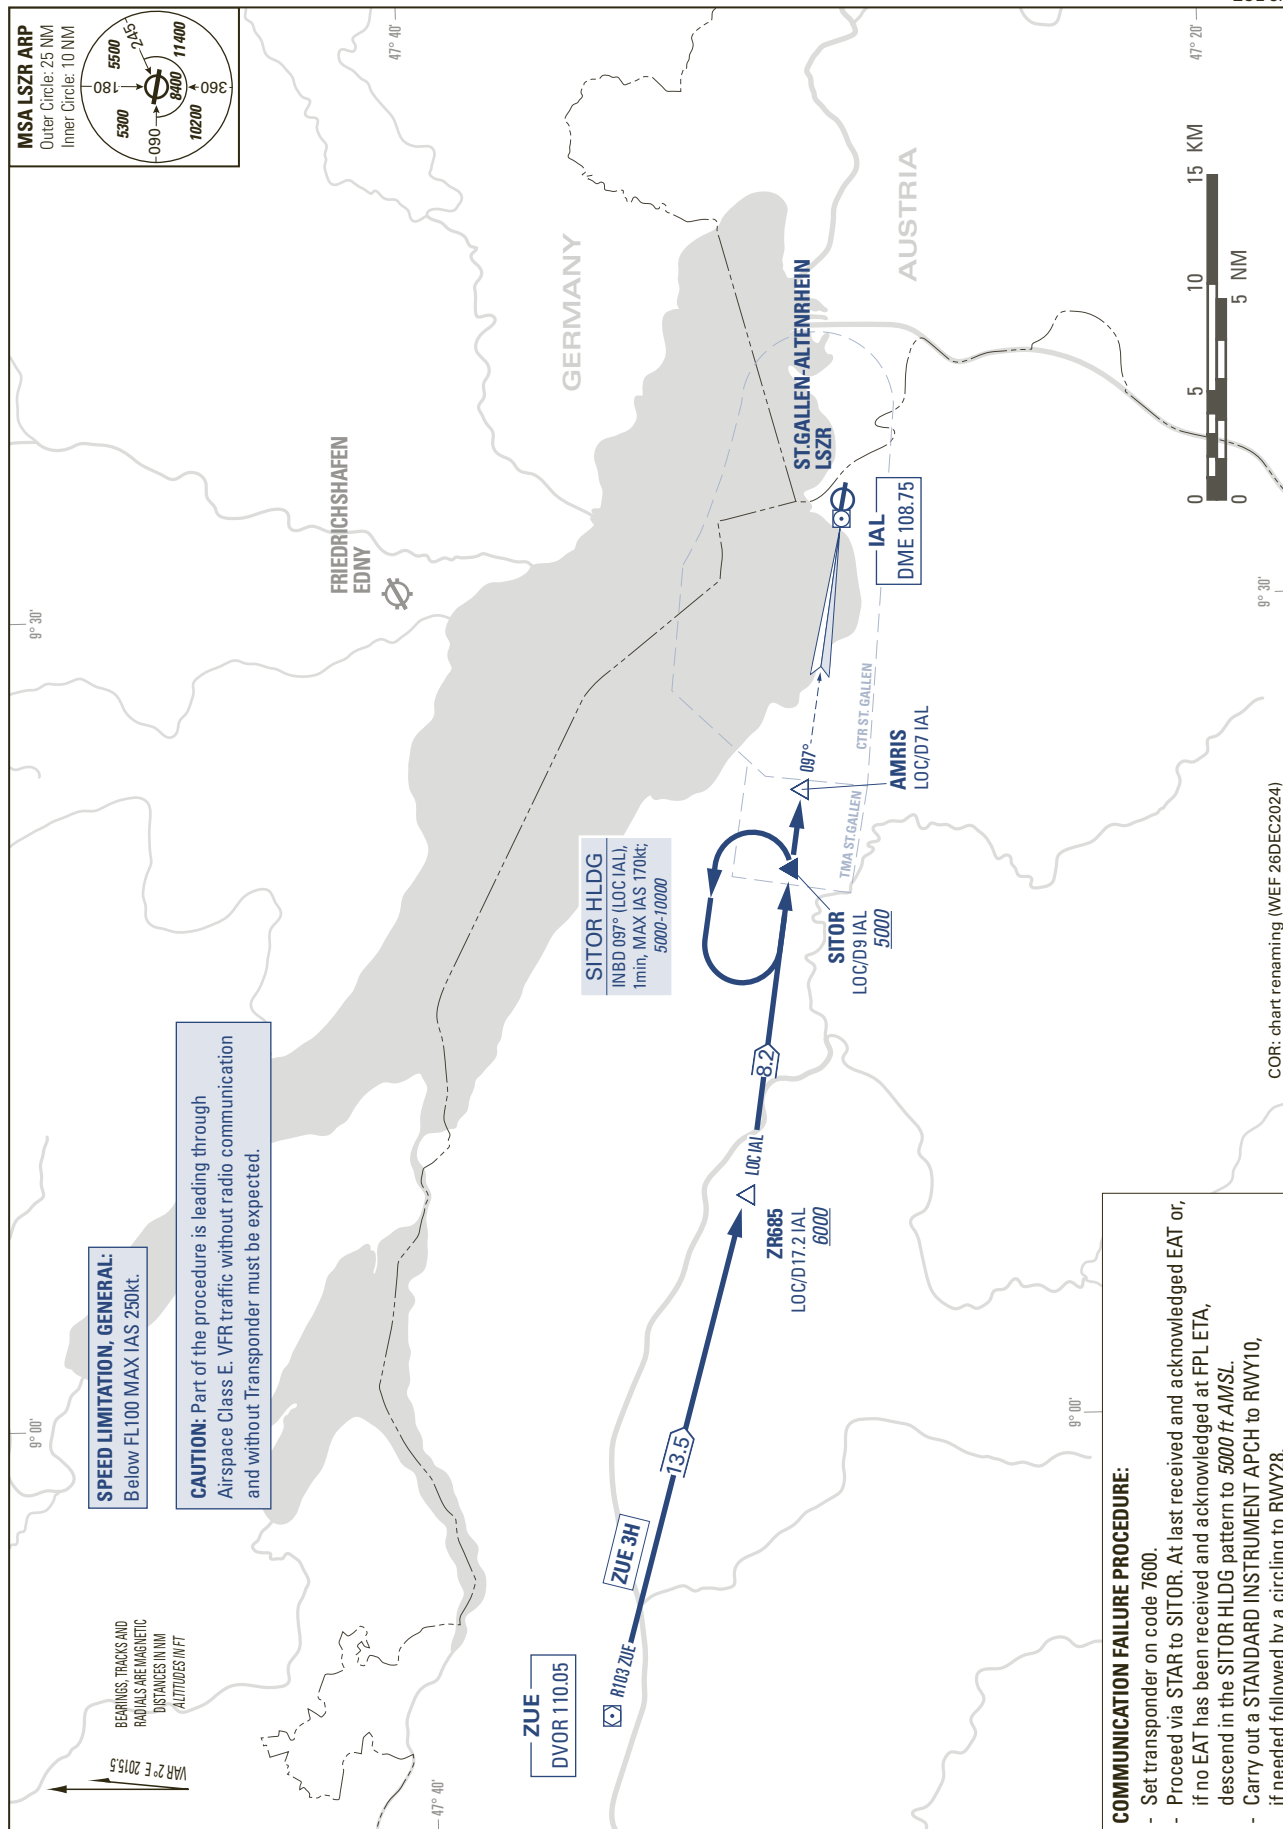

STANDARD ARRIVAL CHART -  
INSTRUMENT (STAR) - ICAO

TRANSITION LEVEL by ATC  
TRANSITION ALTITUDE 5000

ST. GALLEN-ALTENRHEIN (LSZR)  
SITOR

ZUE 3H

THIS PAGE INTENTIONALLY LEFT BLANK