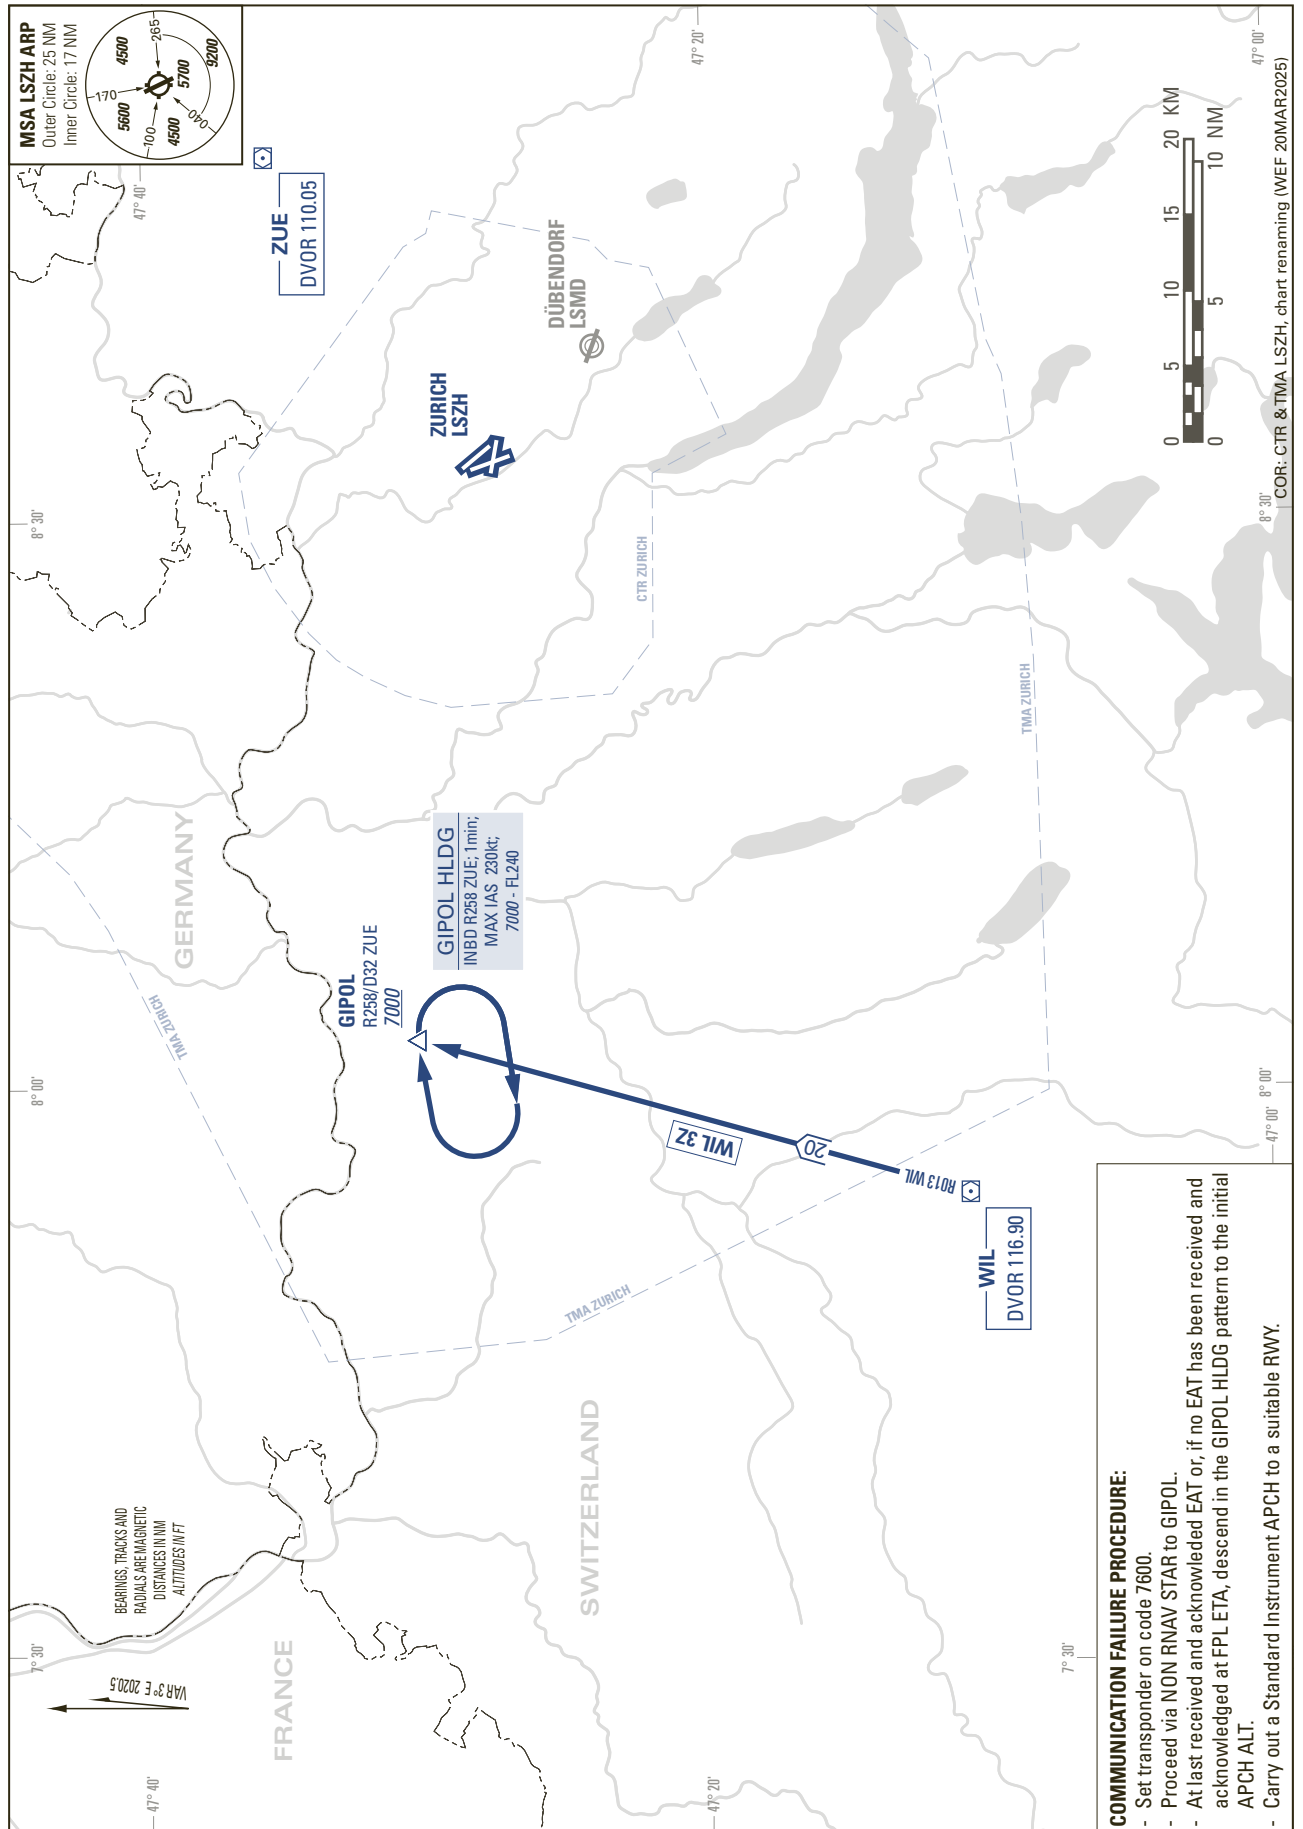

STANDARD ARRIVAL CHART -  
INSTRUMENT (STAR) - ICAO

TRANSITION LEVEL by ATC  
TRANSITION ALTITUDE 7000

ZURICH (LSZH)  
GIPOL

WIL 3Z

THIS PAGE INTENTIONALLY LEFT BLANK