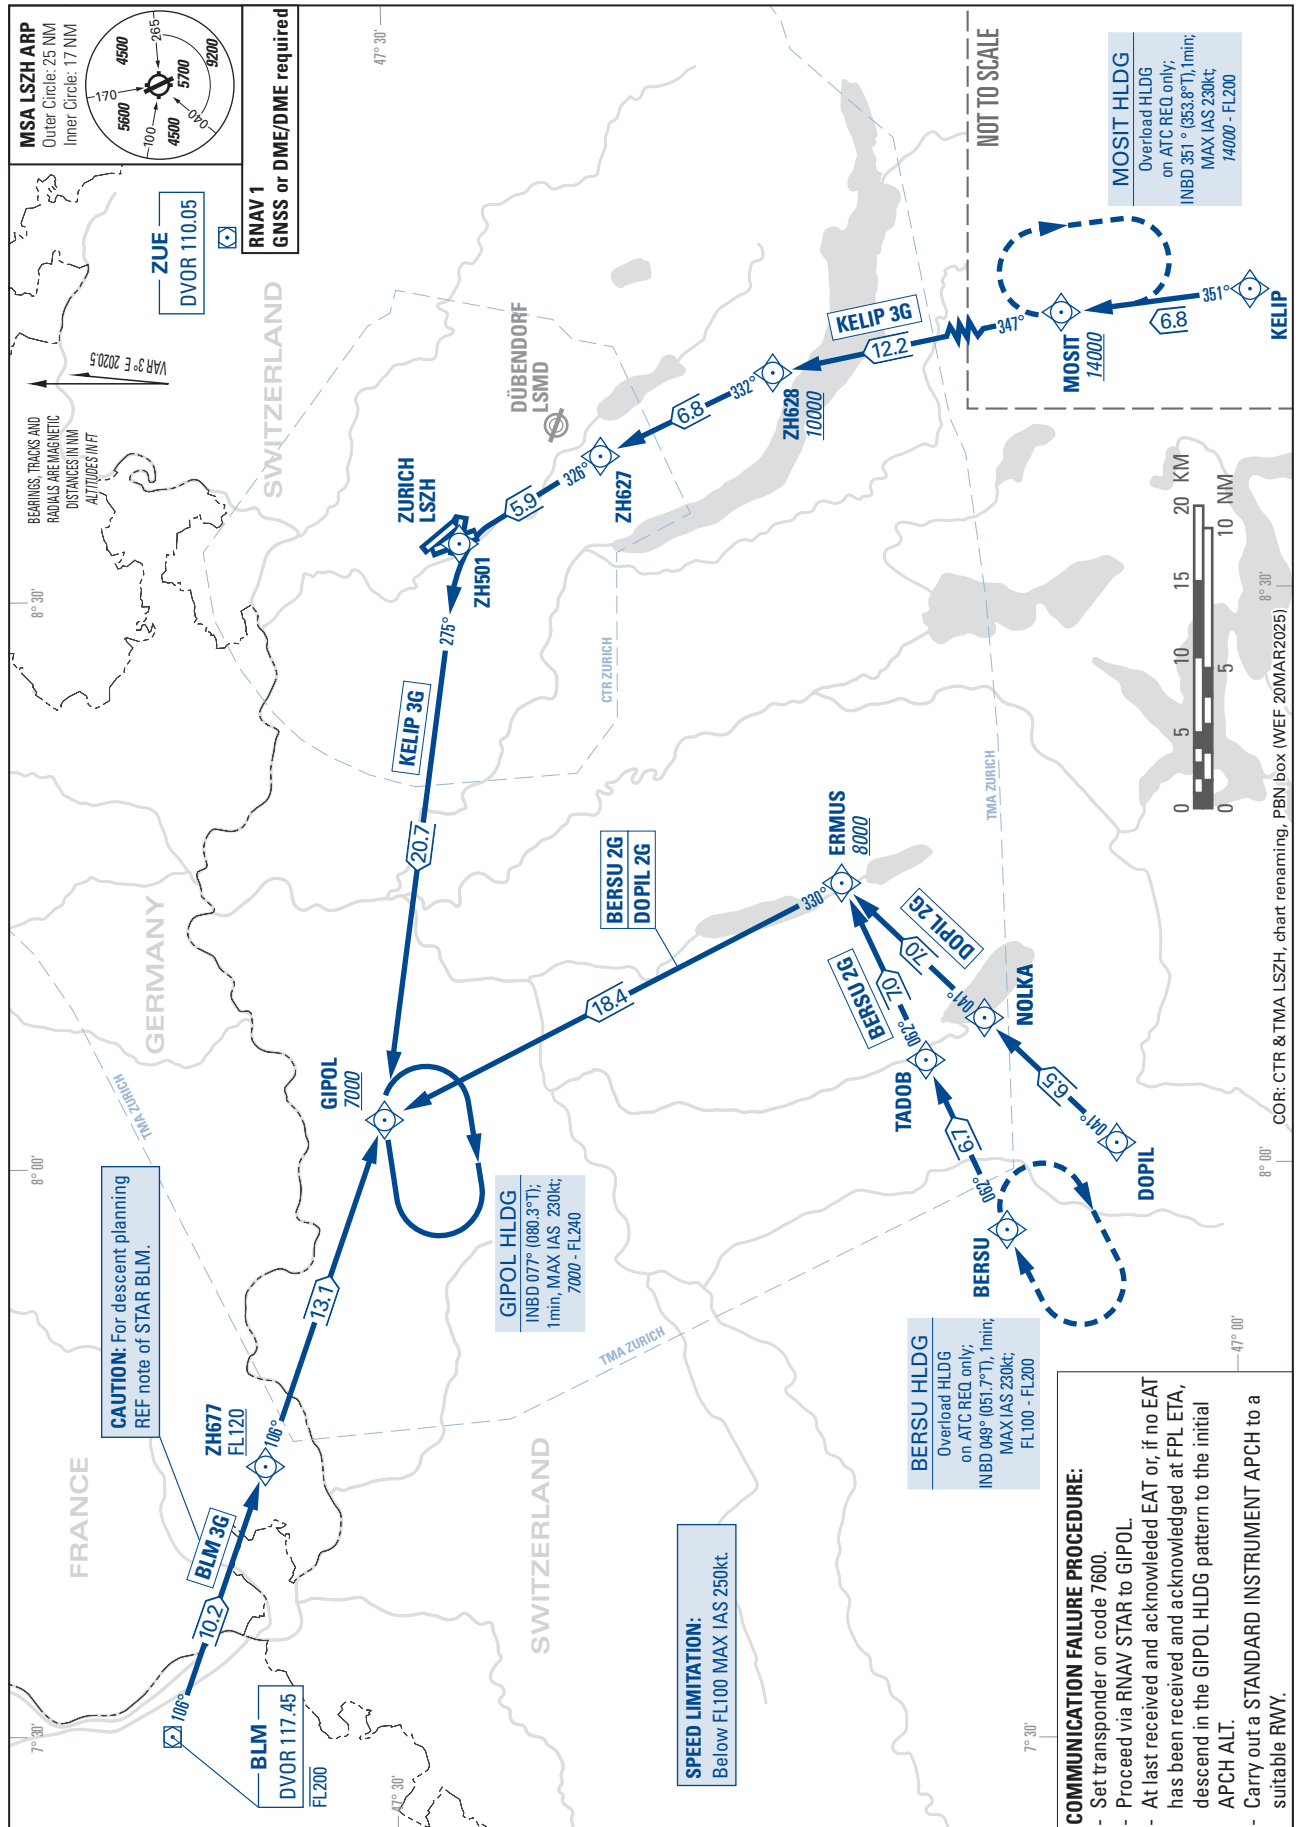

STANDARD ARRIVAL CHART -
INSTRUMENT (STAR) - ICAO

TRANSITION LEVEL by ATC
TRANSITION ALTITUDE 7000

ZURICH (LSZH)
RNAV GIPOL

BERSU 2G BLM 3G DOPIL 2G KELIP 3G

THIS PAGE INTENTIONALLY LEFT BLANK