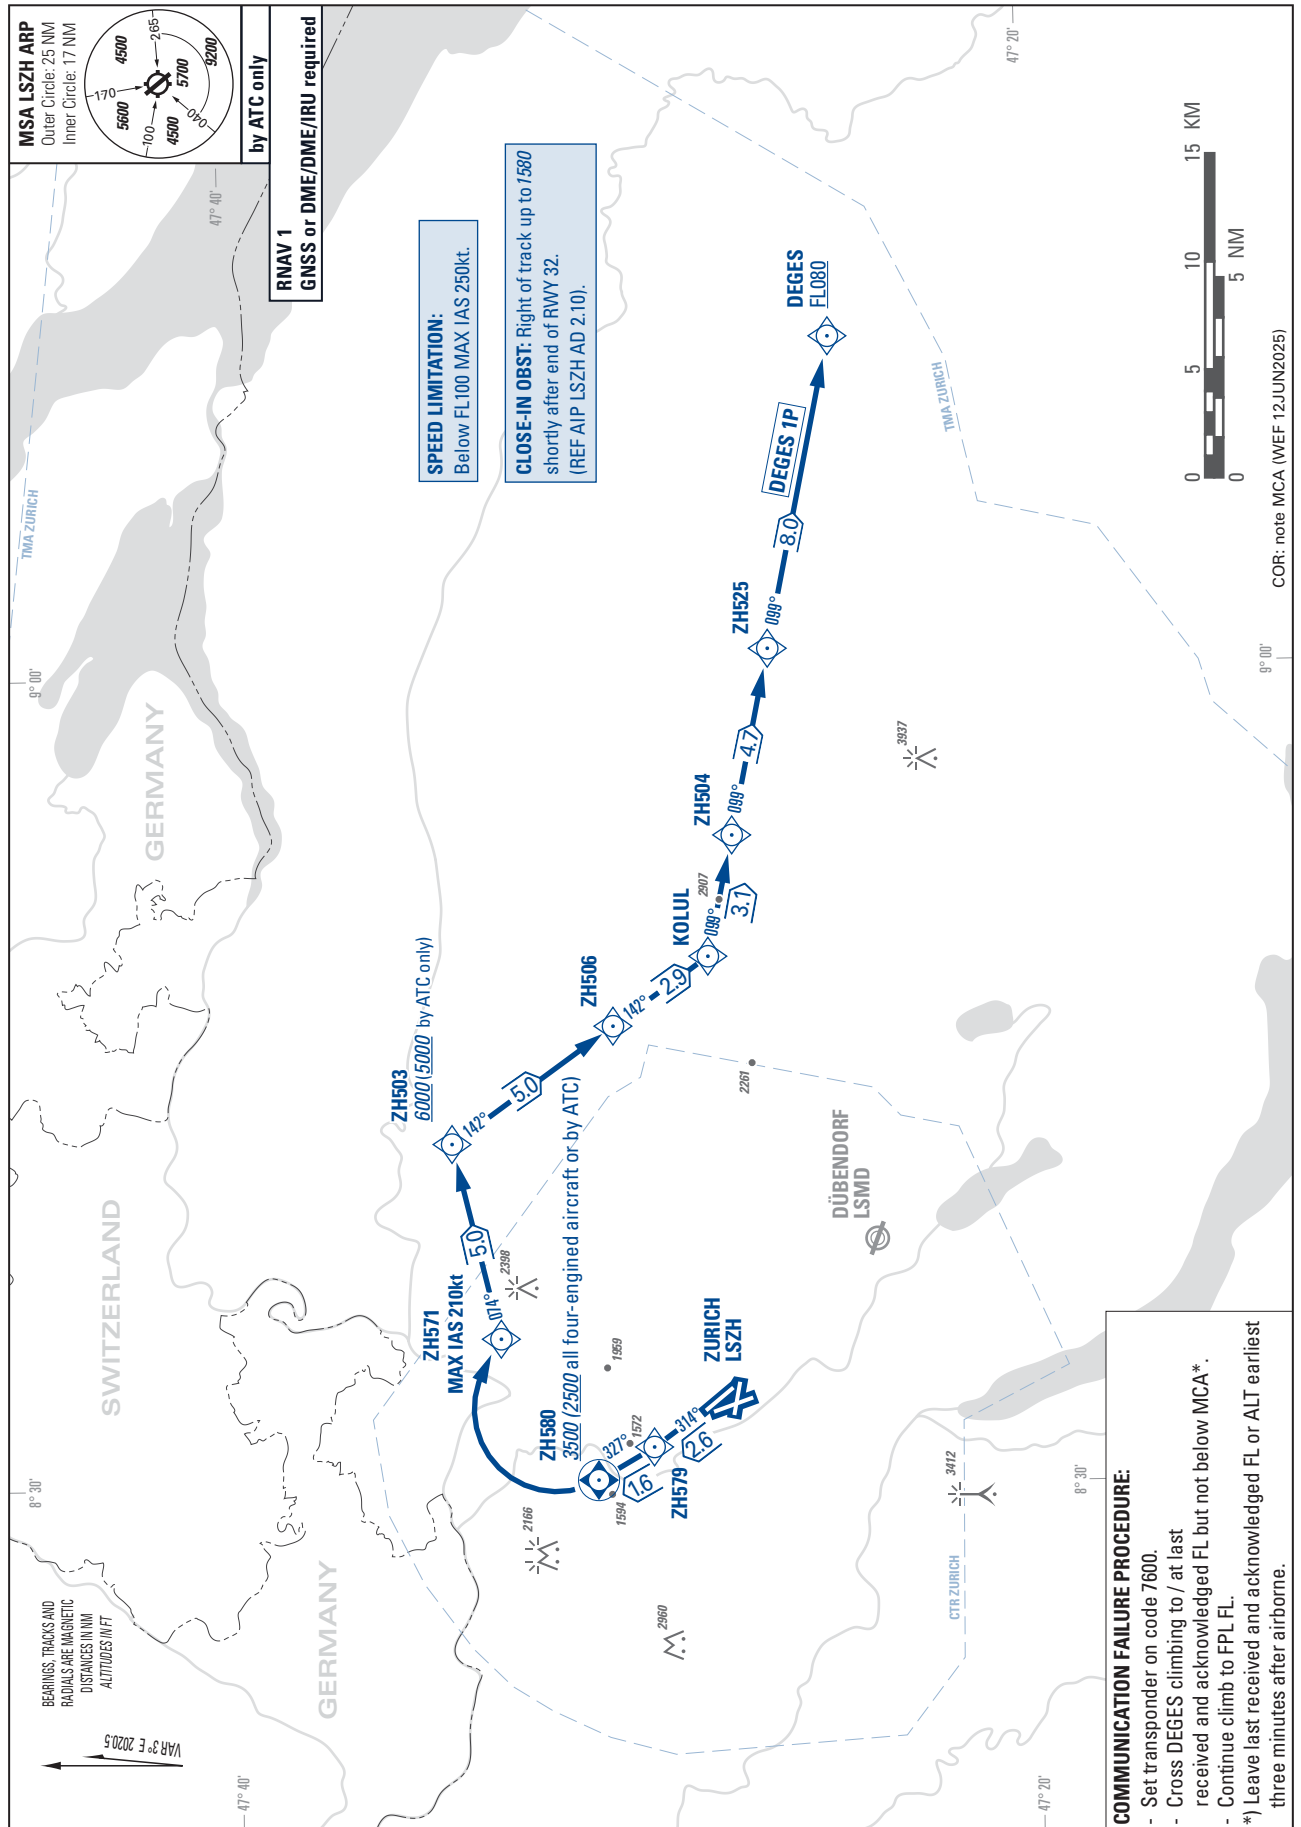

STANDARD DEPARTURE CHART -
INSTRUMENT (SID) - ICAO

TRANSITION LEVEL by ATC
TRANSITION ALTITUDE 7000

ZURICH (LSZH)
RNAV RWY 32

DEGES 1P

THIS PAGE INTENTIONALLY LEFT BLANK