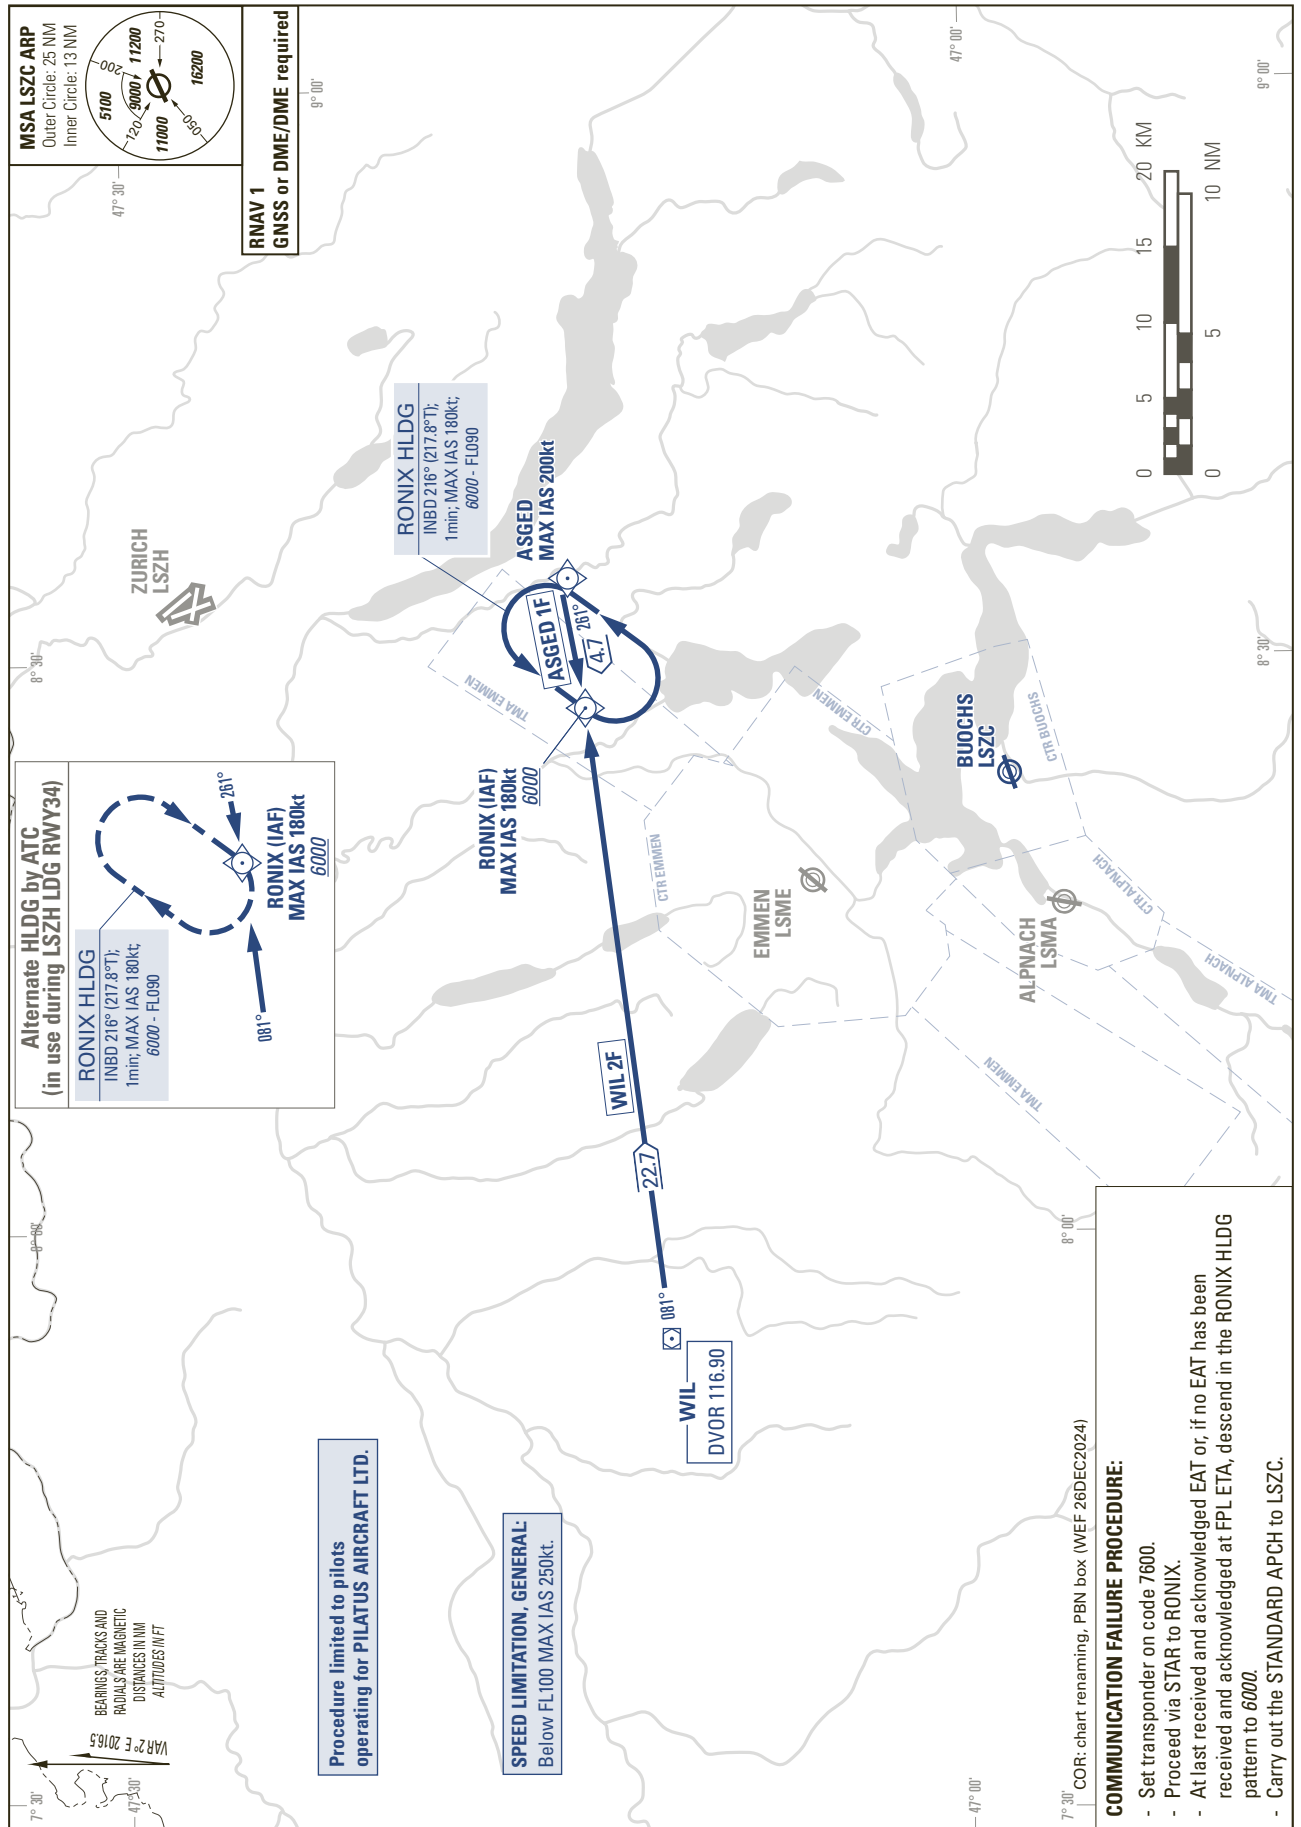

STANDARD ARRIVAL CHART -
INSTRUMENT (STAR) - ICAO

TRANSITION LEVEL by ATC
TRANSITION ALTITUDE 7000

BUOCHS (LSZC)
RNAV RONIX

ASGED 1F WIL 2F

THIS PAGE INTENTIONALLY LEFT BLANK