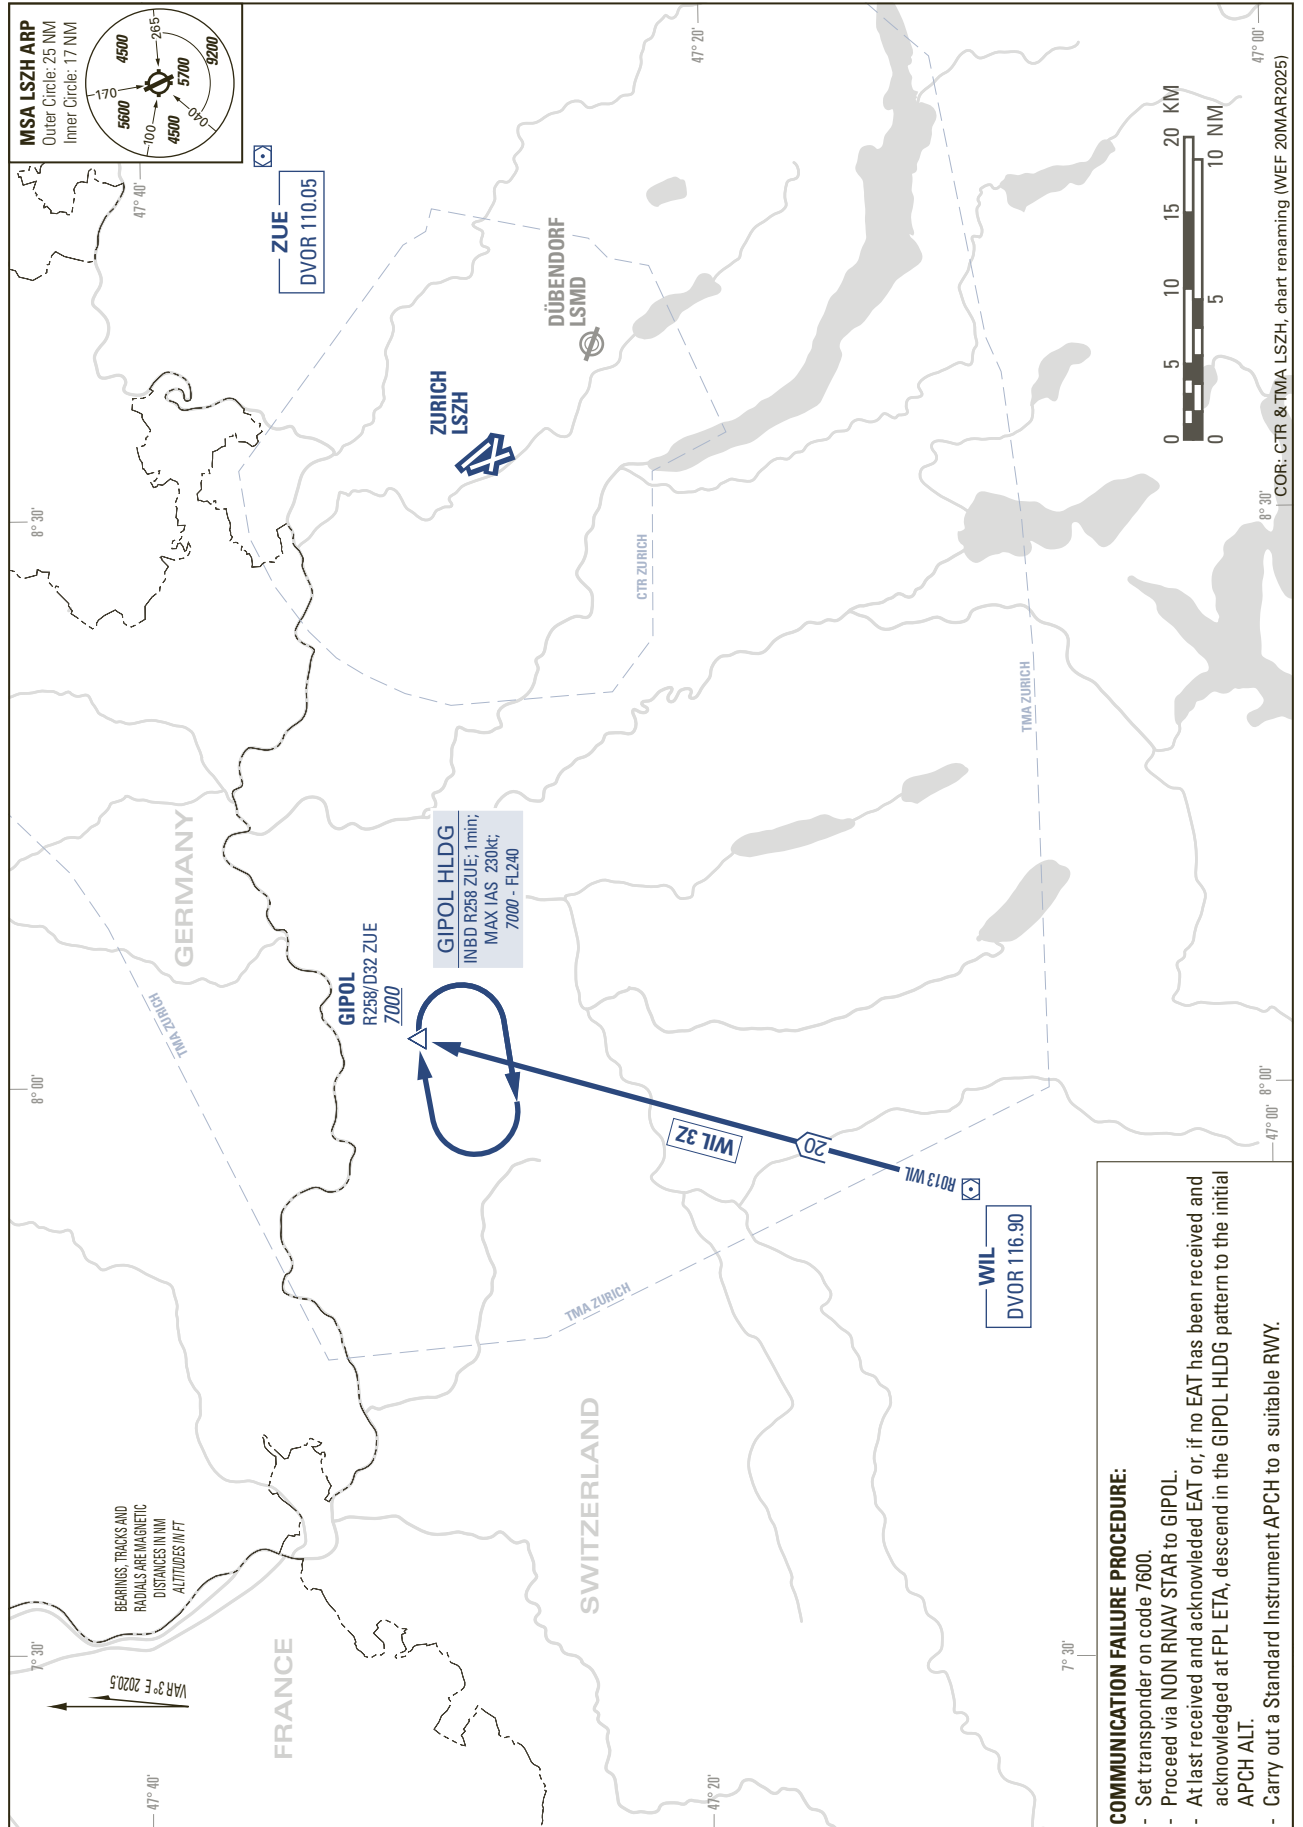

STANDARD ARRIVAL CHART -
INSTRUMENT (STAR) - ICAO

TRANSITION LEVEL by ATC
TRANSITION ALTITUDE 7000

ZURICH (LSZH)
GIPOL

WIL 3Z

THIS PAGE INTENTIONALLY LEFT BLANK