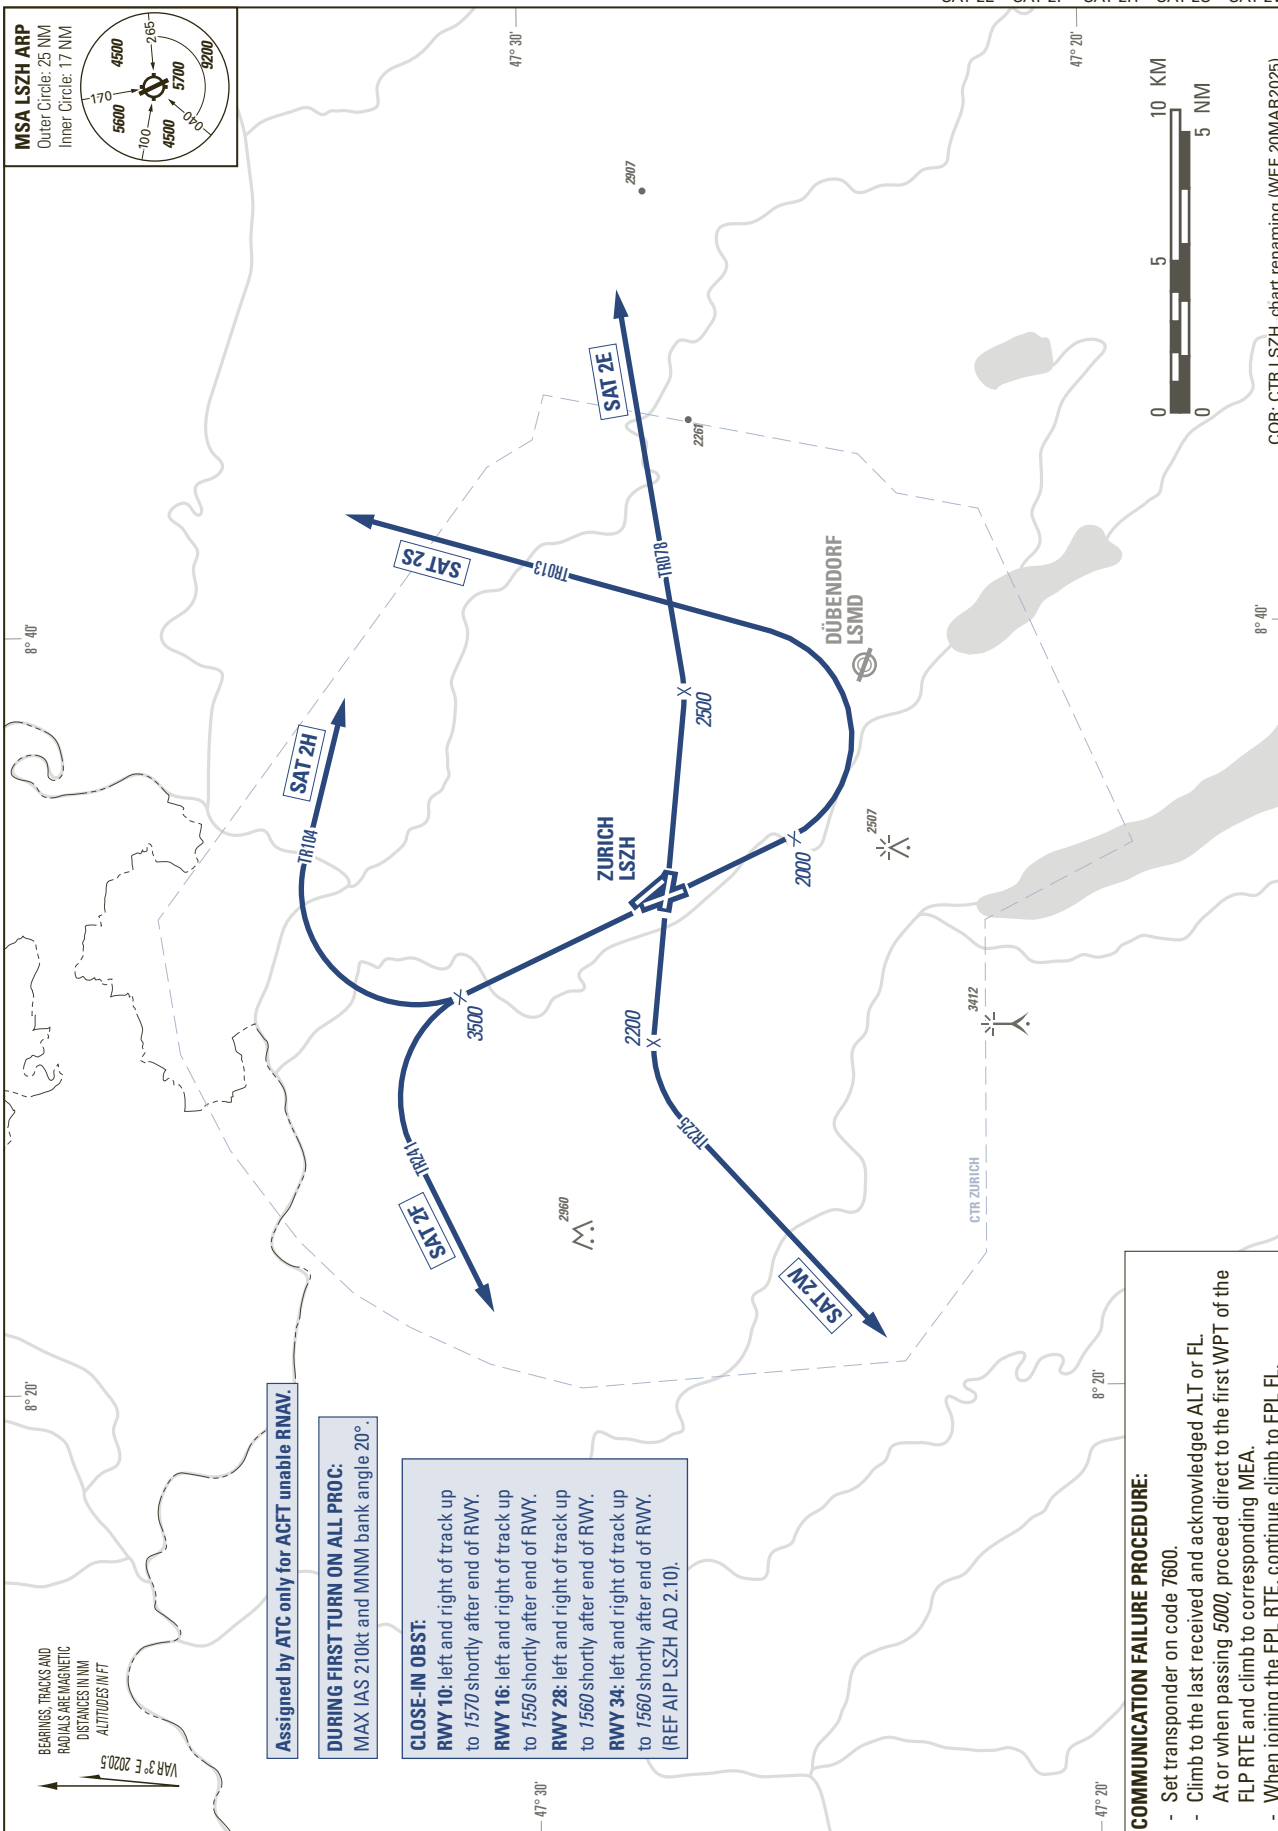

STANDARD DEPARTURE CHART -
INSTRUMENT (SID) - ICAO

TRANSITION LEVEL by ATC
TRANSITION ALTITUDE 7000

ZURICH (LSZH)
Straight Ahead and Turn
RWY 10/16/28/34
SAT 2E SAT 2F SAT 2H SAT 2S SAT 2W

THIS PAGE INTENTIONALLY LEFT BLANK