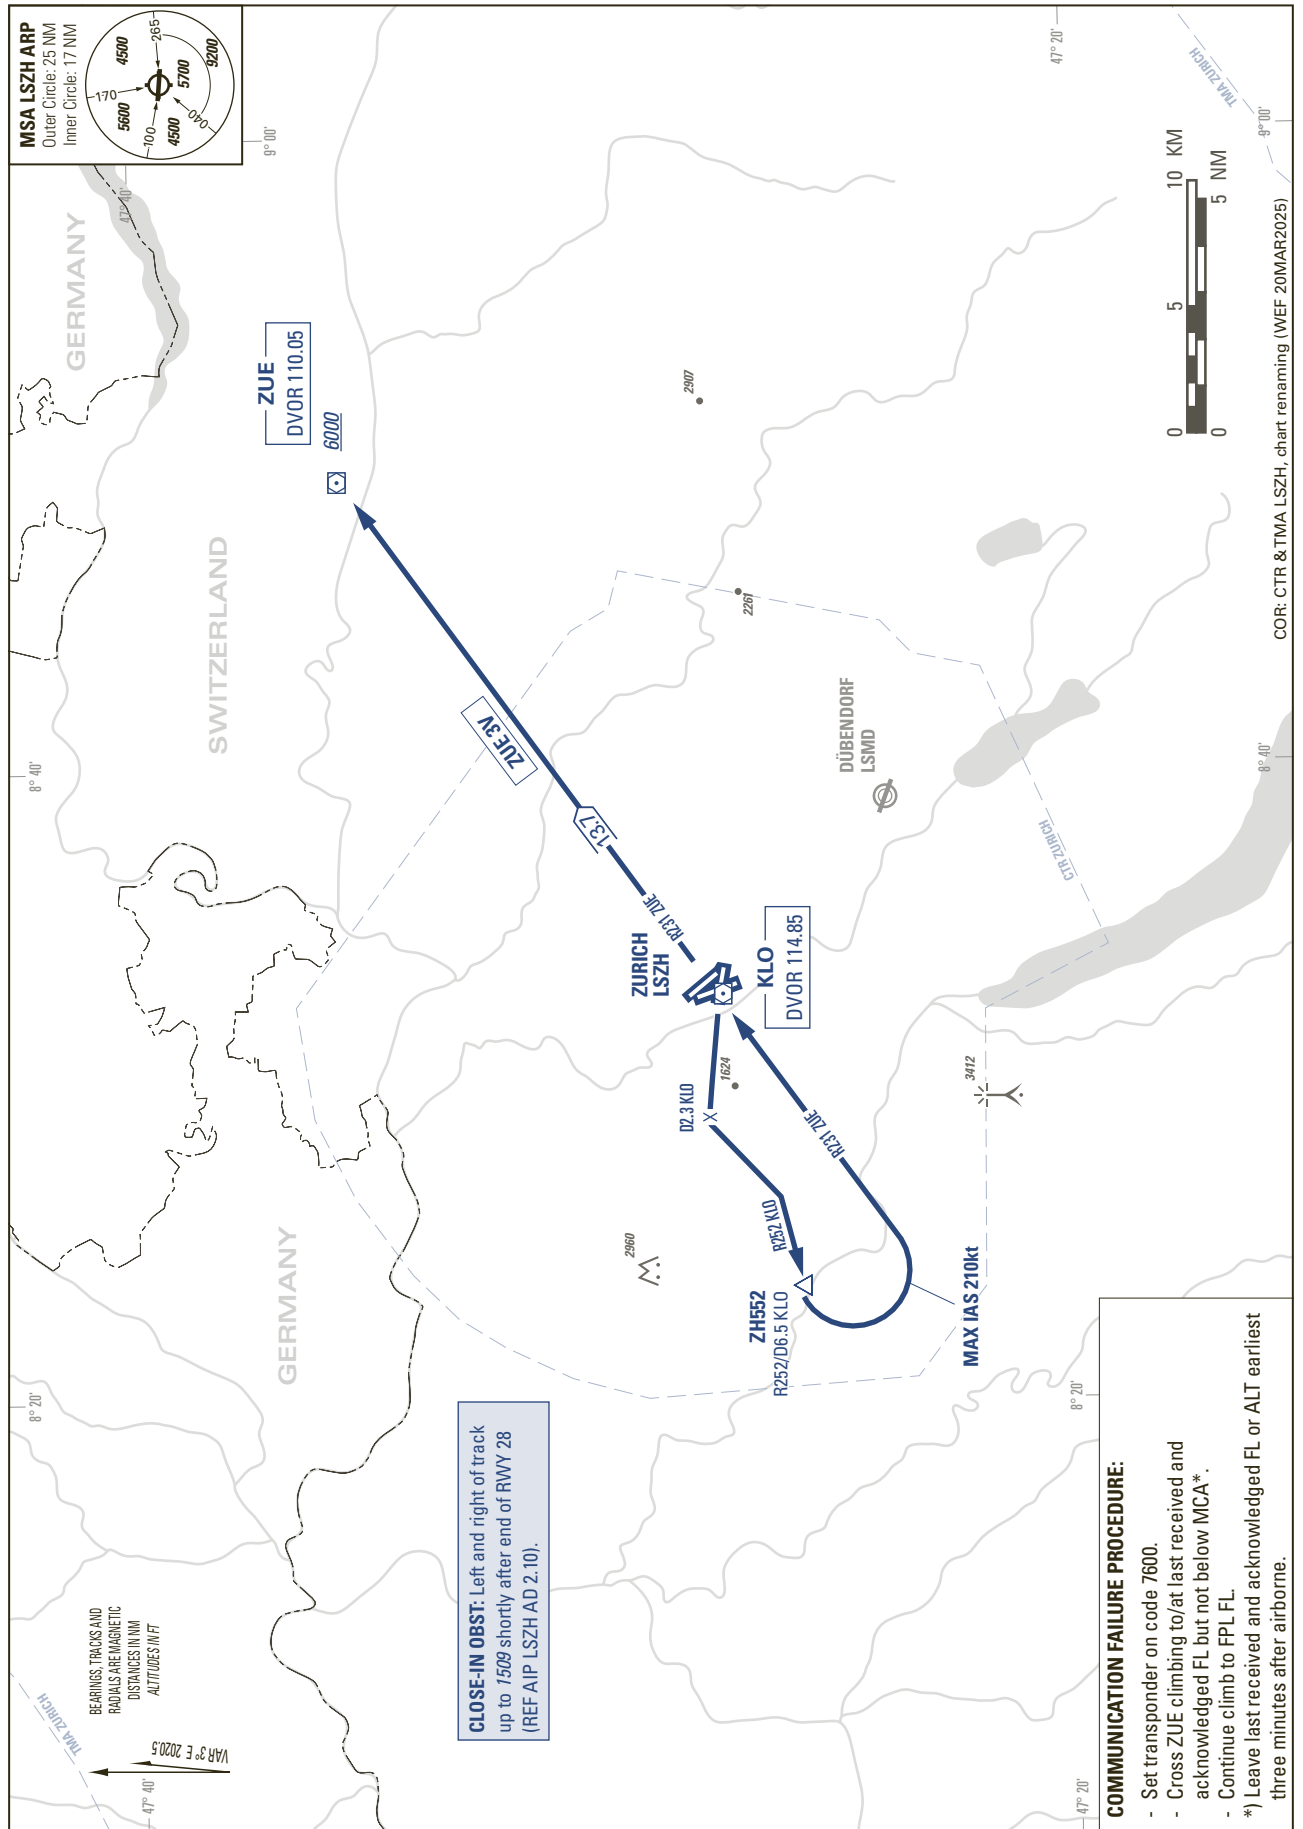

STANDARD DEPARTURE CHART -
INSTRUMENT (SID) - ICAO

TRANSITION LEVEL by ATC
TRANSITION ALTITUDE 7000

ZURICH (LSZH)
RWY 28

ZUE 3V

THIS PAGE INTENTIONALLY LEFT BLANK