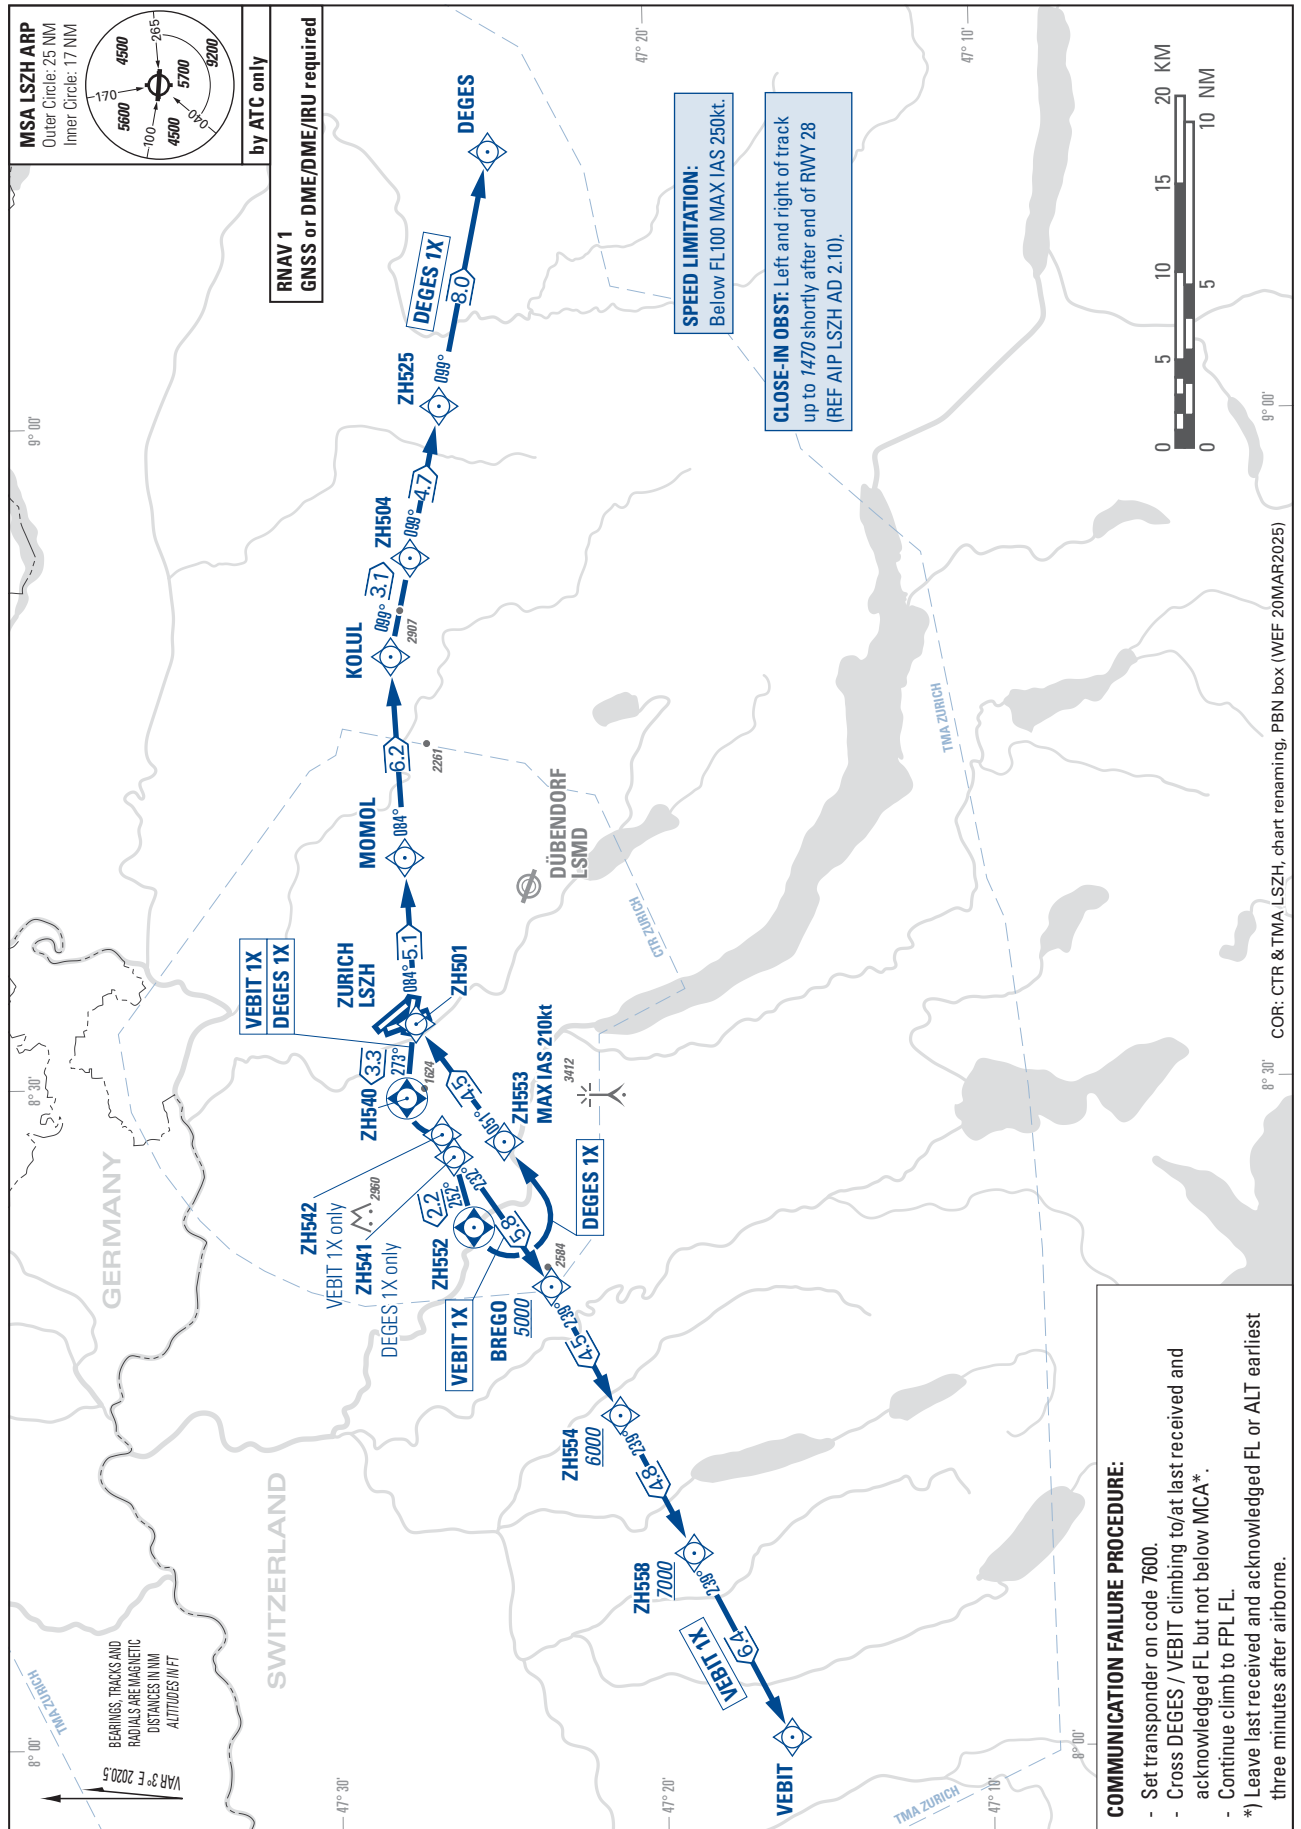

STANDARD DEPARTURE CHART -
INSTRUMENT (SID) - ICAO

TRANSITION LEVEL by ATC
TRANSITION ALTITUDE 7000

ZURICH (LSZH)
RNAV RWY 28

DEGES 1X VEBIT 1X

THIS PAGE INTENTIONALLY LEFT BLANK