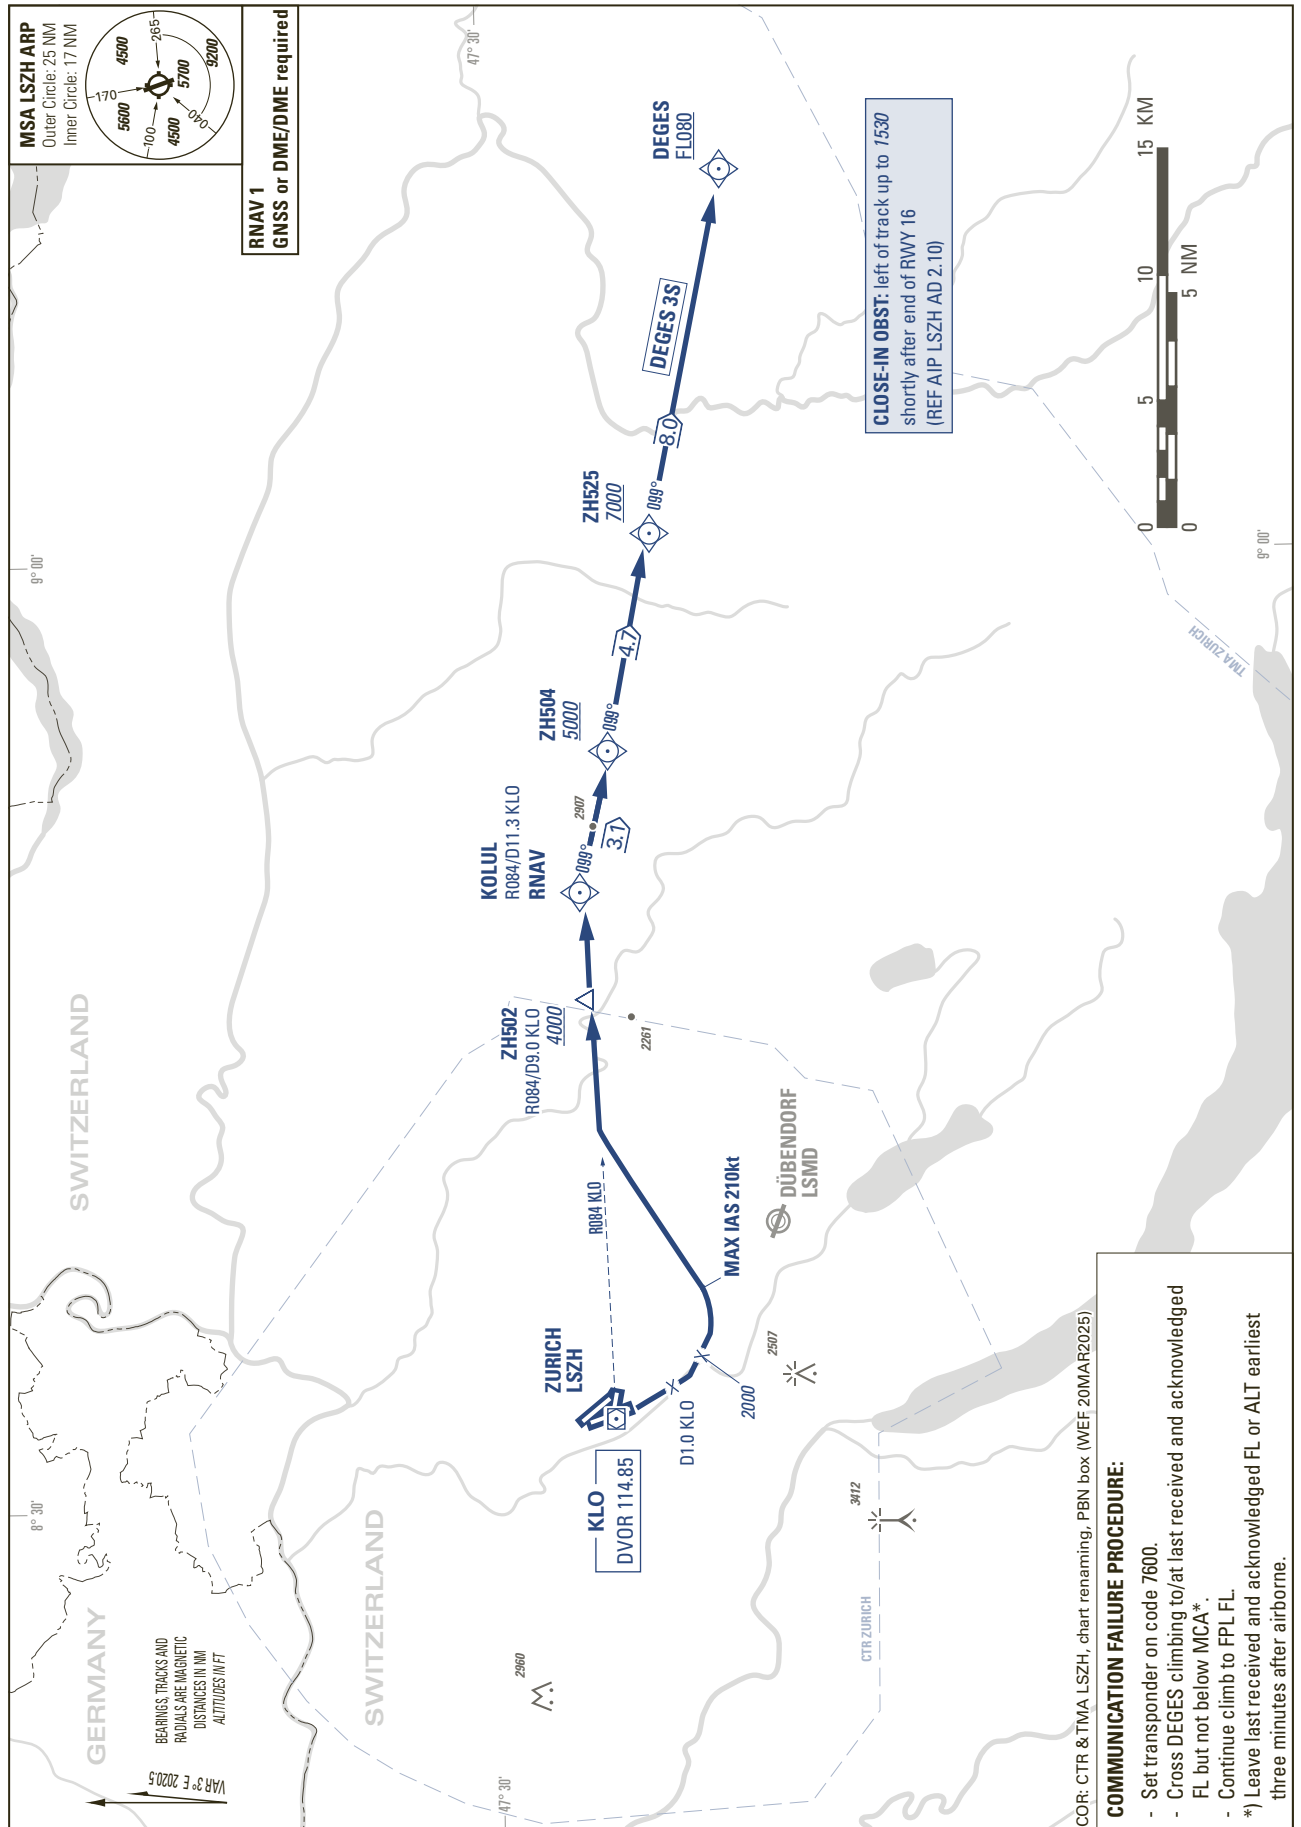

STANDARD DEPARTURE CHART -
INSTRUMENT (SID) - ICAO

TRANSITION LEVEL by ATC
TRANSITION ALTITUDE 7000

ZURICH (LSZH)
RNAV RWY 16

DEGES 3S

THIS PAGE INTENTIONALLY LEFT BLANK