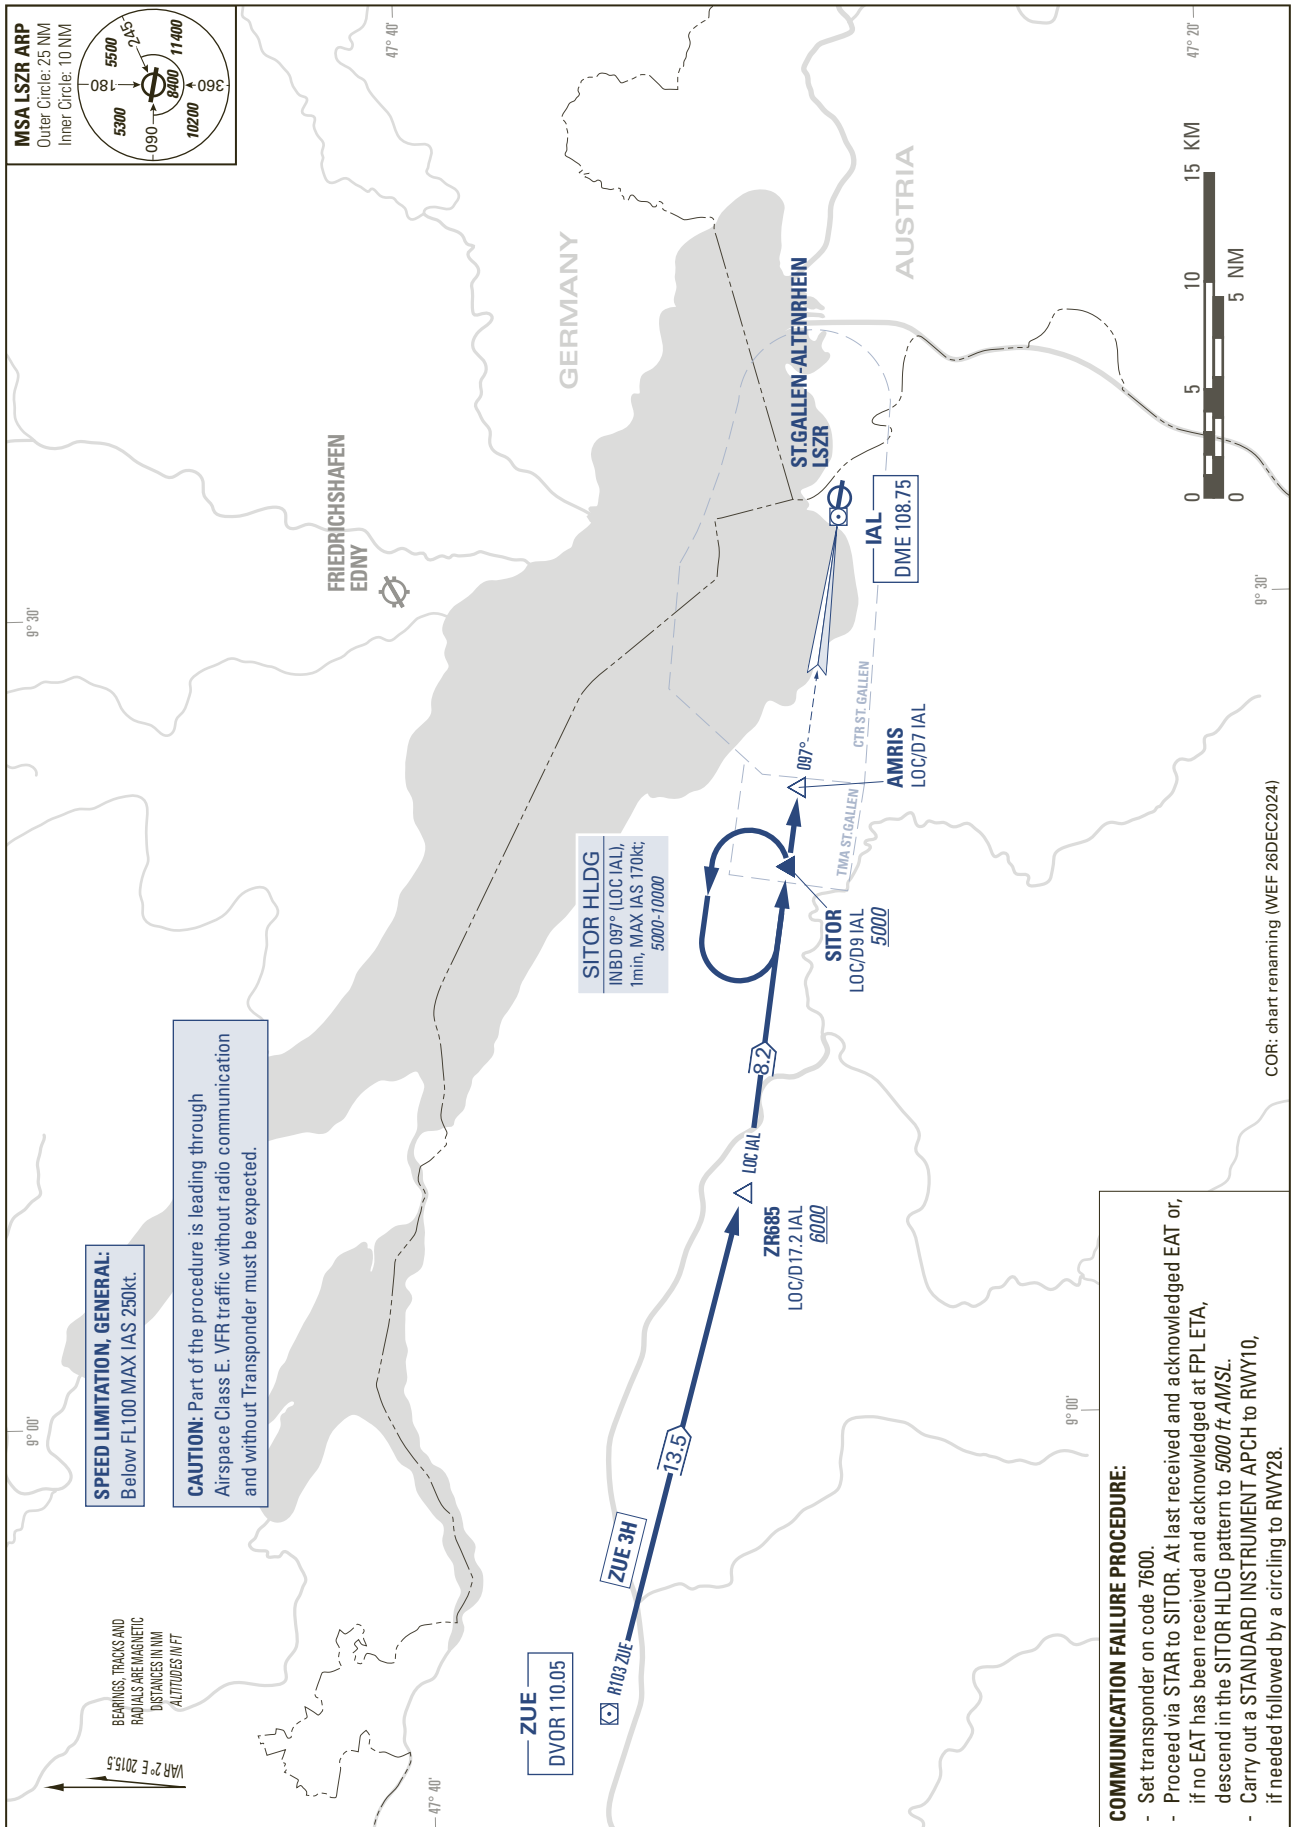

STANDARD ARRIVAL CHART -
INSTRUMENT (STAR) - ICAO

TRANSITION LEVEL by ATC
TRANSITION ALTITUDE 5000

ST. GALLEN-ALTENRHEIN (LSZR)
SITOR

ZUE 3H

THIS PAGE INTENTIONALLY LEFT BLANK