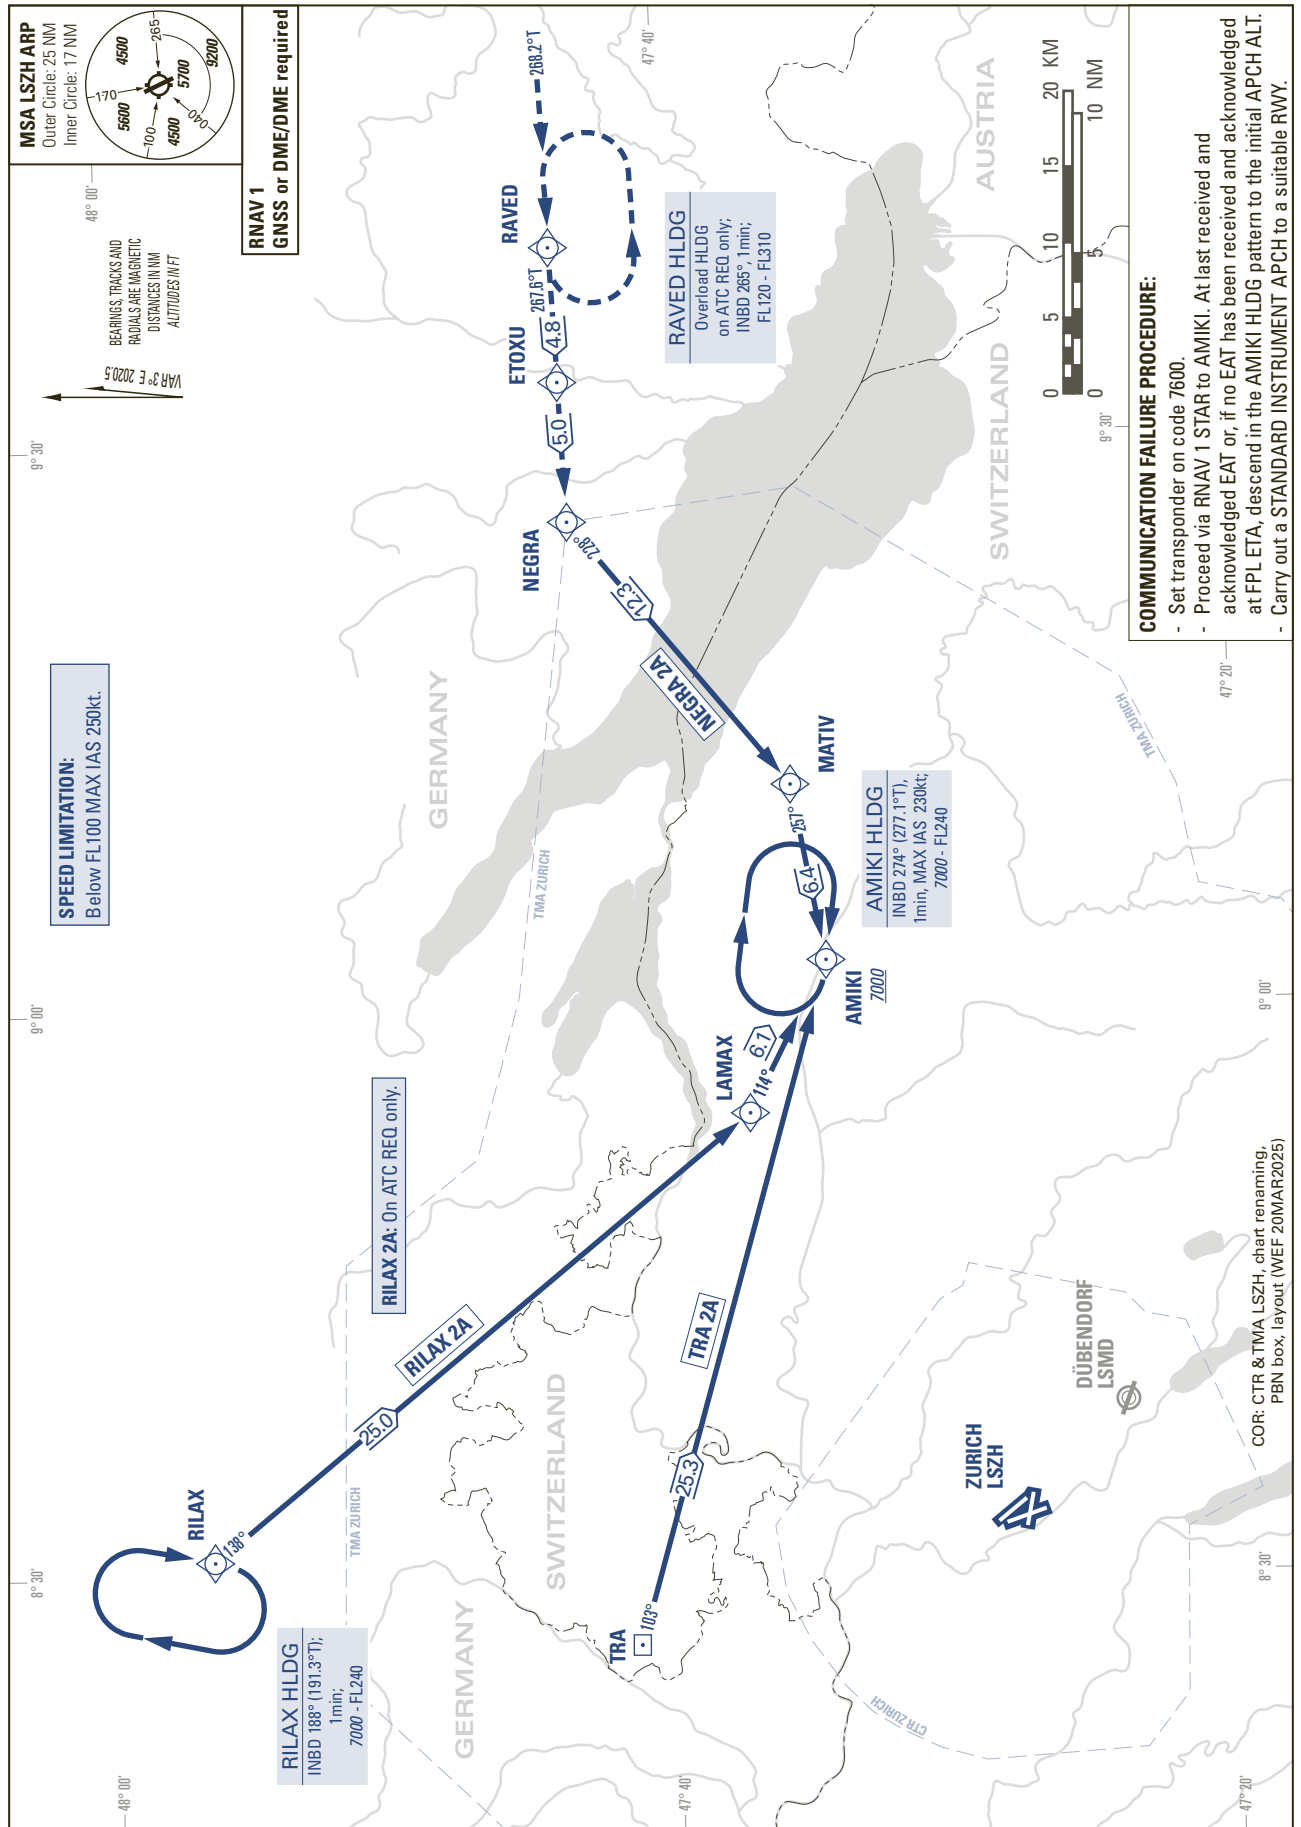

STANDARD ARRIVAL CHART -
INSTRUMENT (STAR) - ICAO

TRANSITION LEVEL by ATC
TRANSITION ALTITUDE 7000

ZURICH (LSZH)
RNAV AMIKI

NEGRA 2A RILAX 2A TRA 2A

THIS PAGE INTENTIONALLY LEFT BLANK