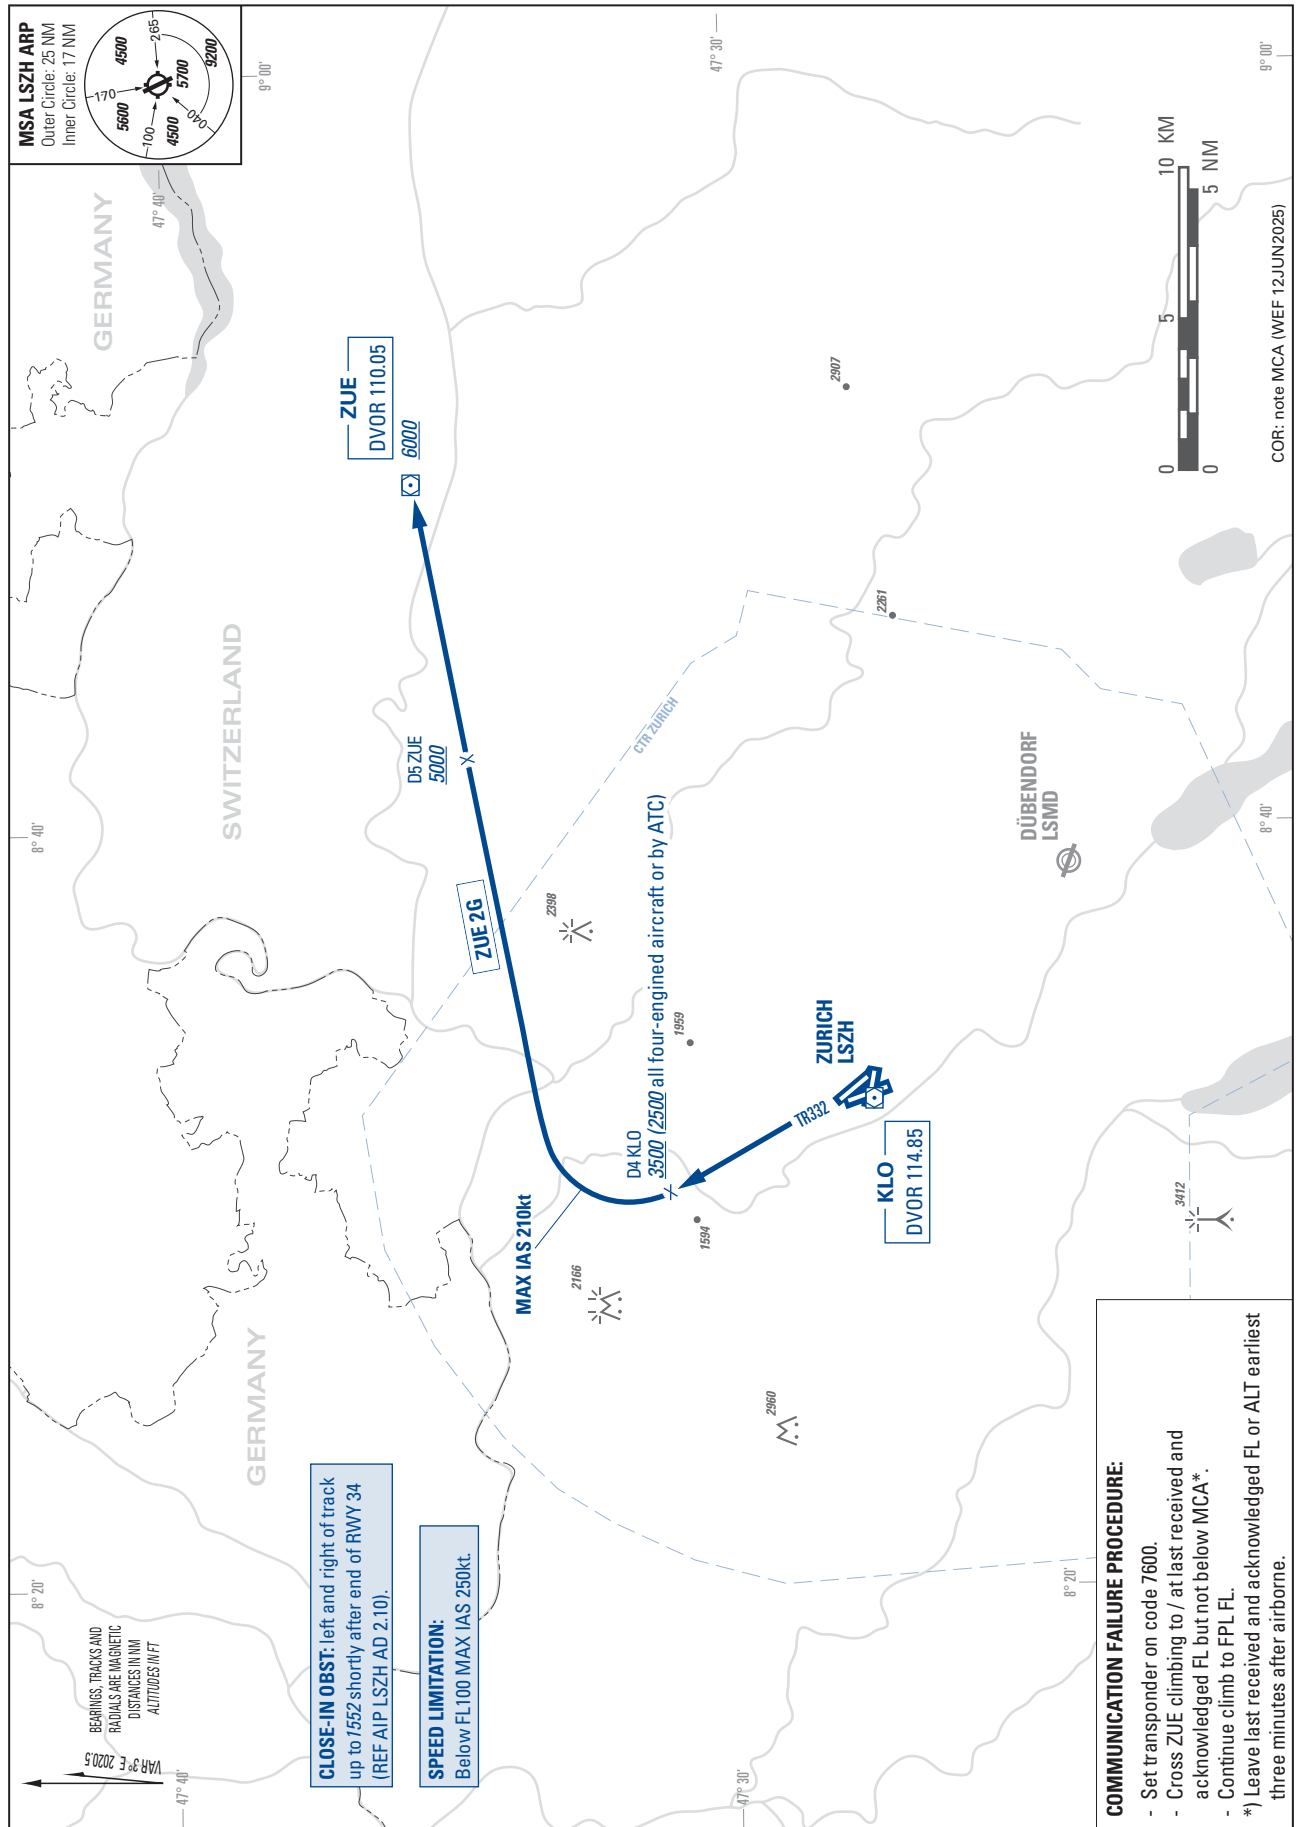

STANDARD DEPARTURE CHART -
INSTRUMENT (SID) - ICAO

TRANSITION LEVEL by ATC
TRANSITION ALTITUDE 7000

ZURICH (LSZH)
RWY 34

ZUE 2G

THIS PAGE INTENTIONALLY LEFT BLANK