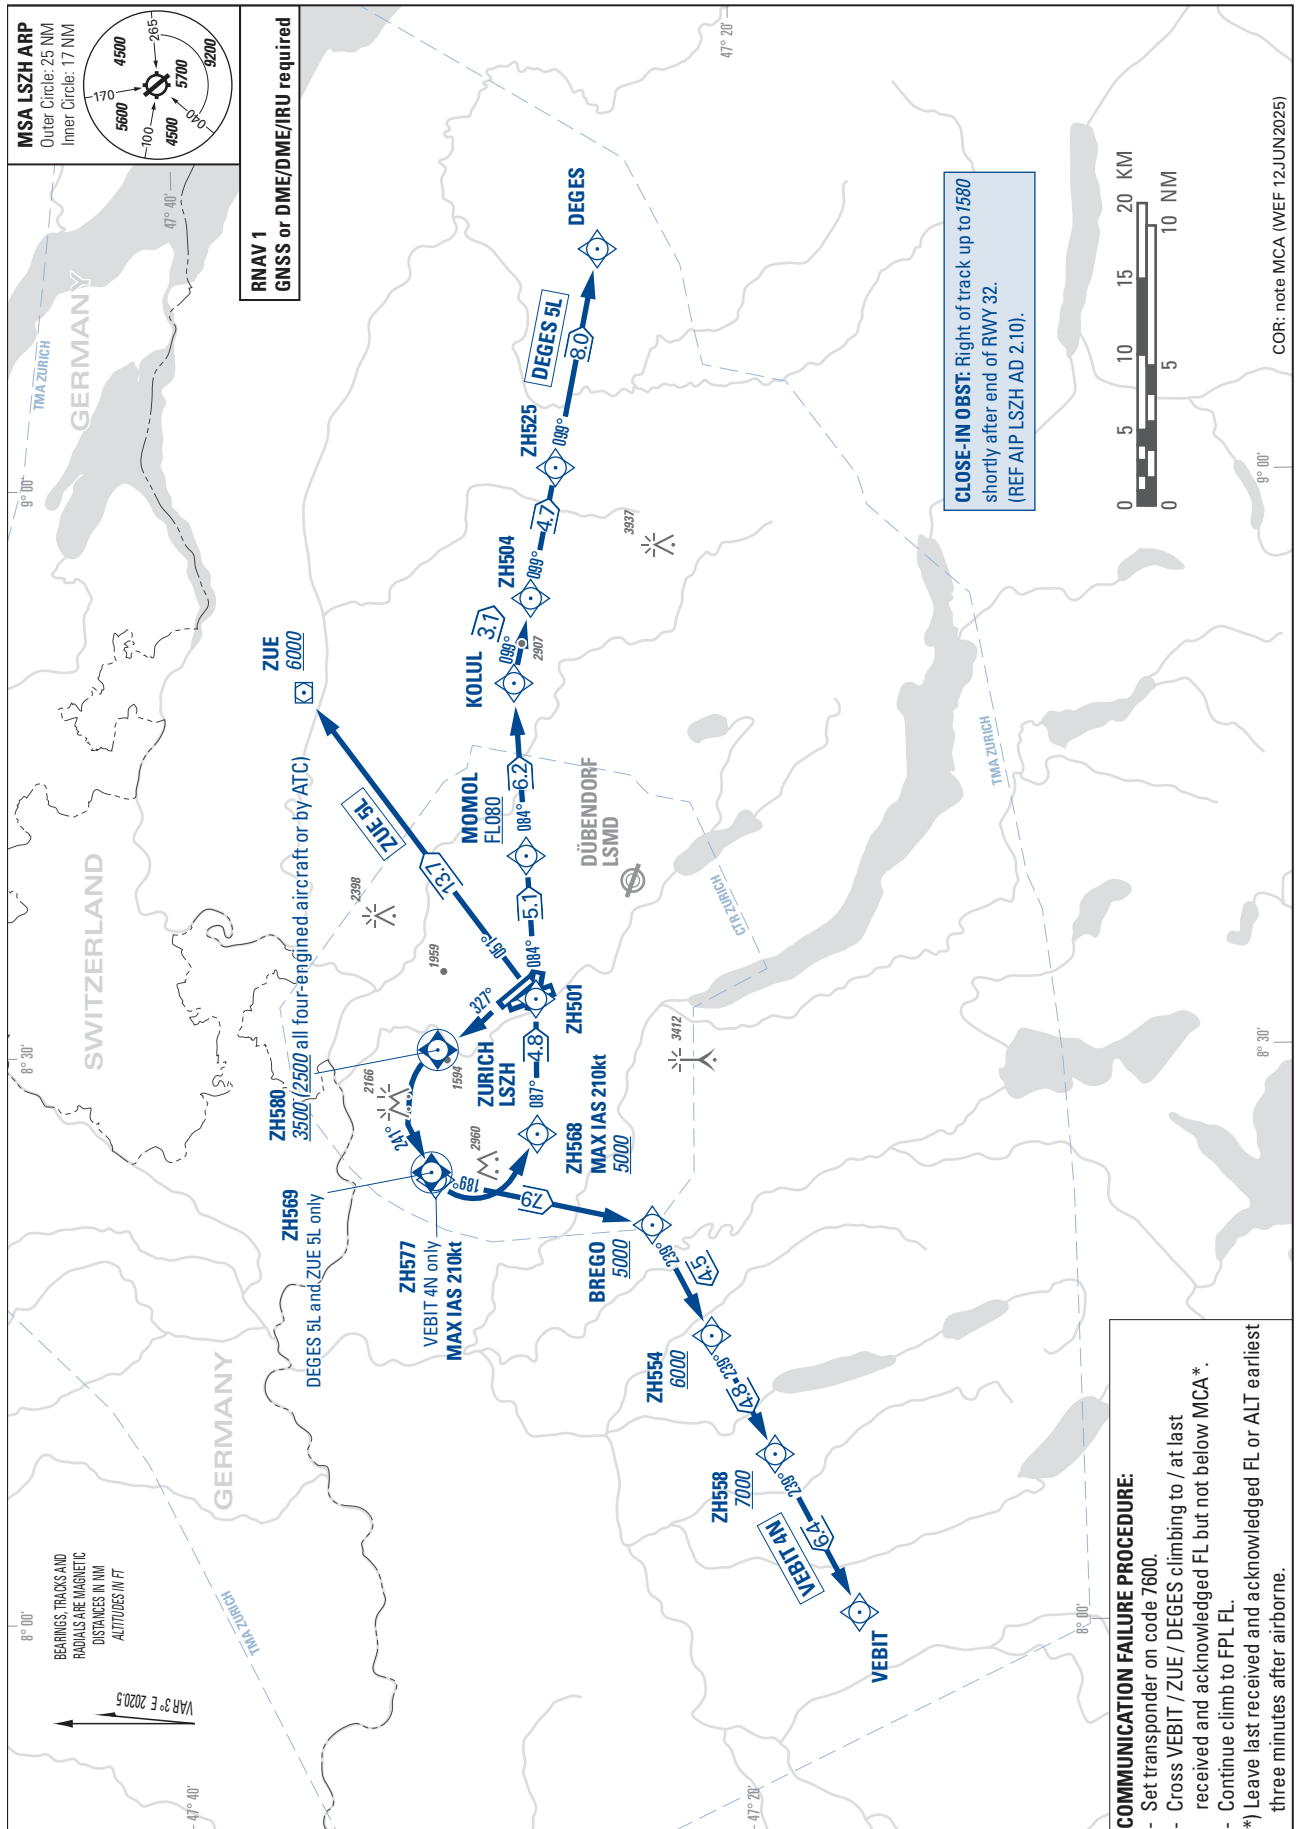

STANDARD DEPARTURE CHART -
INSTRUMENT (SID) - ICAO

TRANSITION LEVEL by ATC
TRANSITION ALTITUDE 7000

ZURICH (LSZH)
RNAV RWY 32

DEGES 5L VEBIT 4N ZUE 5L

THIS PAGE INTENTIONALLY LEFT BLANK