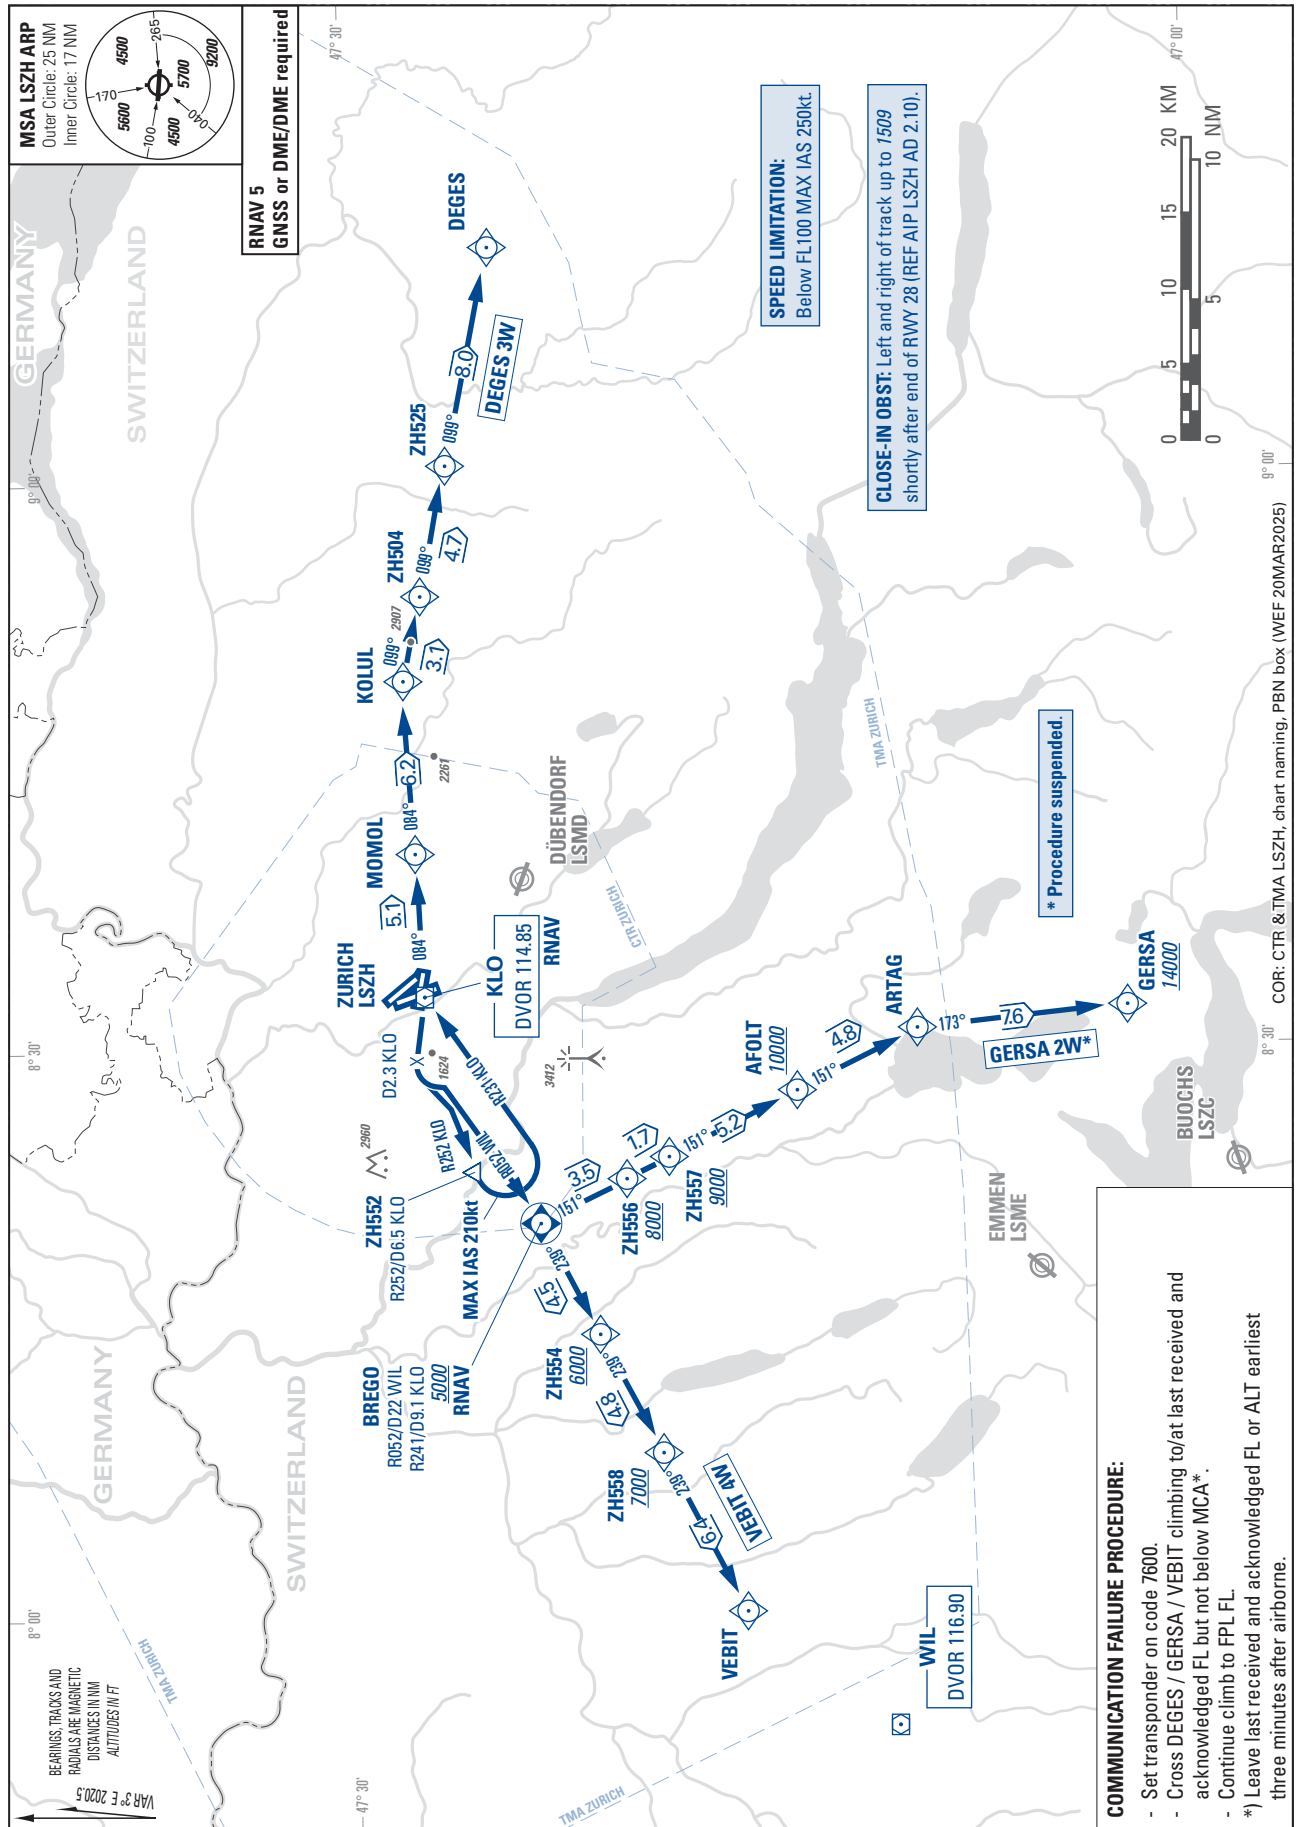

STANDARD DEPARTURE CHART -
INSTRUMENT (SID) - ICAO

TRANSITION LEVEL by ATC
TRANSITION ALTITUDE 7000

ZURICH (LSZH)
RNAV RWY 28

DEGES 3W GERSA 2W VEBIT 4W

THIS PAGE INTENTIONALLY LEFT BLANK