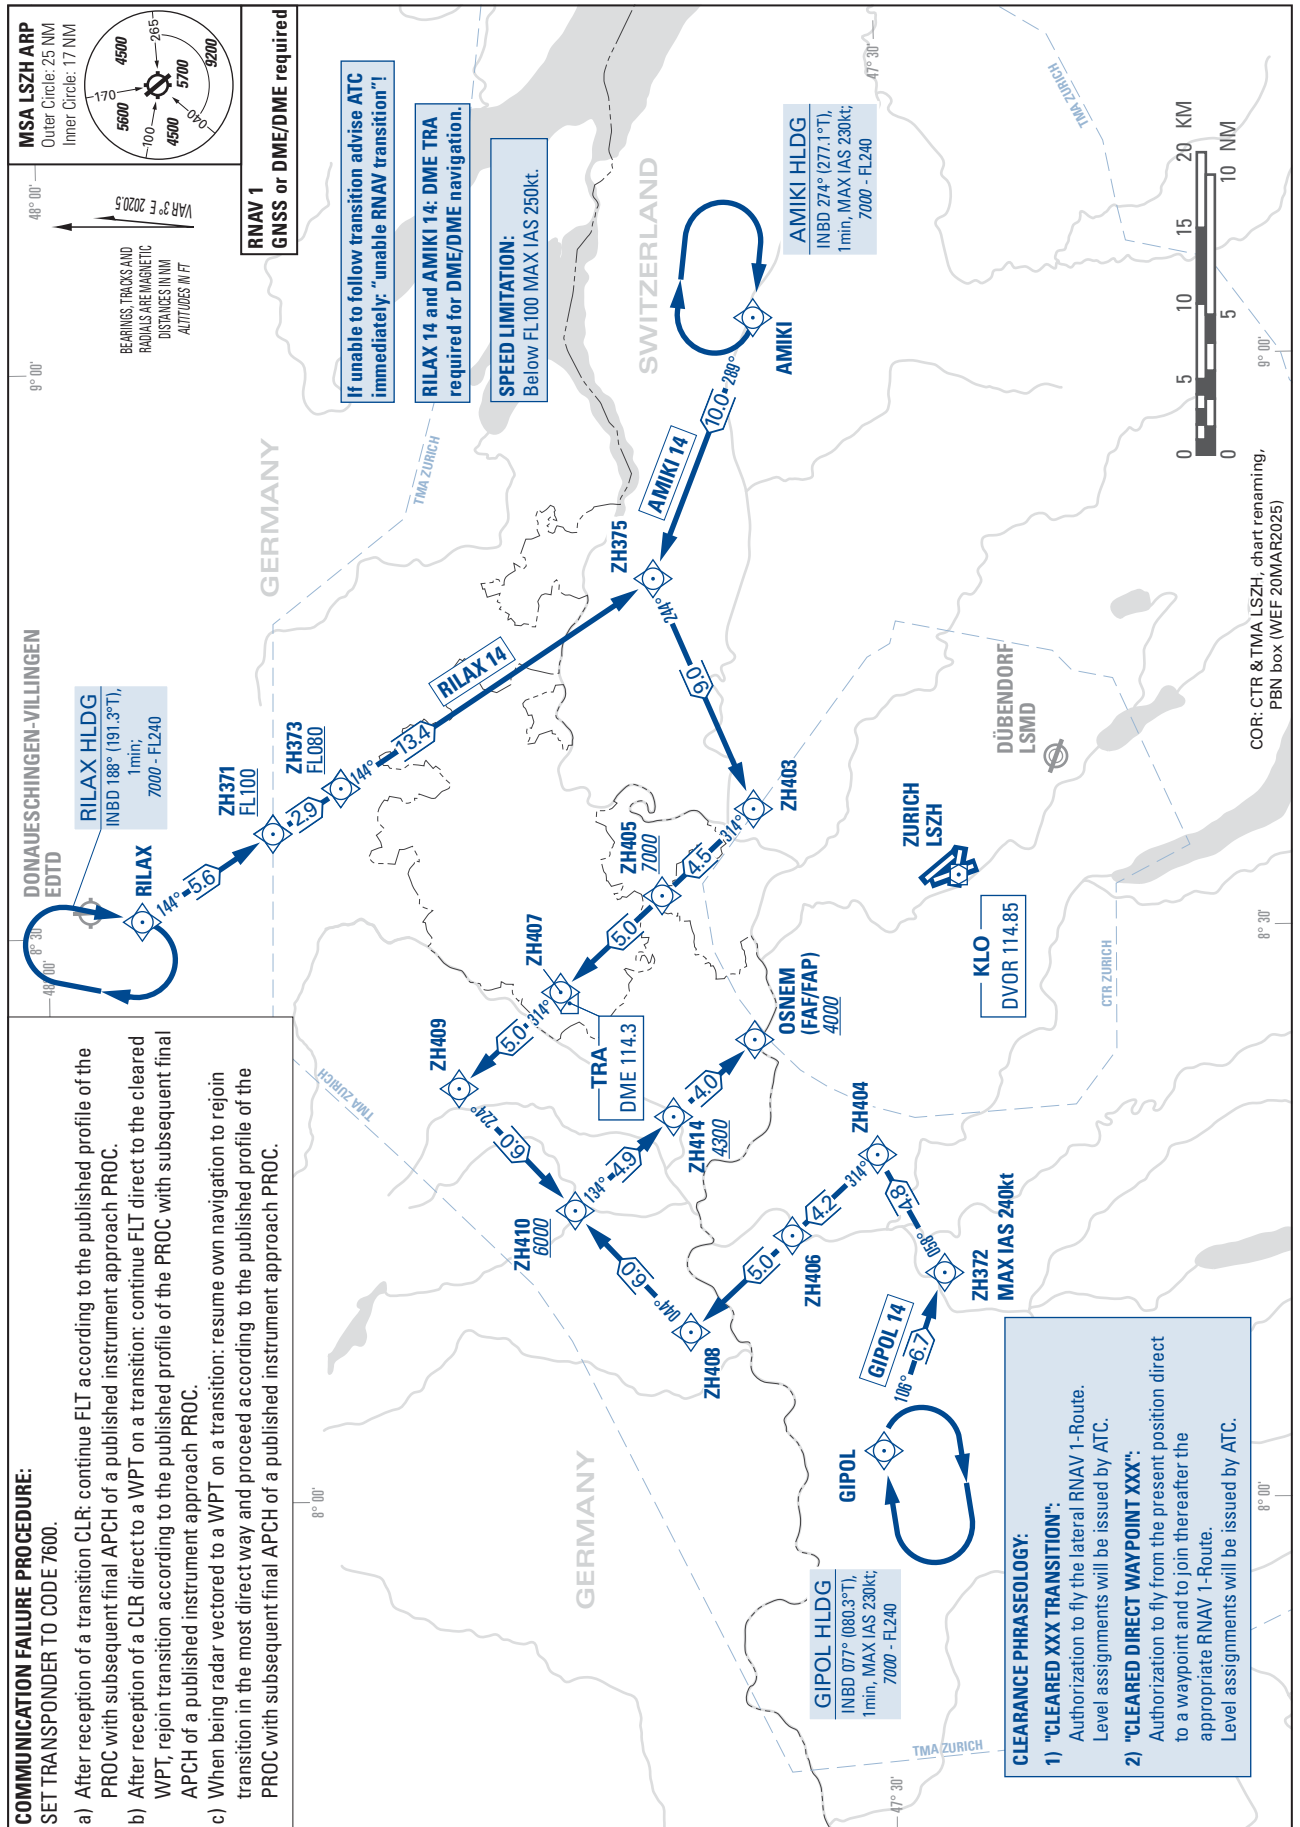

STANDARD ARRIVAL CHART -
INSTRUMENT (STAR) - ICAO

TRANSITION TO FINAL APPROACH

ZURICH (LSZH)
RNAV RWY 14

AMIKI 14 GIPOL 14 RILAX 14

THIS PAGE INTENTIONALLY LEFT BLANK