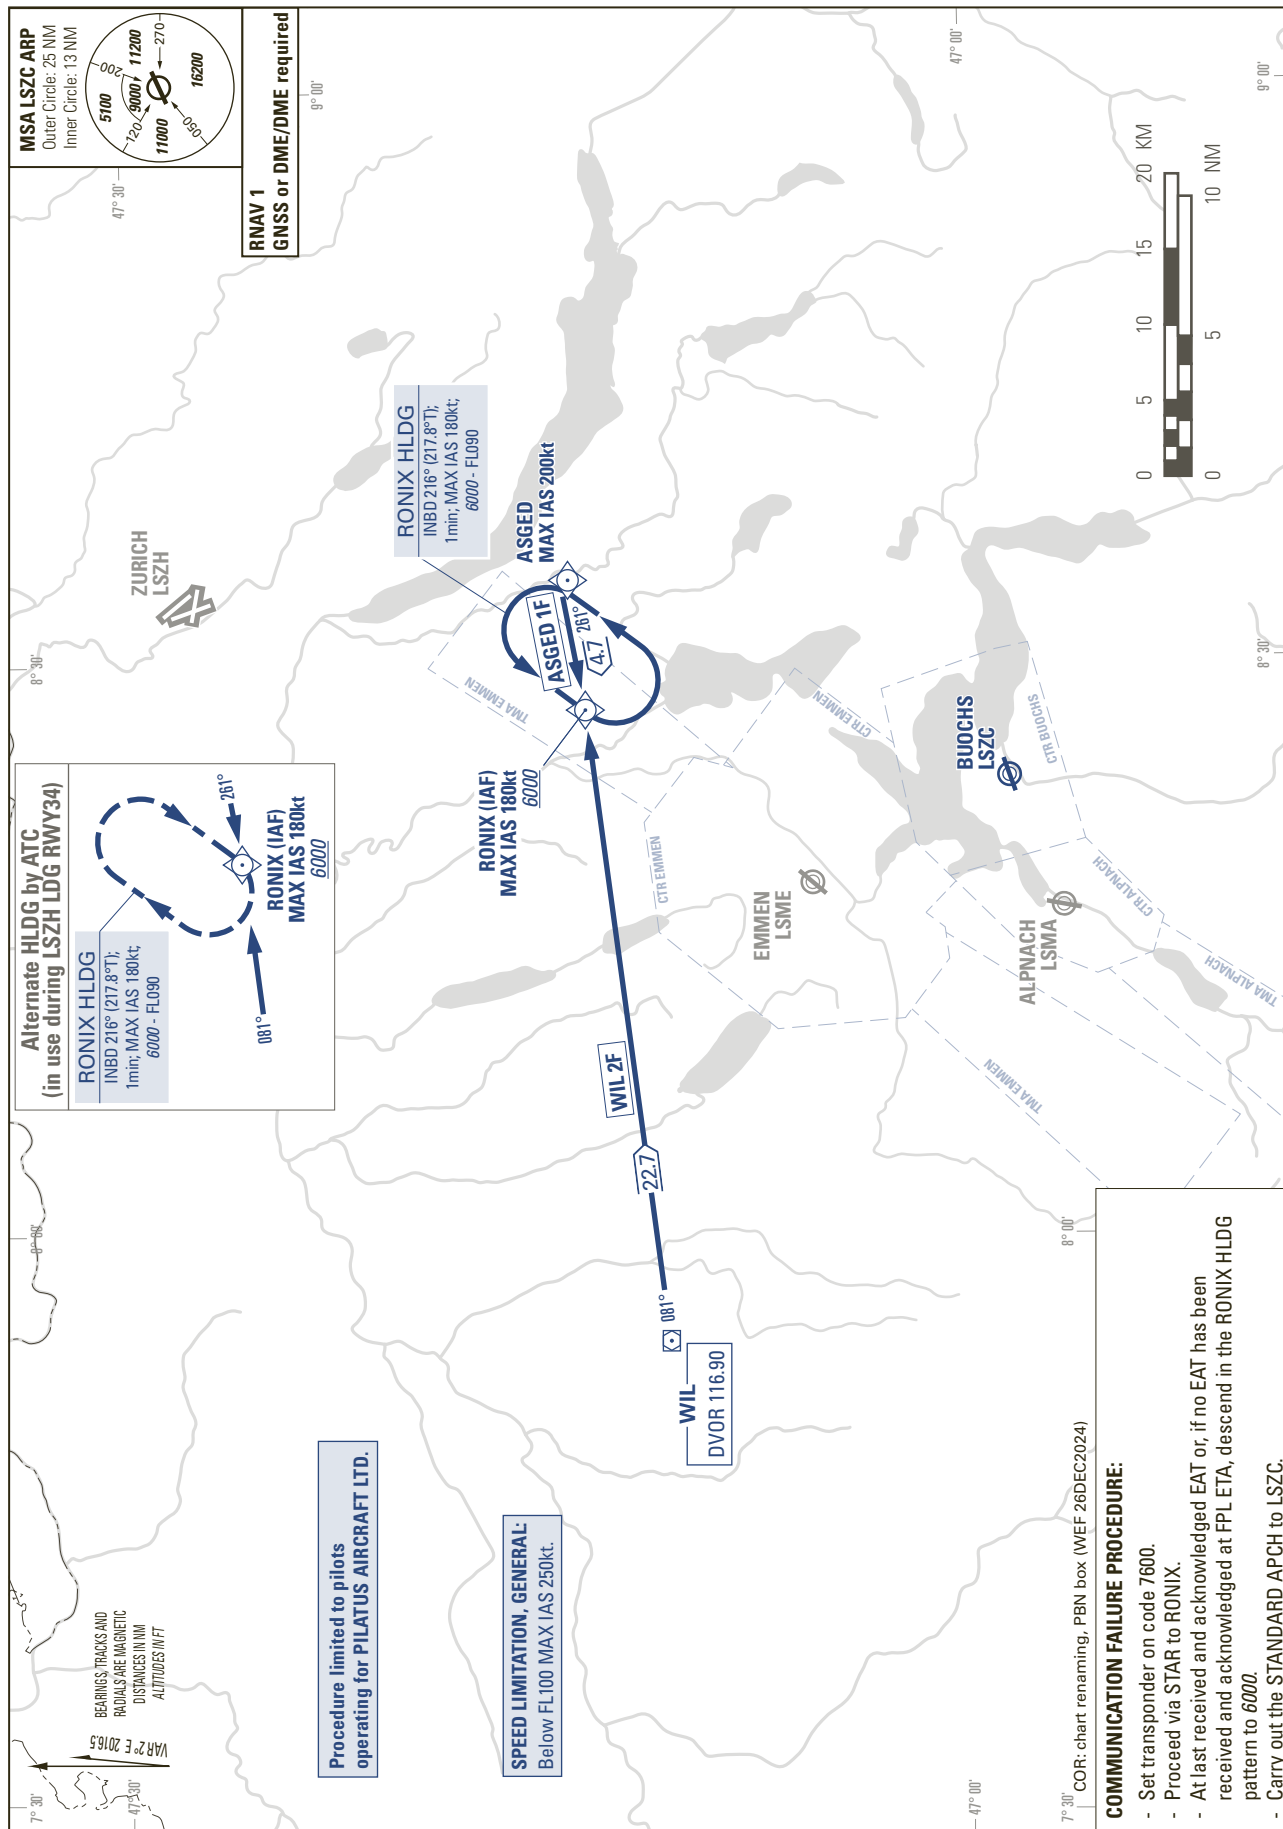

STANDARD ARRIVAL CHART -  
INSTRUMENT (STAR) - ICAO

TRANSITION LEVEL by ATC  
TRANSITION ALTITUDE 7000

BUOCHS (LSZC)  
RNAV RONIX

ASGED 1F WIL 2F

THIS PAGE INTENTIONALLY LEFT BLANK