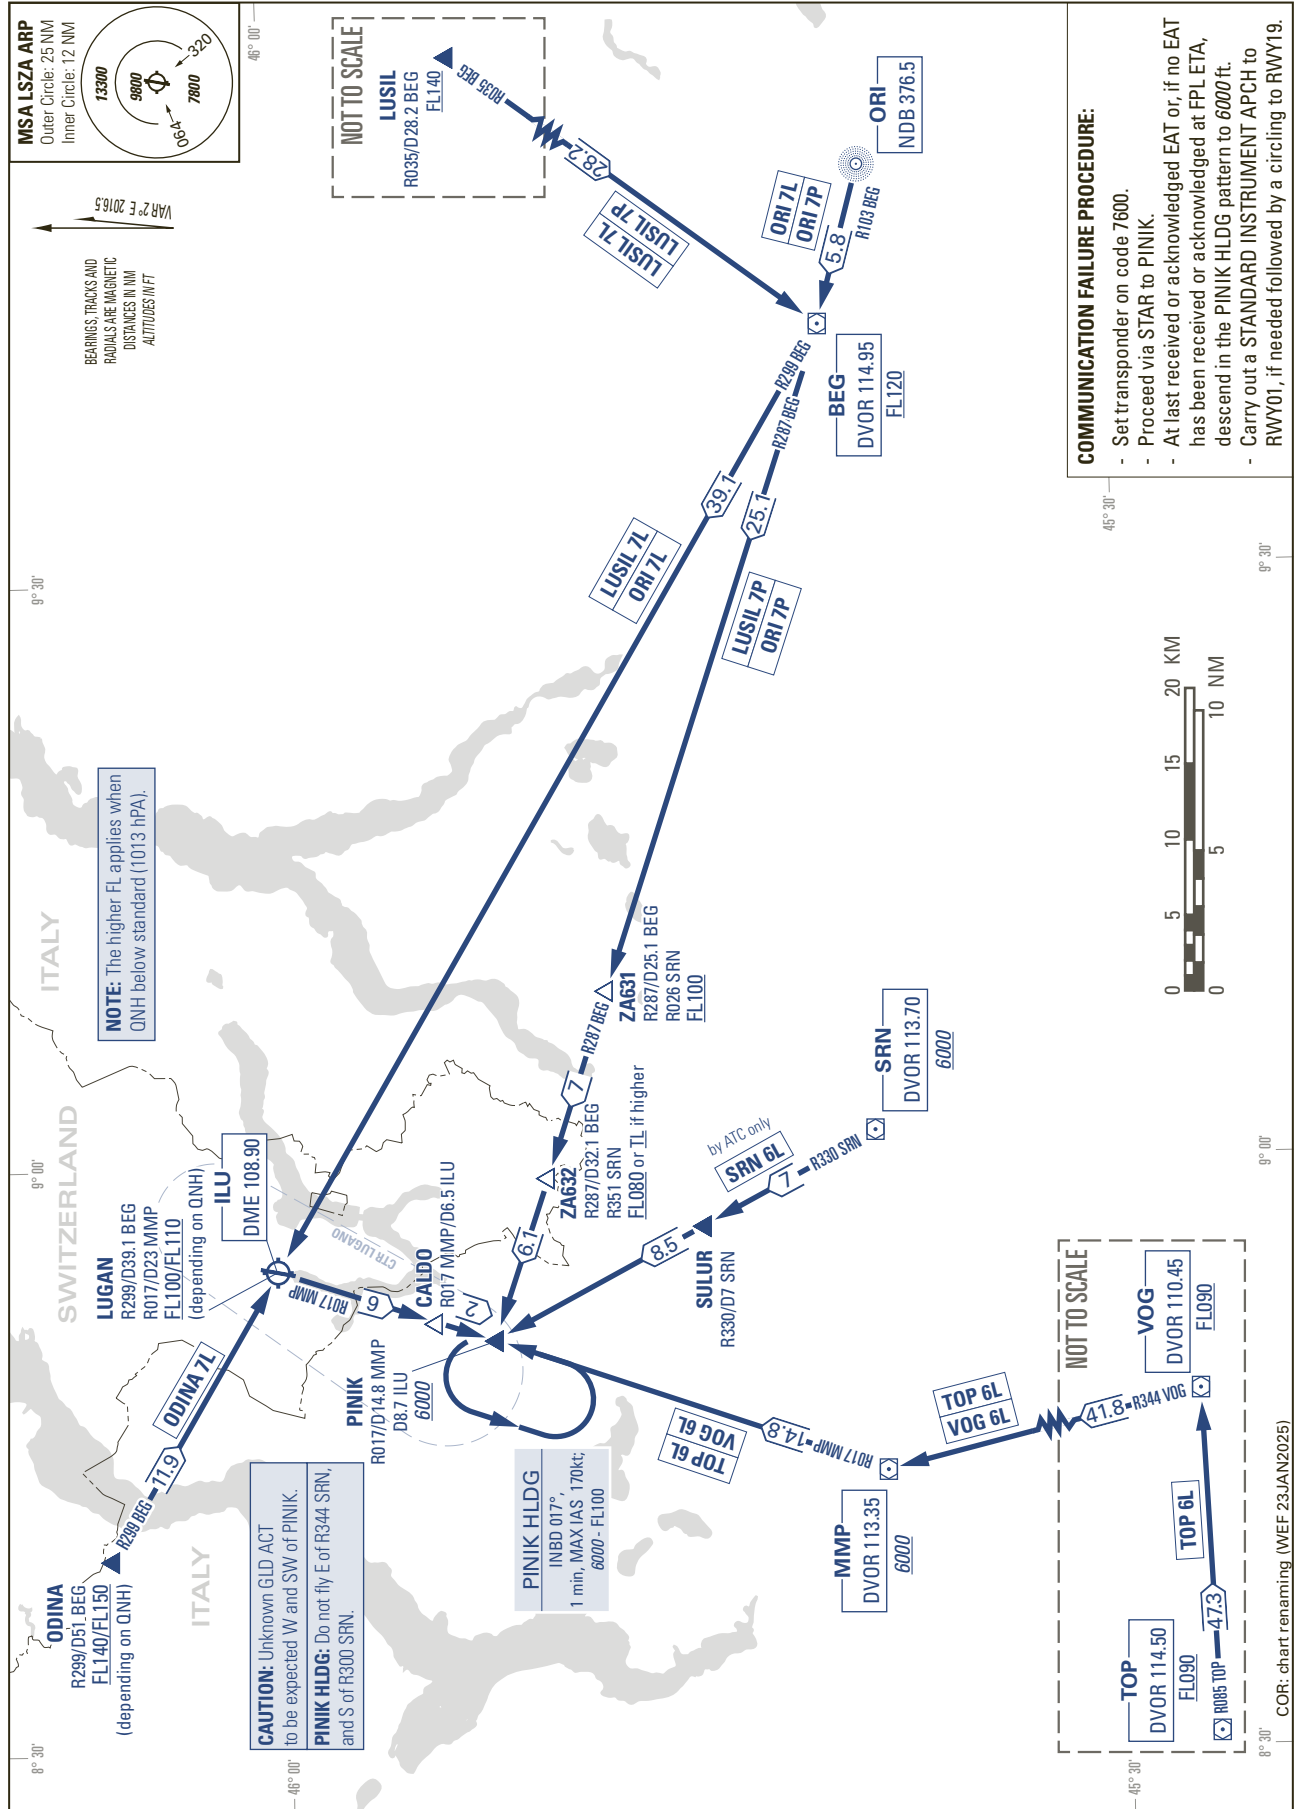

STANDARD ARRIVAL CHART -
INSTRUMENT (STAR) - ICAO

TRANSITION LEVEL by ATC
TRANSITION ALTITUDE 6000

LUGANO (LSZA)
RWY 01/19

LUSIL 7L LUSIL 7P ODINA 7L ORI 7L ORI 7P SRN 6L TOP 6L VOG 6L

THIS PAGE INTENTIONALLY LEFT BLANK