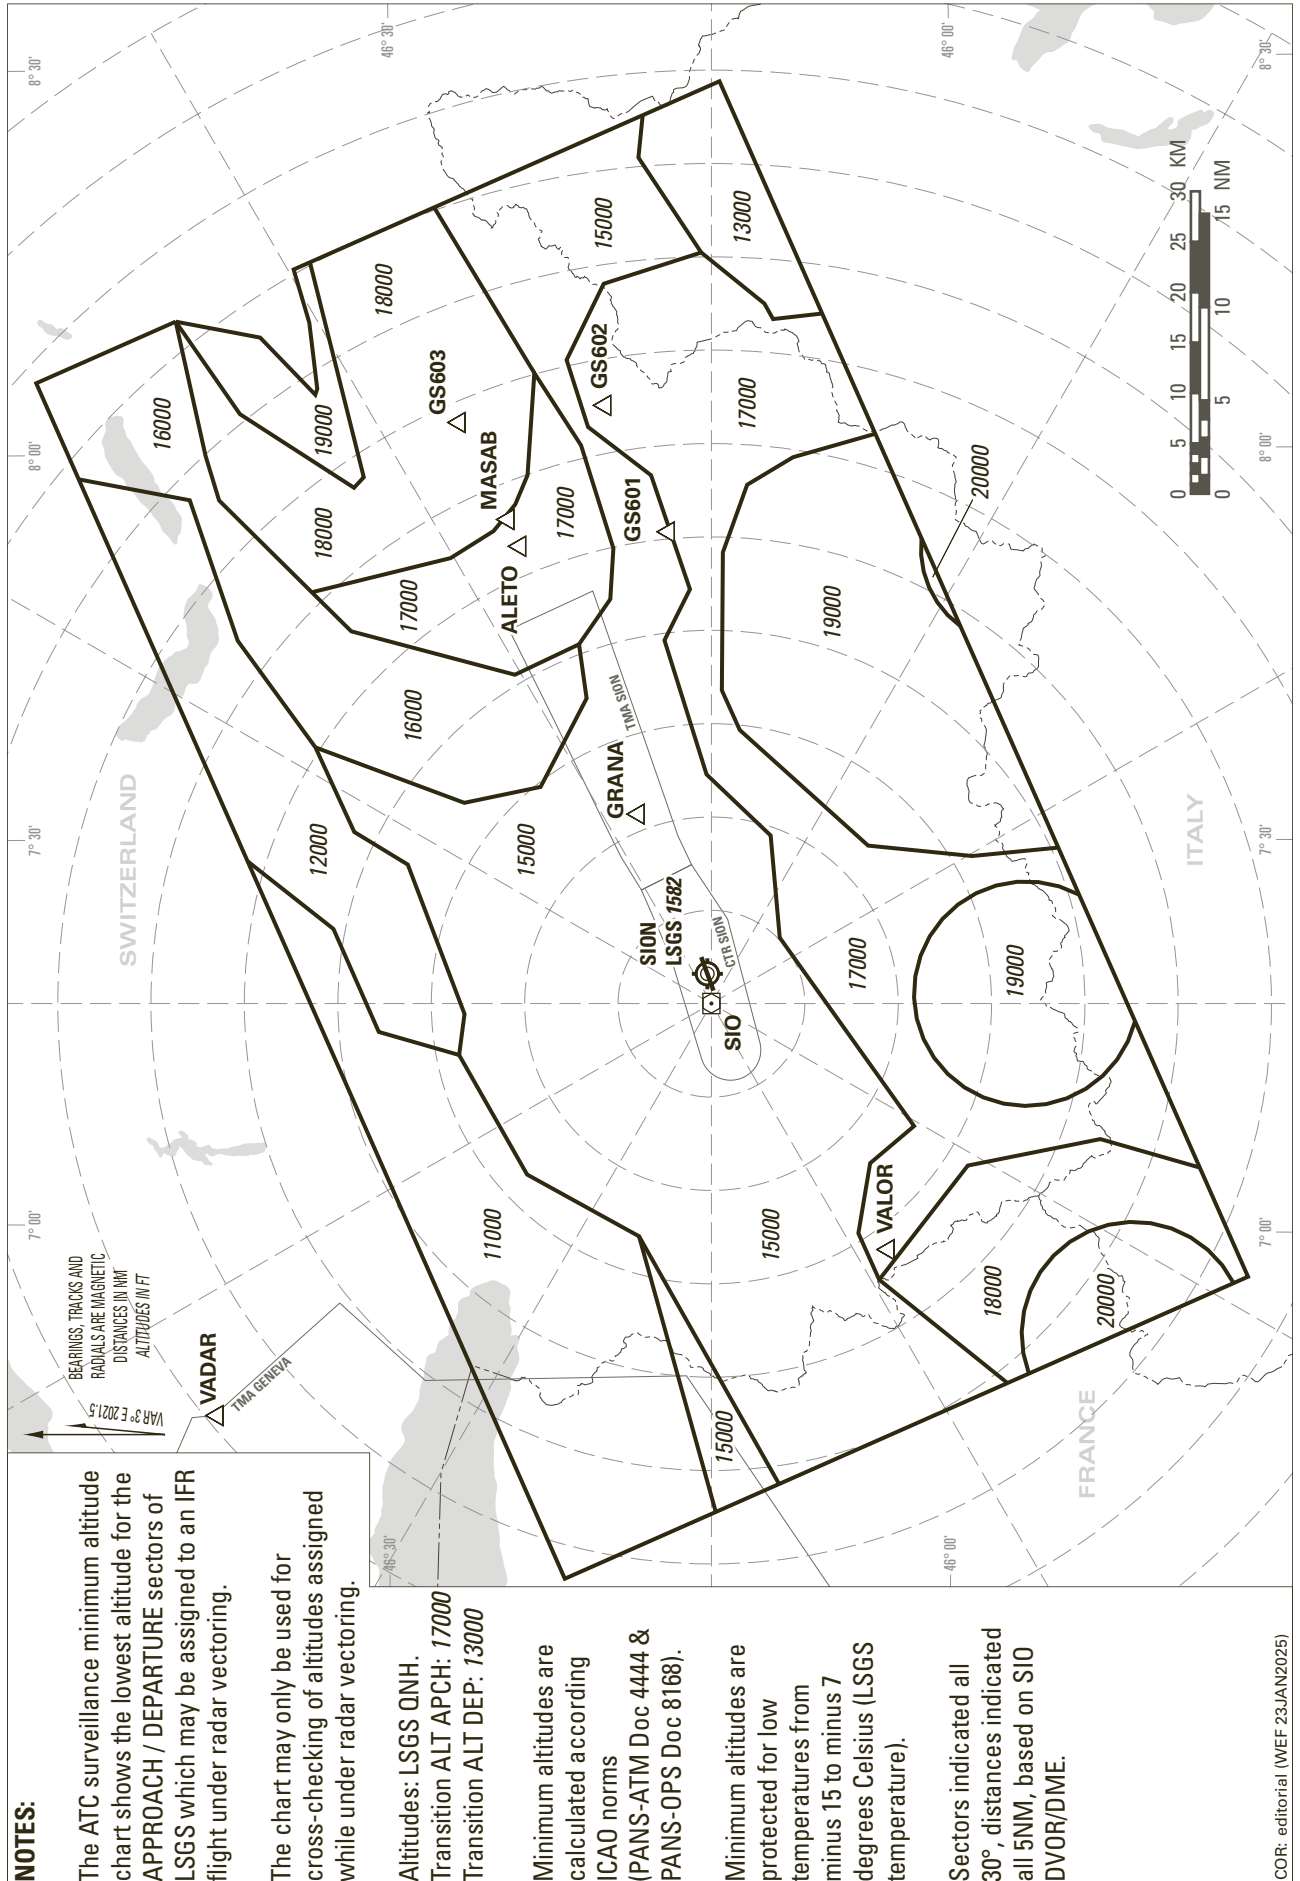

ATC SURVEILLANCE MINIMUM ALTITUDE CHART (AD TEMPERATURES FROM -15°C TO -7°C)

COR: editorial (WEF 23JAN2025)

THIS PAGE INTENTIONALLY LEFT BLANK