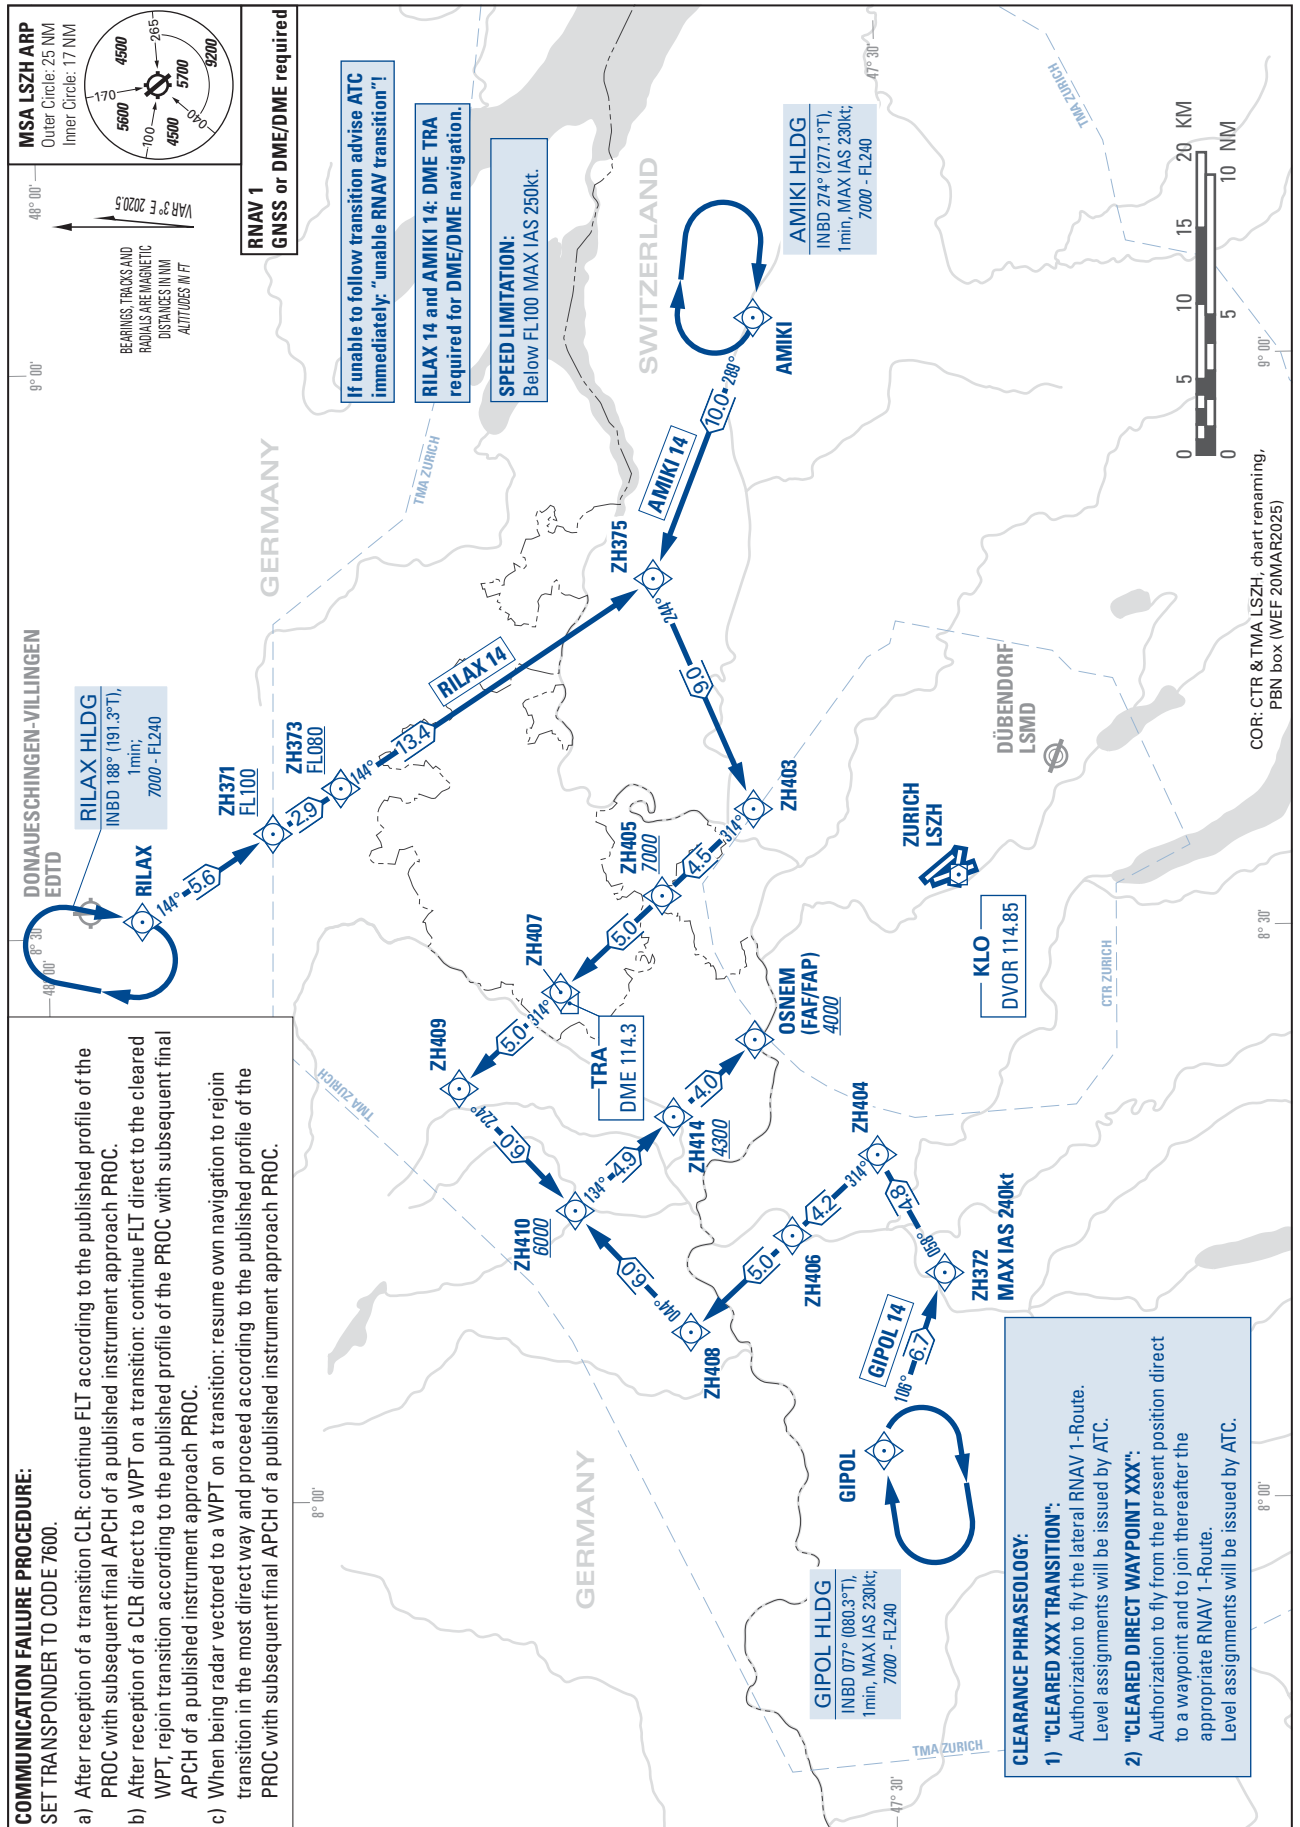

STANDARD ARRIVAL CHART -  
INSTRUMENT (STAR) - ICAO

TRANSITION TO FINAL APPROACH

ZURICH (LSZH)  
RNAV RWY 14

AMIKI 14 GIPOL 14 RILAX 14

THIS PAGE INTENTIONALLY LEFT BLANK