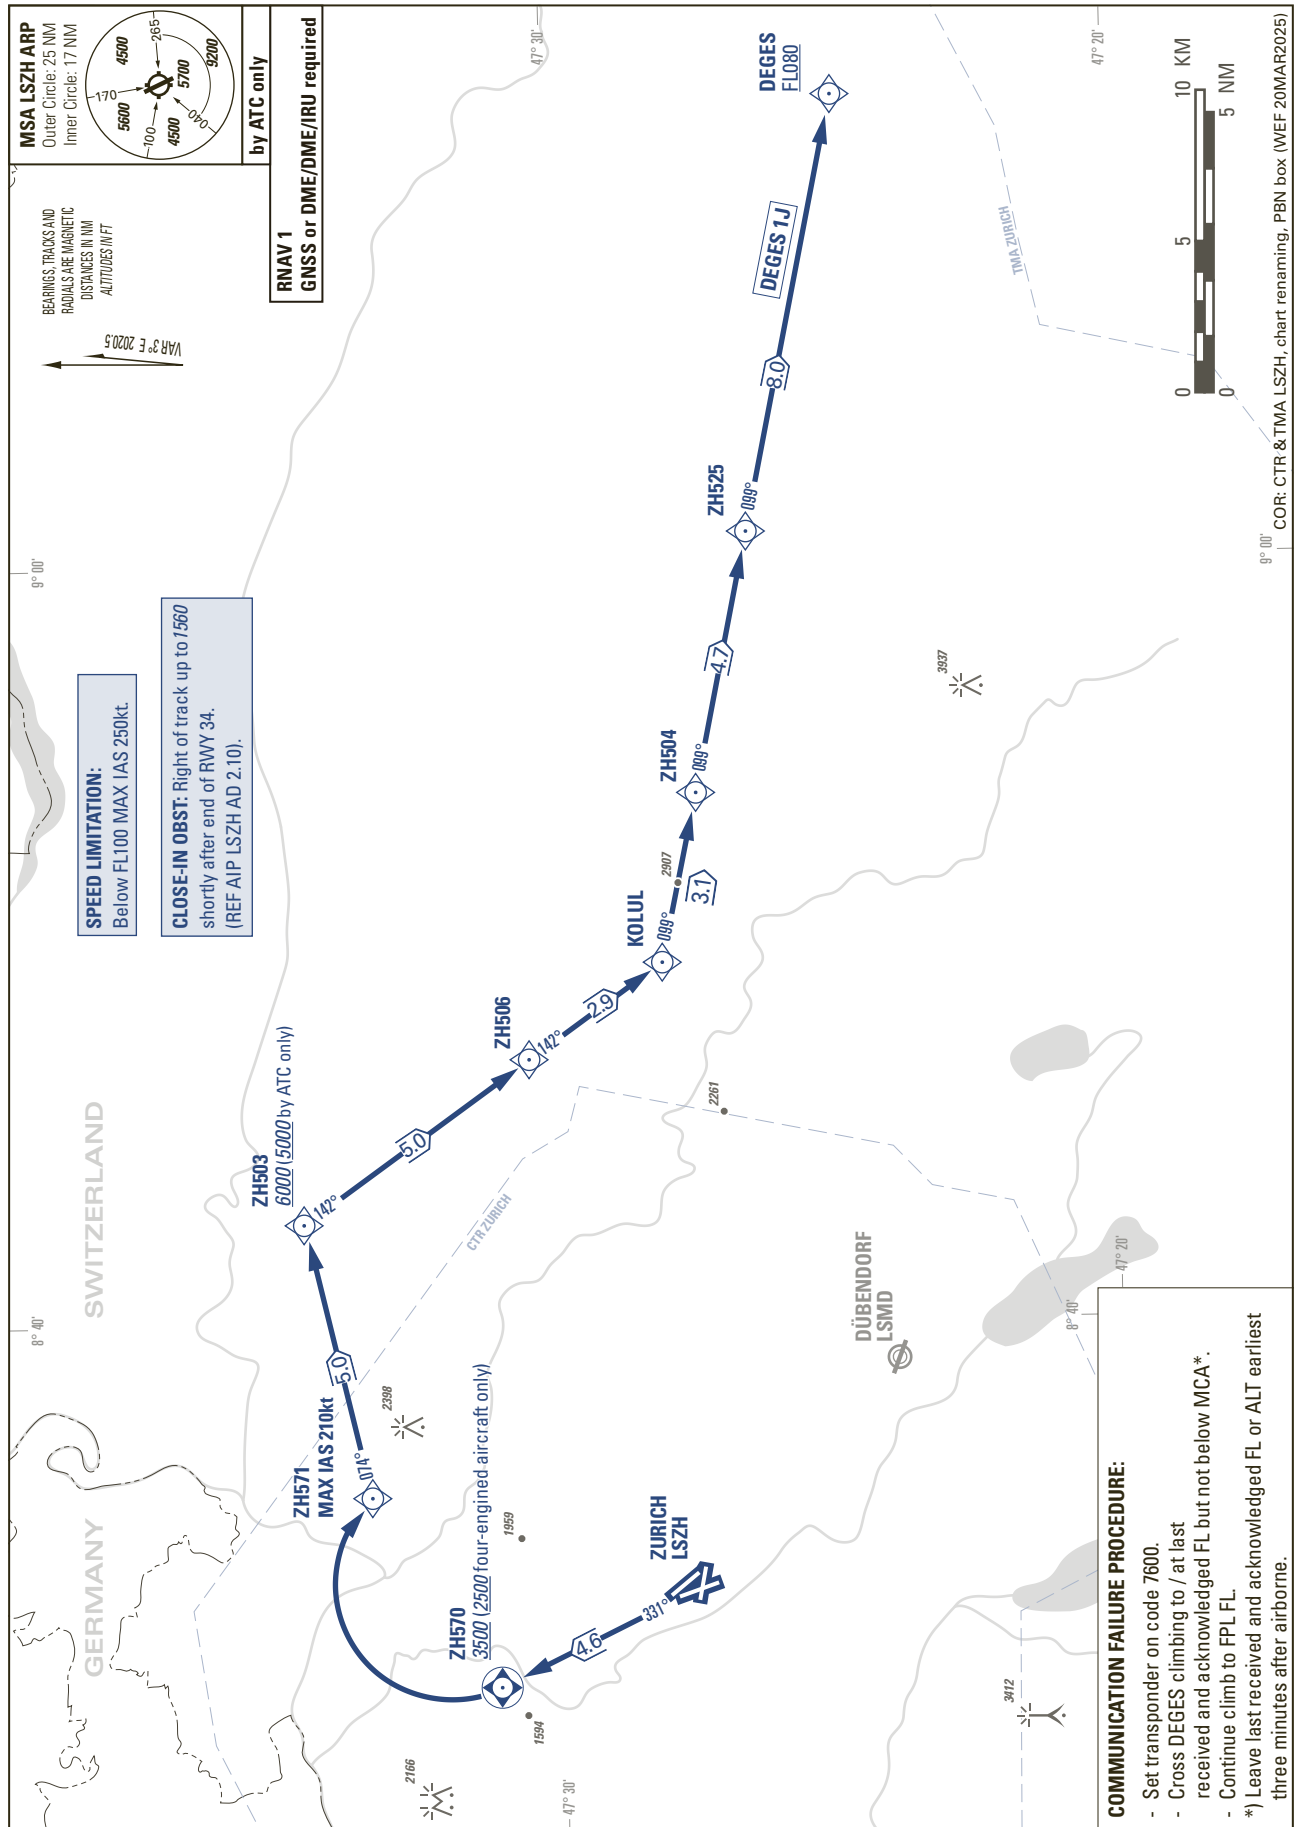

STANDARD DEPARTURE CHART -
INSTRUMENT (SID) - ICAO

TRANSITION LEVEL by ATC
TRANSITION ALTITUDE 7000

ZURICH (LSZH)
RNAV RWY 34

DEGES 1J

THIS PAGE INTENTIONALLY LEFT BLANK