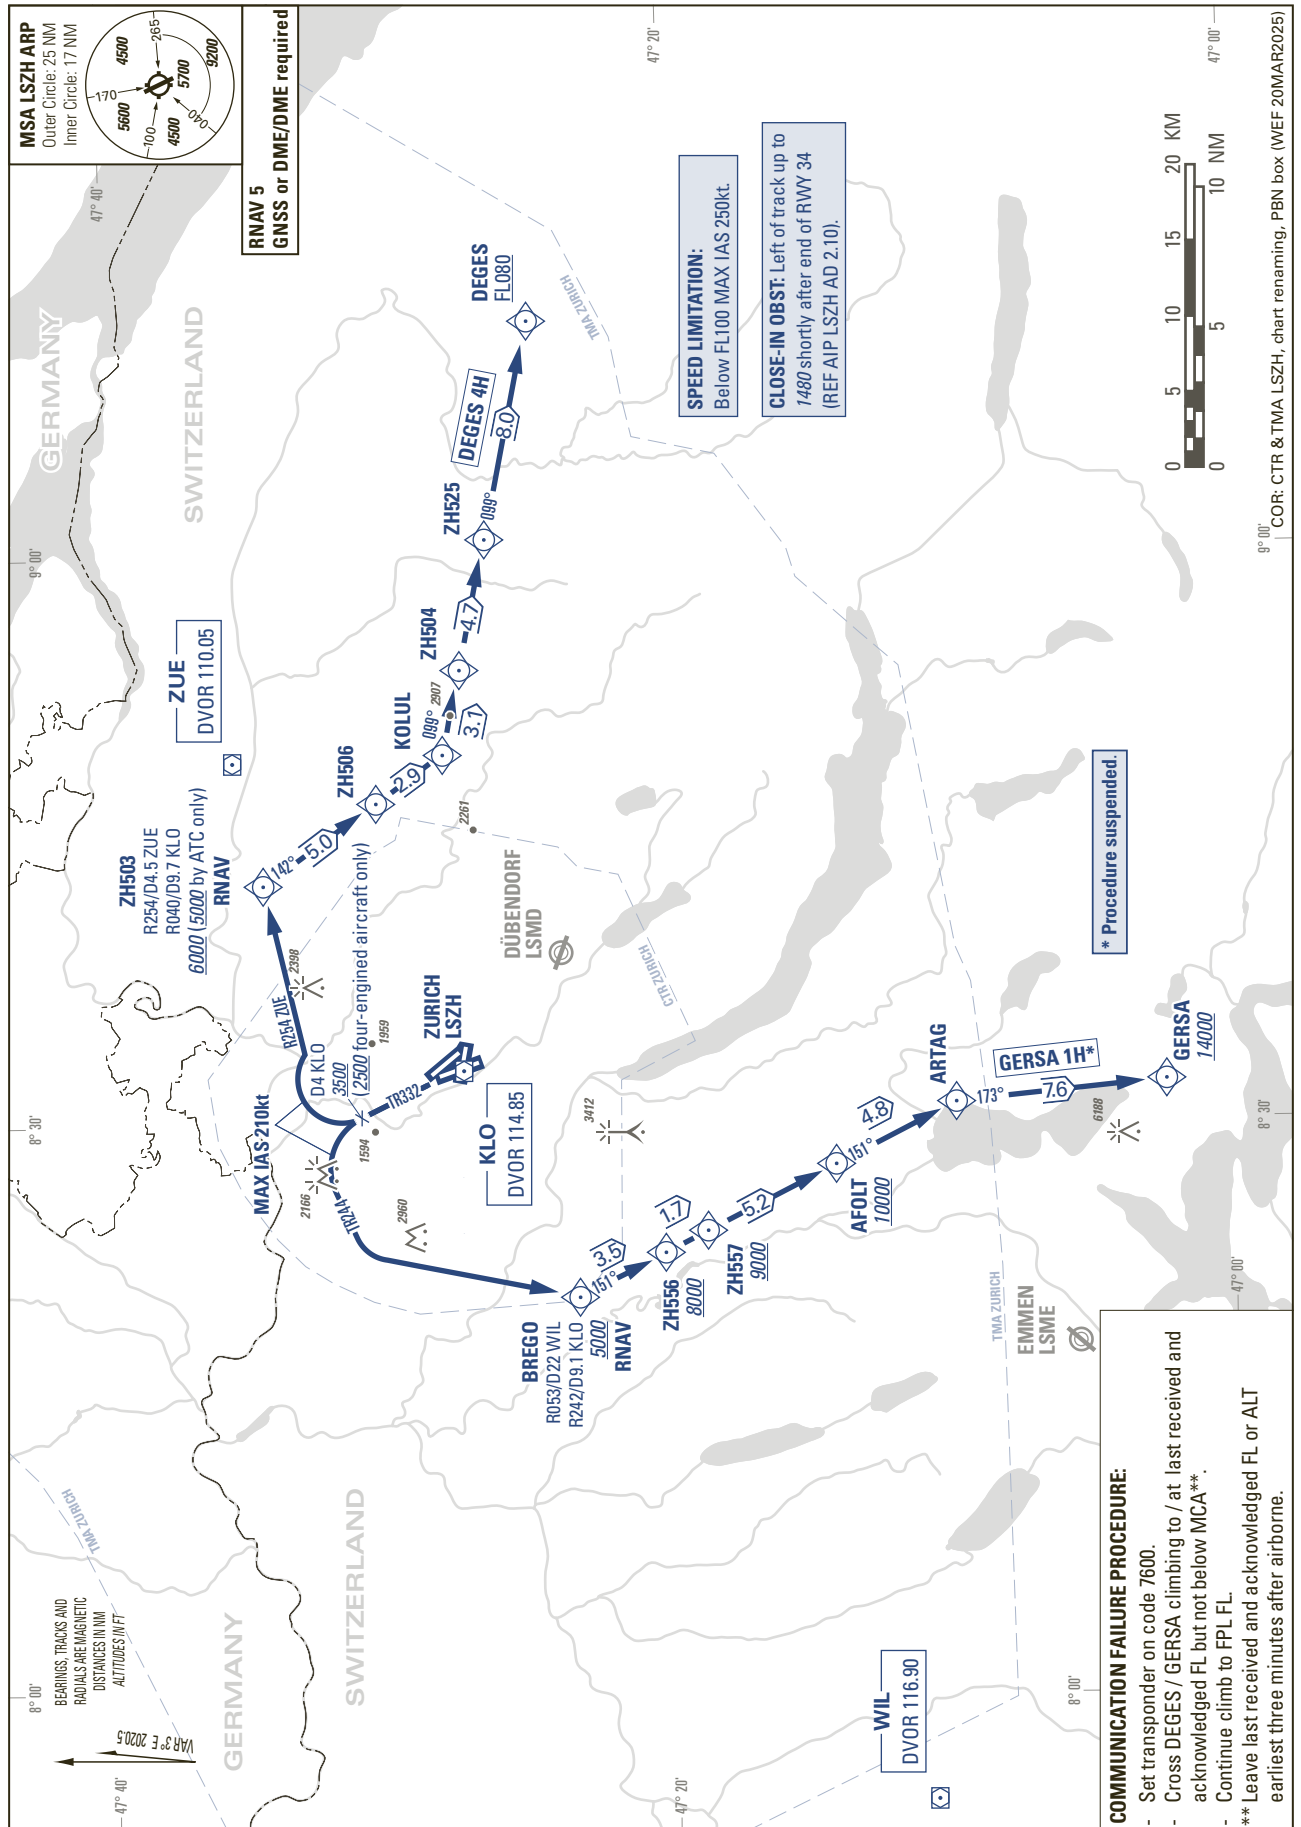

STANDARD DEPARTURE CHART -
INSTRUMENT (SID) - ICAO

TRANSITION LEVEL by ATC
TRANSITION ALTITUDE 7000

ZURICH (LSZH)
RNAV RWY 34

DEGES 4H GERSA 1H

THIS PAGE INTENTIONALLY LEFT BLANK