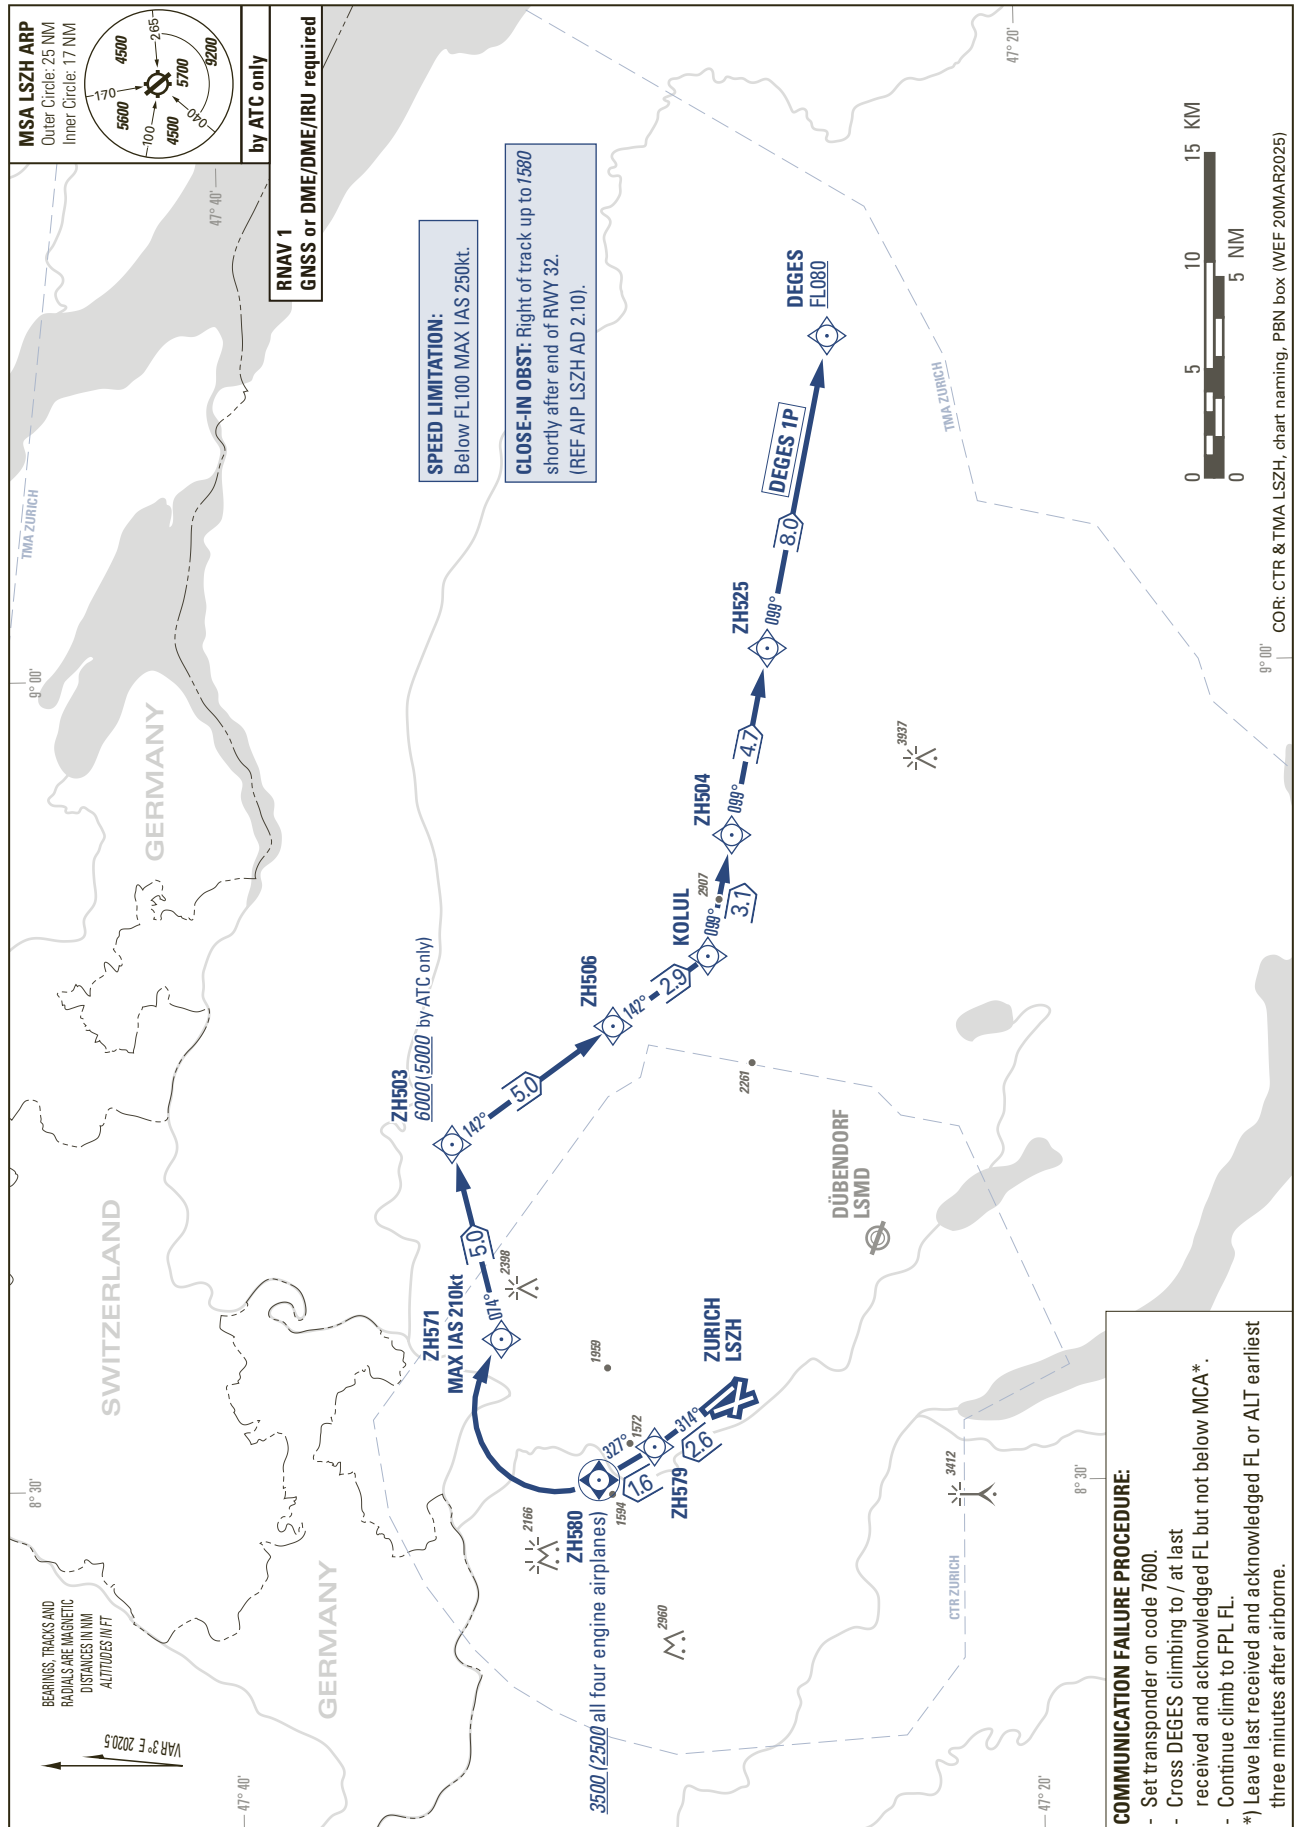

STANDARD DEPARTURE CHART -  
INSTRUMENT (SID) - ICAO

TRANSITION LEVEL by ATC  
TRANSITION ALTITUDE 7000

ZURICH (LSZH)  
RNAV RWY 32

DEGES 1P

THIS PAGE INTENTIONALLY LEFT BLANK