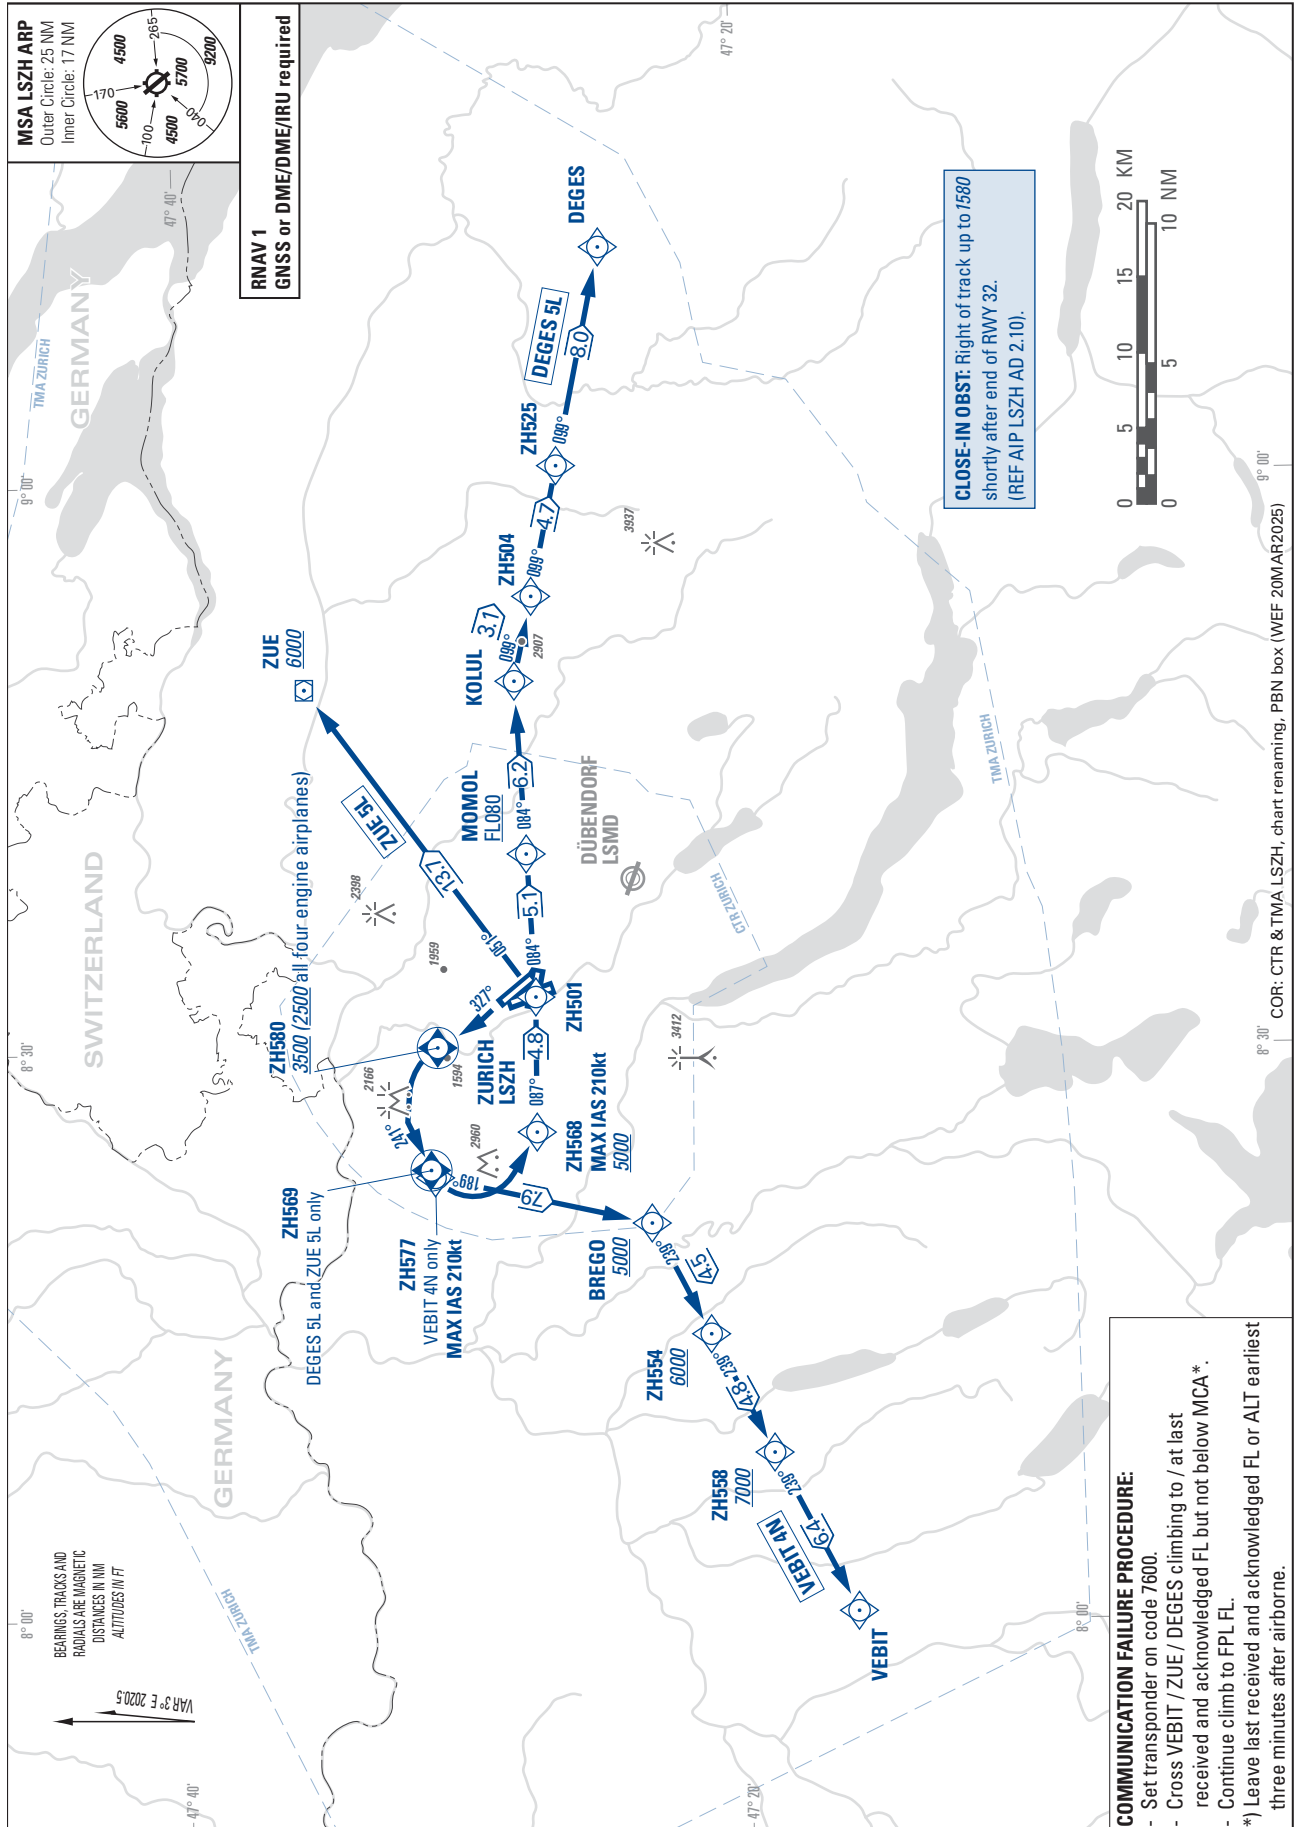

STANDARD DEPARTURE CHART -
INSTRUMENT (SID) - ICAO

TRANSITION LEVEL by ATC
TRANSITION ALTITUDE 7000

ZURICH (LSZH)
RNAV RWY 32

DEGES 5L VEBIT 4N ZUE 5L

THIS PAGE INTENTIONALLY LEFT BLANK