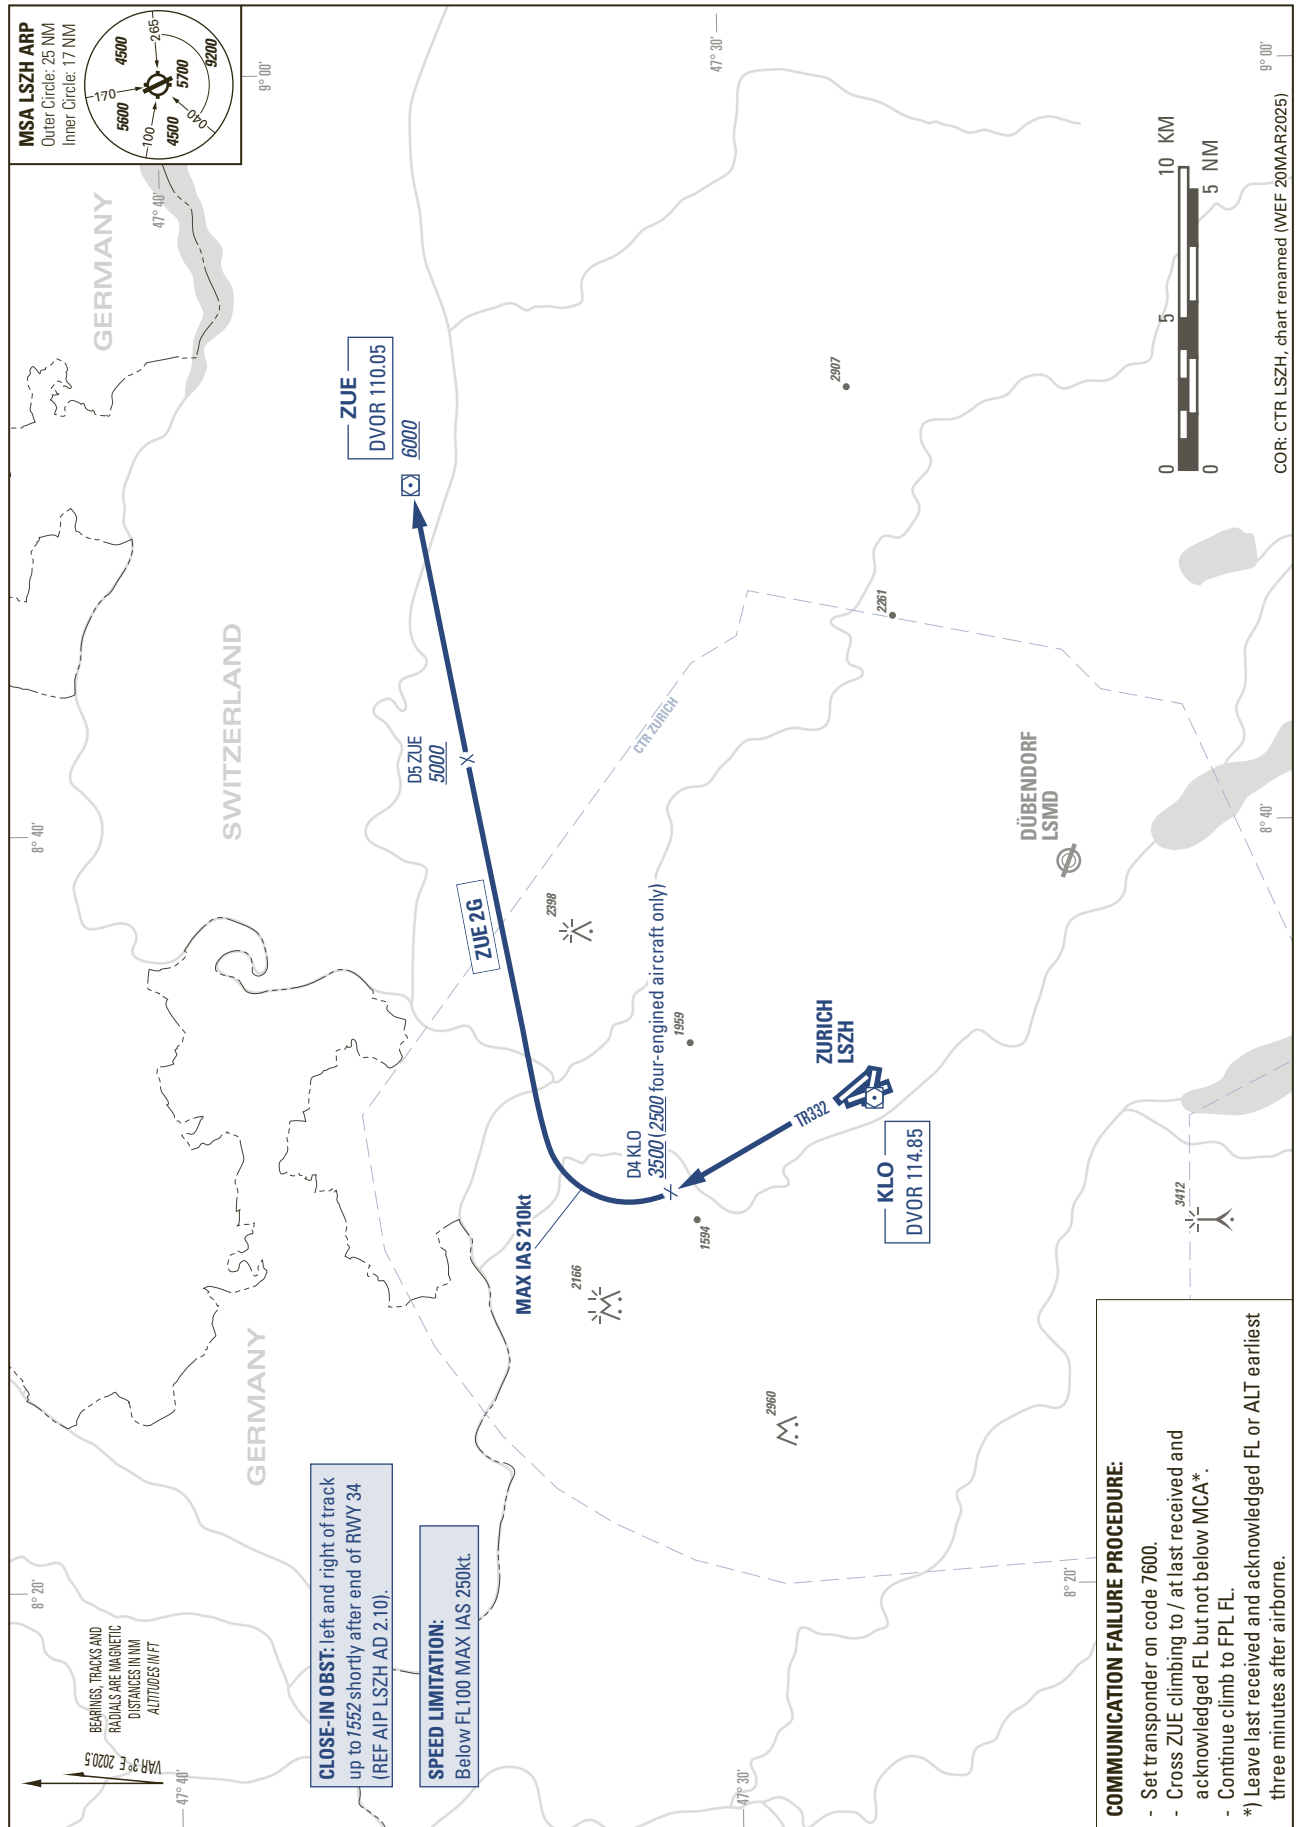

STANDARD DEPARTURE CHART -
INSTRUMENT (SID) - ICAO

TRANSITION LEVEL by ATC
TRANSITION ALTITUDE 7000

ZURICH (LSZH)
RWY 34

ZUE 2G

THIS PAGE INTENTIONALLY LEFT BLANK